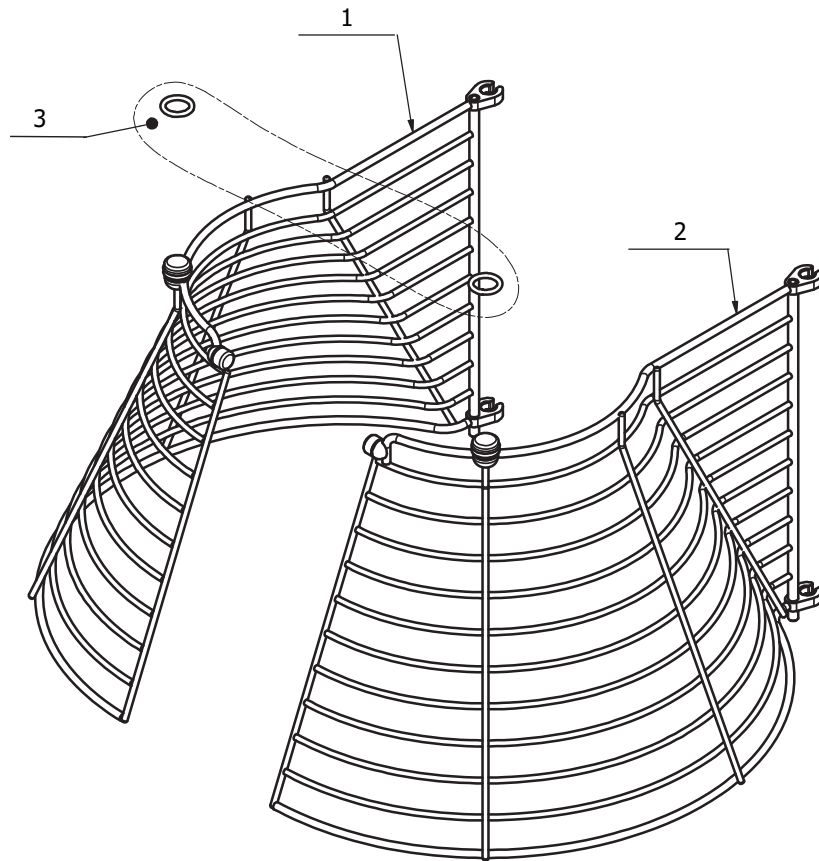

Lifting System

Item #	Part #	Description
1.	AE140-172.3	Washer
2.	CE101-71.1ZB	Guide Plate Kit
3.	DE61-86.50M	Magnetic Sensor
4.	DE61-86.50ZB	Lift Top Mount Kit
5.	DE61-86.51ZB	Lift Lower Mount Kit
6.	DE61-86.52ZB	Bowl Arm Stop Kit
7.	DE61-173ZB	Microswitch Kit
8.	DE101-86.1ZB	Lift Motor
9.	RN100-86.3S	Pin
10.	STA5066	Flanged Bolt
11.	STA5689	Screw
12.	STA5765	Flanged Bolt
13.	STA6205	Cotter Pin

Bowl Arms

Item #	Part #	Description
1.	AE61-92ZB	Bowl Arm Roller Kit
2.	AE101-69.2ZB	Bowl Arm Bushing Kit
3.	AR31-128ZB	Bowl Roller Kit
4.	CE101-23/24.4EZ	Bowl Arm Kit
5.	CE101-68.1ZB	Bowl Arm Shaft Kit
6.	STA3462	Retaining Ring
7.	STA3464	Retaining Ring
8.	STA6370	Dowel Pin
9.	STA9002	Screw

Bowl Guard

Item #	Part #	Description
1.	35AR101-21.1M	Left Bowl Guard
2.	35AR101-22.1M	Right Bowl Guard
3.	STA3149ZB	O-Ring Kit

Planetary Head

Item #	Part #	Description
1.	DE101-2.22ZB	Complete Planetary Assembly
2.	DE101-3.1ZB	Top Planetary Assembly
3.	DE101-2.25ZB	Lower Planetary Assembly
4.	AR100-162ZB	Plastic Cover Kit
5.	STA9001	Srcew

Upper Planetary Head

Item #	Part #	Description
1.	R100-1	Ring Gear
2.	R100-3Z	Bearing Housing Kit
3.	R100-30Z	Main Shaft Kit
4.	R100-36Z	Eccentric Disc Kit
5.	R100-37	Spacer
6.	R100-96	Needle Bearing Kit
7.	R100-97	Bearing
8.	R100-100	Bearing
9.	R100-101Z	Needle Bearing Kit
10.	STA2030	Key
11.	STA3419	Retaining Ring
12.	STA3530	Retaining Ring
13.	R100-141	Distance Tube
14.	STA3532	Retaining Ring
15.	STA5333	Flanged Screw
16.	STA5711	Screw
17.	STA6010	Washer
18.	STA9003	Screw