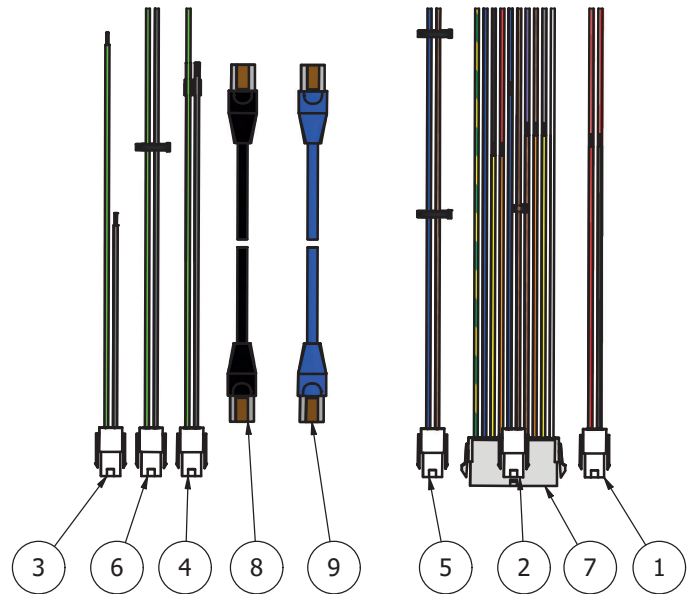

Control Panel

Item #	Part #	Description
1.	56CR10-111M	Bowl Detection Magnet
2.	STA5721	Screw
3.	AR31-174.5	Emergency Stop Kit
4.	DE61-176M	Bowl Lift Switch Kit (2/SET)
5.	DE61-560ZB	Control Panel Assembly

Machine Column

Machine Column

Item #	Part #	Description
1.	56AE140-25ZB	Bowl Guard Shaft Kit
2.	AE140-172.2	Guide Rail
3.	AE140-172.3	Washer
4.	AR80-212	Knee Pad
5.	AR80-214.3	Adjustment Plate (3MM)
6.	AR80-214.6	Adjustment Plate (6MM)
7.	CE101-170ZB	Cover Plates Kit
8.	CE101-172ZB	Guide Plate Kit
9.	DE101-21ZB	Top Cover Kit
10.	DE101-22.17ZB	Back Cover Kit
11.	AR80-213ZB	Foot & Adjustment Plate Kit (4/SET)
12.	STA5615	Screw
13.	STA5085	Screw
14.	STA5624	Screw
15.	STA5689	Screw
16.	STA5724	Set Screw
17.	STA5725	Set Screw
18.	STA5801	Nut
19.	STA5819	Nut
20.	STA5839	Nut
21.	STA6008	Washer
22.	STA9000	Screw
23.	STA9002	Screw

Control Box

Item #	Part #	Description
1.	08030-0555	Control Box Assembly
2.	DE61-418.1	Control Box
3.	DE61-418.2	Control Box Cover

Control Box Components

Item #	Part #	Description
1.	CE61-414	Power Supply
2.	DE61-420.2	Safety Module
3.	DE61-420.3	Phase Monitoring Relay
4.	DE61-420.5	Reversing Starter
5.	DE61-420.6	Contactor
6.	DE61-420.7	Safety Controller
7.	DE61-470	Control Unit

Control Box Internal Cables

Item #	Part #	Description
1.	DE61-194.10M	CE Switch Cable
2.	DE61-194.11M	STO VFD Cable
3.	DE61-194.12M	Lift Motor Cable
4.	DE61-194.13M	Fan Cable
5.	DE61-194.15M	Bowl & Magnet Sensor Cable
6.	DE61-194.16M	VFD Supply Cable
7.	DE61-194.17M	Main Circuit/Safety Cable
8.	DE61-194.19	Control Panel Cable
9.	DE61-194.20	Motor Cable