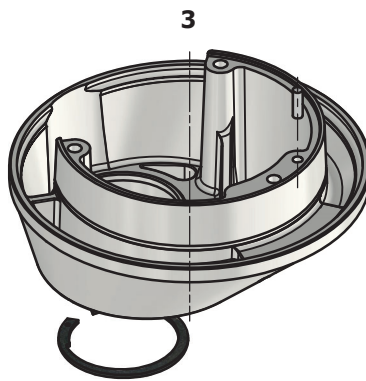

Bowl Arms

Item #	Part #	Description
1.	AE61-92ZB	Bowl Arm Roller Kit
2.	AE101-69.2ZB	Bowl Arm Bushing Kit
3.	AR31-128ZB	Bowl Roller Kit
4.	CE101-23/24.4EZ	Bowl Arm Kit
5.	CE101-68.1ZB	Bowl Arm Shaft Kit
6.	STA3462	Retaining Ring
7.	STA3464	Retaining Ring
8.	STA6370	Dowel Pin
9.	STA9002	Screw

Bowl Guard

Item #	Part #	Description
1.	35AR101-21.1M	Left Bowl Guard
2.	35AR101-22.1M	Right Bowl Guard
3.	STA3149ZB	O-Ring Kit

Planetary Head

Item #	Part #	Description
1.	DE101-2.22ZB	Complete Planetary Assembly
2.	DE101-3.1ZB	Top Planetary Assembly
3.	DE101-2.25ZB	Lower Planetary Assembly
4.	AR100-162ZB	Plastic Cover Kit
5.	STA9001	Srcew

Upper Planetary Head

Item #	Part #	Description
1.	R100-1	Ring Gear
2.	R100-3Z	Bearing Housing Kit
3.	R100-30Z	Main Shaft Kit
4.	R100-36Z	Eccentric Disc Kit
5.	R100-37	Spacer
6.	R100-96	Needle Bearing Kit
7.	R100-97	Bearing
8.	R100-100	Bearing
9.	R100-101Z	Needle Bearing Kit
10.	STA2030	Key
11.	STA3419	Retaining Ring
12.	STA3530	Retaining Ring
13.	R100-141	Distance Tube
14.	STA3532	Retaining Ring
15.	STA5333	Flanged Screw
16.	STA5711	Screw
17.	STA6010	Washer
18.	STA9003	Screw

Lower Planetary Head

Item #	Part #	Description
1.	AR101-33.5LZ	Bayonet Shaft Kit
2.	AR140-31	Upper Rim Pinion
3.	R100-2Z	Eccentric Head Kit
4.	R100-32.1	Lower Rim Pinion
5.	R100-37	Spacer
6.	R100-96	Needle Bearing Kit
7.	R100-97	Bearing
8.	R100-101Z	Needle Bearing Kit
9.	R100-209	Seal Ring
10.	R100-235	Washer
11.	STA2034	Key
12.	STA2039	Key
13.	STA3478	Retaining Ring
14.	STA3532	Retaining Ring
15.	STA6460	Dowel Pin
16.	W100-272	Metal Head Cap
17.	STA6029	Washer
18.	STA6057	Lock Washer
19.	STA5644	Screw
20.	STA5652	Screw