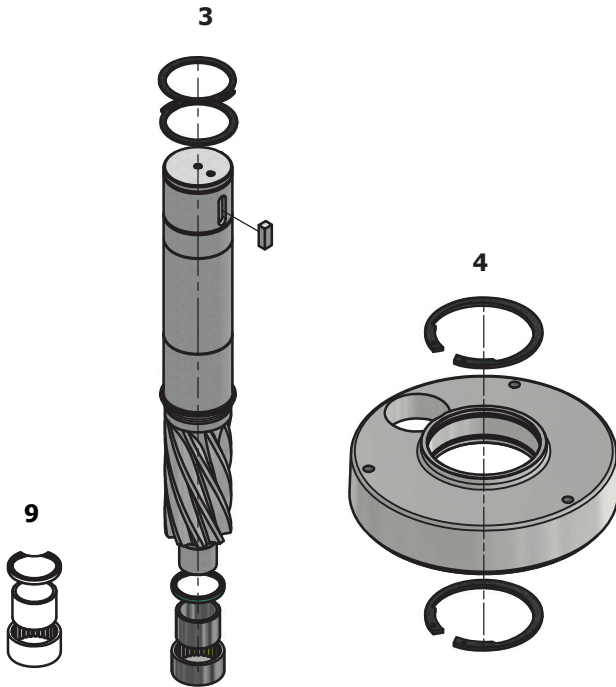

Bowl Arms

Item #	Part #	Description
1.	AE61-92ZB	Bowl Arm Roller Kit
2.	AE101-69.2ZB	Bowl Arm Bushing Kit
3.	AR31-128ZB	Bowl Roller Kit
4.	CE101-23/24.4EZ	Bowl Arm Kit
5.	CE101-68.1ZB	Bowl Arm Shaft Kit
6.	STA3462	Retaining Ring
7.	STA3464	Retaining Ring
8.	STA6370	Dowel Pin
9.	STA9002	Screw

Bowl Guard

Item #	Part #	Description
1.	35AR101-21.1M	Left Bowl Guard
2.	35AR101-22.1M	Right Bowl Guard
3.	STA3149ZB	O-Ring Kit

Planetary Head

Item #	Part #	Description
1.	DE101-2.22ZB	Complete Planetary Assembly
2.	DE101-3.1ZB	Top Planetary Assembly
3.	DE101-2.25ZB	Lower Planetary Assembly
4.	AR100-162ZB	Plastic Cover Kit
5.	STA9001	Srcew

Upper Planetary Head

Item #	Part #	Description
1.	R100-1	Ring Gear
2.	R100-3Z	Bearing Housing Kit
3.	R100-30Z	Main Shaft Kit
4.	R100-36Z	Eccentric Disc Kit
5.	R100-37	Spacer
6.	R100-96	Needle Bearing Kit
7.	R100-97	Bearing
8.	R100-100	Bearing
9.	R100-101Z	Needle Bearing Kit
10.	STA2030	Key
11.	STA3419	Retaining Ring
12.	STA3530	Retaining Ring
13.	R100-141	Distance Tube
14.	STA3532	Retaining Ring
15.	STA5333	Flanged Screw
16.	STA5711	Screw
17.	STA6010	Washer
18.	STA9003	Screw

Control Panel

Item #	Part #	Description
1.	56CR10-111M	Bowl Detection Magnet
2.	STA5721	Screw
3.	AR31-174.5	Emergency Stop Kit
4.	DE61-176M	Bowl Lift Switch Kit (2/SET)
5.	DE61-560ZB	Control Panel Assembly