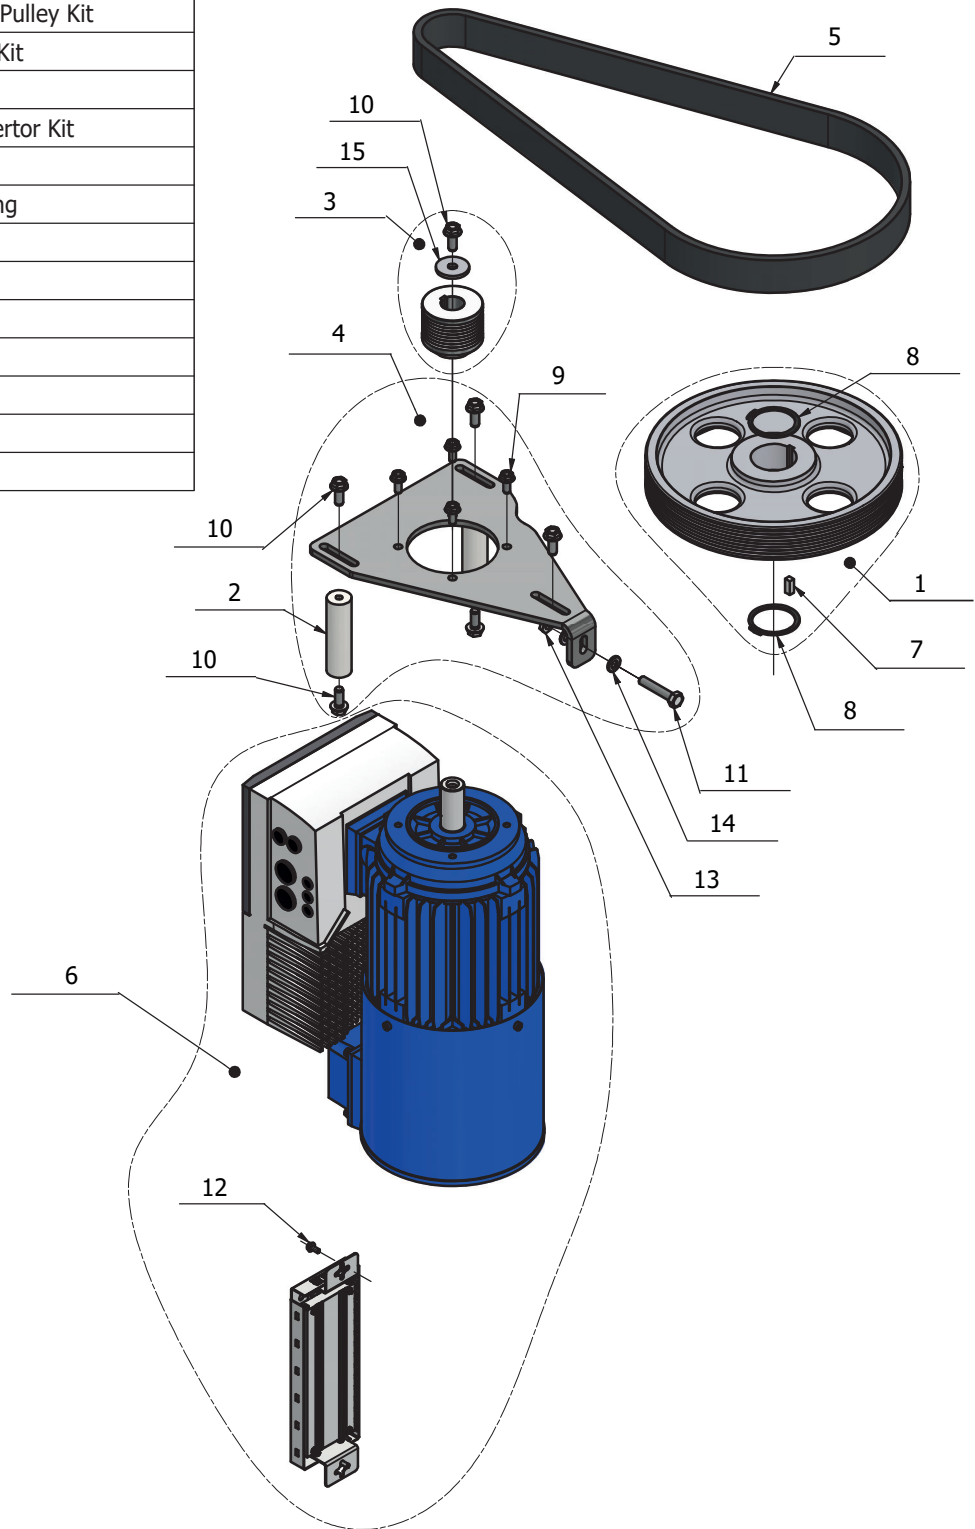

Drive System

Item #	Part #	Description
1.	AE140-129ZB	Large Motor Pulley Kit
2.	AE140-148.1	Standoff
3.	DE61-128ZB	Small Motor Pulley Kit
4.	DE101-61ZB	Motor Plate Kit
5.	DE101-90	V Belt
6.	DE101-601.1ZB	Motor & Invertor Kit
7.	STA2030	Key
8.	STA3419	Retaining Ring
9.	STA5066	Flanged Bolt
10.	STA5334	Flanged Bolt
11.	STA5348	Screw
12.	STA5732	Flanged Bolt
13.	STA5825	Hex Nut
14.	STA6026	Washer
15.	STA6120	Washer

Lifting System

Item #	Part #	Description
1.	AE140-172.3	Washer
2.	CE101-71.1ZB	Guide Plate Kit
3.	DE61-86.50M	Magnetic Sensor
4.	DE61-86.50ZB	Lift Top Mount Kit
5.	DE61-86.51ZB	Lift Lower Mount Kit
6.	DE61-86.52ZB	Bowl Arm Stop Kit
7.	DE61-173ZB	Microswitch Kit
8.	DE101-86.1ZB	Lift Motor
9.	RN100-86.3S	Pin
10.	STA5066	Flanged Bolt
11.	STA5689	Screw
12.	STA5765	Flanged Bolt
13.	STA6205	Cotter Pin

Bowl Guard

Item #	Part #	Description
1.	35AR101-21.1M	Left Bowl Guard
2.	35AR101-22.1M	Right Bowl Guard
3.	STA3149ZB	O-Ring Kit

Planetary Head

Item #	Part #	Description
1.	DE101-2.22ZB	Complete Planetary Assembly
2.	DE101-3.1ZB	Top Planetary Assembly
3.	DE101-2.25ZB	Lower Planetary Assembly
4.	AR100-162ZB	Plastic Cover Kit
5.	STA9001	Srcew

Upper Planetary Head

Item #	Part #	Description
1.	R100-1	Ring Gear
2.	R100-3Z	Bearing Housing Kit
3.	R100-30Z	Main Shaft Kit
4.	R100-36Z	Eccentric Disc Kit
5.	R100-37	Spacer
6.	R100-96	Needle Bearing Kit
7.	R100-97	Bearing
8.	R100-100	Bearing
9.	R100-101Z	Needle Bearing Kit
10.	STA2030	Key
11.	STA3419	Retaining Ring
12.	STA3530	Retaining Ring
13.	R100-141	Distance Tube
14.	STA3532	Retaining Ring
15.	STA5333	Flanged Screw
16.	STA5711	Screw
17.	STA6010	Washer
18.	STA9003	Screw