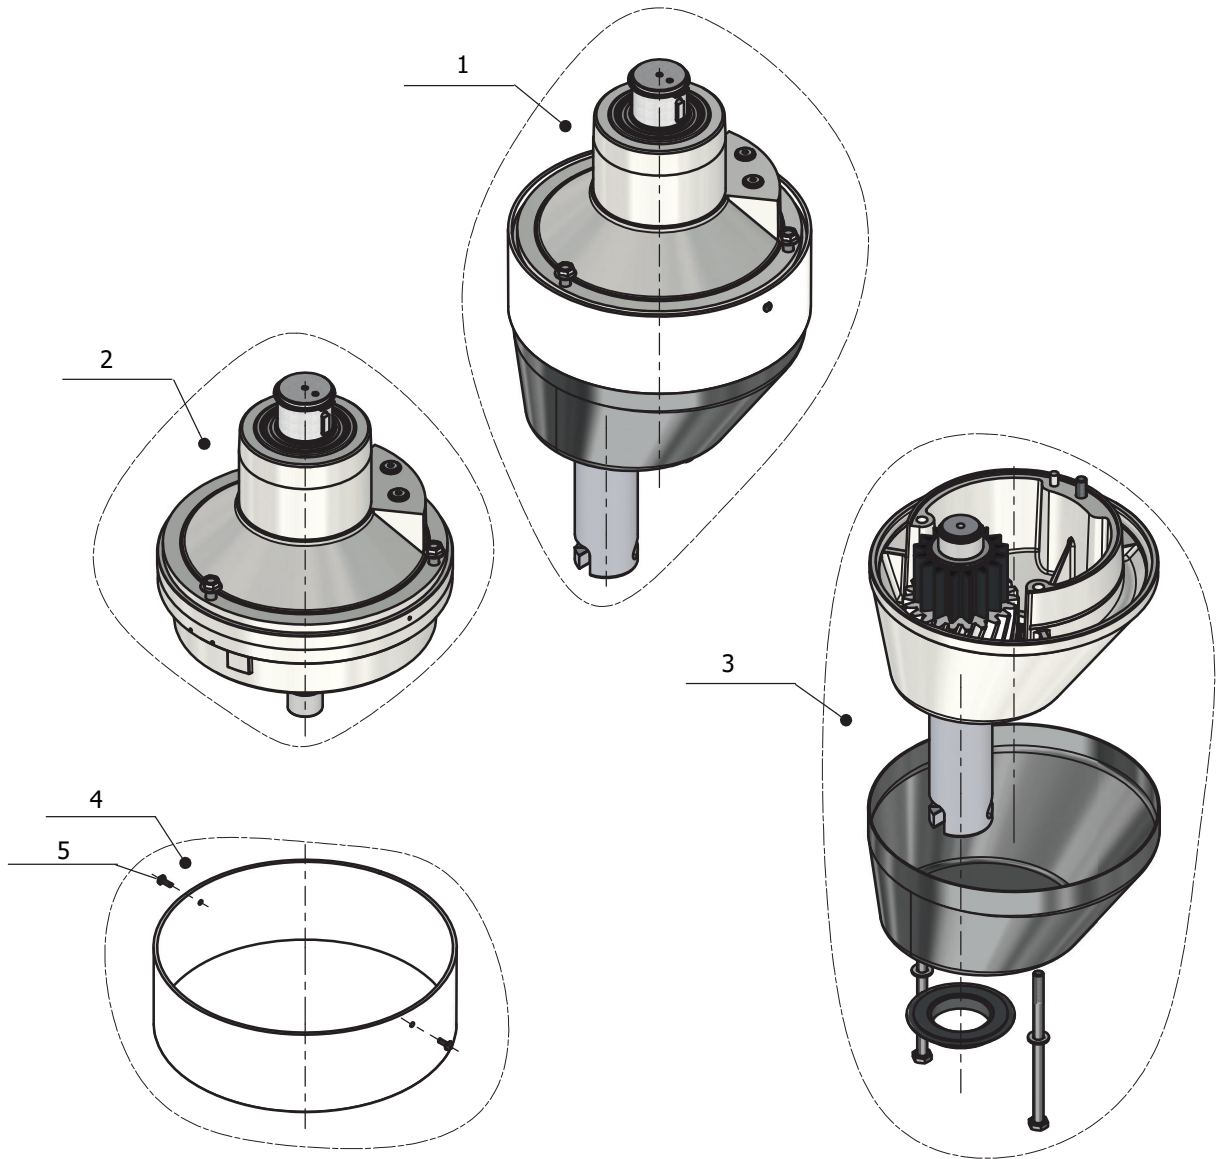

Lifting System

Item #	Part #	Description
1.	AE140-172.3	Washer
2.	CE101-71.1ZB	Guide Plate Kit
3.	DE61-86.50M	Magnetic Sensor
4.	DE61-86.50ZB	Lift Top Mount Kit
5.	DE61-86.51ZB	Lift Lower Mount Kit
6.	DE61-86.52ZB	Bowl Arm Stop Kit
7.	DE61-173ZB	Microswitch Kit
8.	DE101-86.1ZB	Lift Motor
9.	RN100-86.3S	Pin
10.	STA5066	Flanged Bolt
11.	STA5689	Screw
12.	STA5765	Flanged Bolt
13.	STA6205	Cotter Pin

Bowl Arms

Item #	Part #	Description
1.	AE61-92ZB	Bowl Arm Roller Kit
2.	AE101-69.2ZB	Bowl Arm Bushing Kit
3.	AR31-128ZB	Bowl Roller Kit
4.	CE101-23/24.4EZ	Bowl Arm Kit
5.	CE101-68.1ZB	Bowl Arm Shaft Kit
6.	STA3462	Retaining Ring
7.	STA3464	Retaining Ring
8.	STA6370	Dowel Pin
9.	STA9002	Screw

Bowl Guard

Item #	Part #	Description
1.	35AR101-21.1M	Left Bowl Guard
2.	35AR101-22.1M	Right Bowl Guard
3.	STA3149ZB	O-Ring Kit

Planetary Head

Item #	Part #	Description
1.	DE101-2.22ZB	Complete Planetary Assembly
2.	DE101-3.1ZB	Top Planetary Assembly
3.	DE101-2.25ZB	Lower Planetary Assembly
4.	AR100-162ZB	Plastic Cover Kit
5.	STA9001	Srcew

Upper Planetary Head

Item #	Part #	Description
1.	R100-1	Ring Gear
2.	R100-3Z	Bearing Housing Kit
3.	R100-30Z	Main Shaft Kit
4.	R100-36Z	Eccentric Disc Kit
5.	R100-37	Spacer
6.	R100-96	Needle Bearing Kit
7.	R100-97	Bearing
8.	R100-100	Bearing
9.	R100-101Z	Needle Bearing Kit
10.	STA2030	Key
11.	STA3419	Retaining Ring
12.	STA3530	Retaining Ring
13.	R100-141	Distance Tube
14.	STA3532	Retaining Ring
15.	STA5333	Flanged Screw
16.	STA5711	Screw
17.	STA6010	Washer
18.	STA9003	Screw