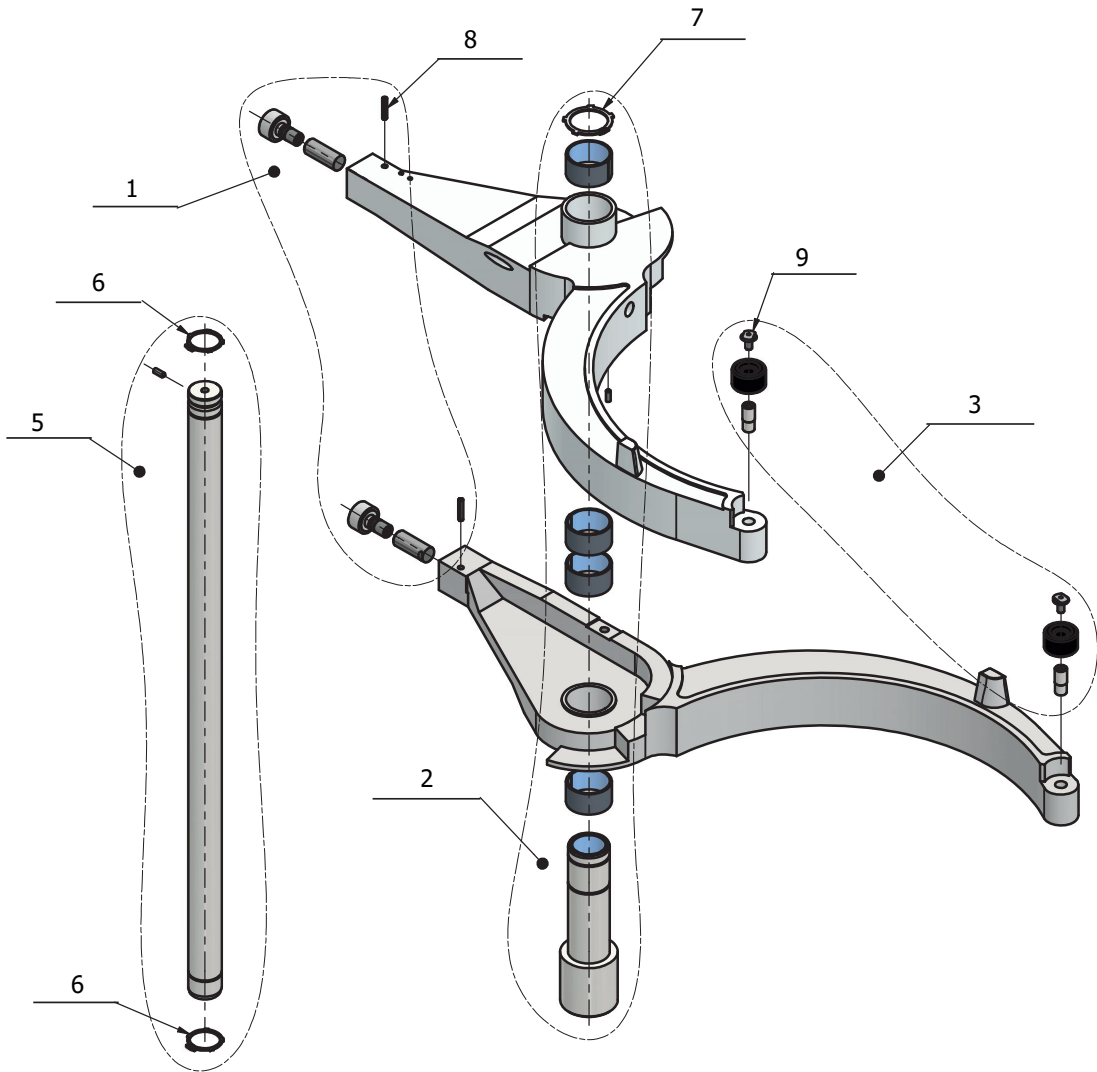

Drive System

Item #	Part #	Description
1.	AE140-129ZB	Large Motor Pulley Kit
2.	AE140-148.1	Standoff
3.	DE61-128ZB	Small Motor Pulley Kit
4.	DE101-61ZB	Motor Plate Kit
5.	DE101-90	V Belt
6.	DE101-601.1ZB	Motor & Invertor Kit
7.	STA2030	Key
8.	STA3419	Retaining Ring
9.	STA5066	Flanged Bolt
10.	STA5334	Flanged Bolt
11.	STA5348	Screw
12.	STA5732	Flanged Bolt
13.	STA5825	Hex Nut
14.	STA6026	Washer
15.	STA6120	Washer

Lifting System

Item #	Part #	Description
1.	AE140-172.3	Washer
2.	CE101-71.1ZB	Guide Plate Kit
3.	DE61-86.50M	Magnetic Sensor
4.	DE61-86.50ZB	Lift Top Mount Kit
5.	DE61-86.51ZB	Lift Lower Mount Kit
6.	DE61-86.52ZB	Bowl Arm Stop Kit
7.	DE61-173ZB	Microswitch Kit
8.	DE101-86.1ZB	Lift Motor
9.	RN100-86.3S	Pin
10.	STA5066	Flanged Bolt
11.	STA5689	Screw
12.	STA5765	Flanged Bolt
13.	STA6205	Cotter Pin

Bowl Arms

Item #	Part #	Description
1.	AE61-92ZB	Bowl Arm Roller Kit
2.	AE101-69.2ZB	Bowl Arm Bushing Kit
3.	AR31-128ZB	Bowl Roller Kit
4.	CE101-23/24.4EZ	Bowl Arm Kit
5.	CE101-68.1ZB	Bowl Arm Shaft Kit
6.	STA3462	Retaining Ring
7.	STA3464	Retaining Ring
8.	STA6370	Dowel Pin
9.	STA9002	Screw

Bowl Guard

Item #	Part #	Description
1.	35AR101-21.1M	Left Bowl Guard
2.	35AR101-22.1M	Right Bowl Guard
3.	STA3149ZB	O-Ring Kit

Planetary Head

Item #	Part #	Description
1.	DE101-2.22ZB	Complete Planetary Assembly
2.	DE101-3.1ZB	Top Planetary Assembly
3.	DE101-2.25ZB	Lower Planetary Assembly
4.	AR100-162ZB	Plastic Cover Kit
5.	STA9001	Srcew