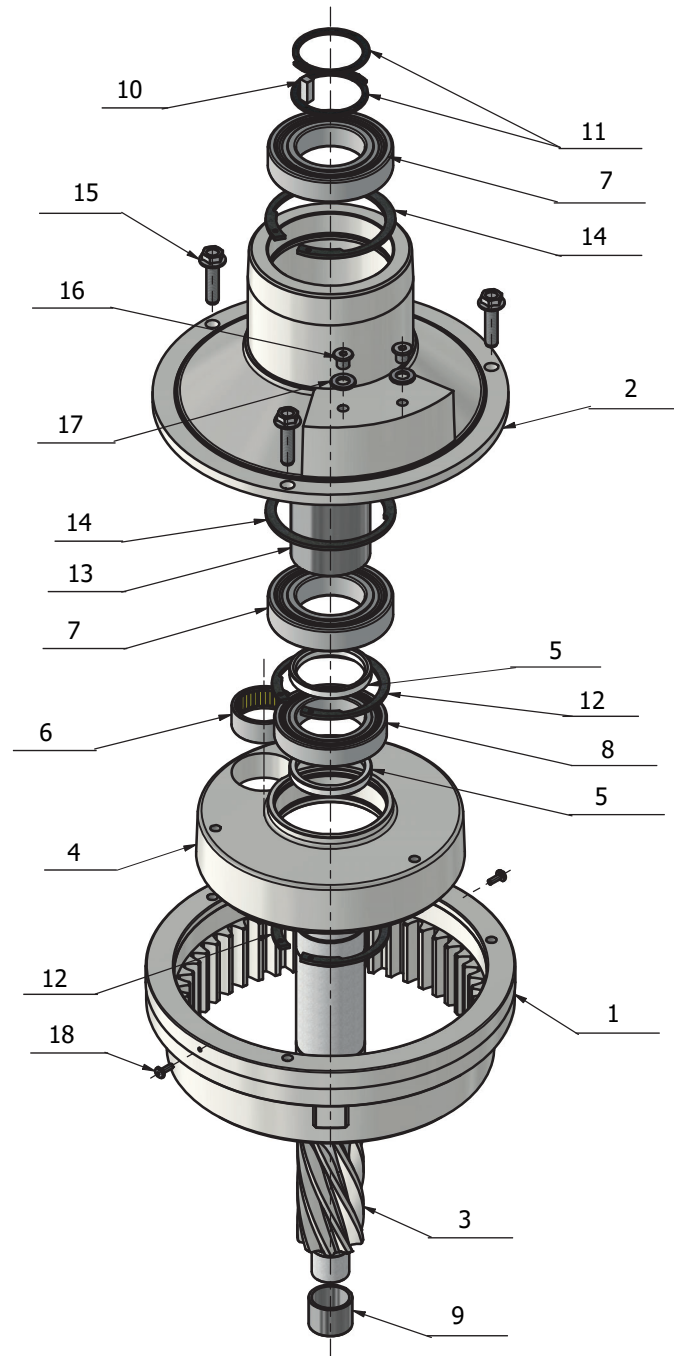

Bowl Arms

Item #	Part #	Description
1.	AE61-92ZB	Bowl Arm Roller Kit
2.	AE101-69.2ZB	Bowl Arm Bushing Kit
3.	AR31-128ZB	Bowl Roller Kit
4.	CE101-23/24.4EZ	Bowl Arm Kit
5.	CE101-68.1ZB	Bowl Arm Shaft Kit
6.	STA3462	Retaining Ring
7.	STA3464	Retaining Ring
8.	STA6370	Dowel Pin
9.	STA9002	Screw

Bowl Guard

Item #	Part #	Description
1.	35AR101-21.1M	Left Bowl Guard
2.	35AR101-22.1M	Right Bowl Guard
3.	STA3149ZB	O-Ring Kit

Planetary Head

Item #	Part #	Description
1.	DE101-2.22ZB	Complete Planetary Assembly
2.	DE101-3.1ZB	Top Planetary Assembly
3.	DE101-2.25ZB	Lower Planetary Assembly
4.	AR100-162ZB	Plastic Cover Kit
5.	STA9001	Srcew

Upper Planetary Head

Item #	Part #	Description
1.	R100-1	Ring Gear
2.	R100-3Z	Bearing Housing Kit
3.	R100-30Z	Main Shaft Kit
4.	R100-36Z	Eccentric Disc Kit
5.	R100-37	Spacer
6.	R100-96	Needle Bearing Kit
7.	R100-97	Bearing
8.	R100-100	Bearing
9.	R100-101Z	Needle Bearing Kit
10.	STA2030	Key
11.	STA3419	Retaining Ring
12.	STA3530	Retaining Ring
13.	R100-141	Distance Tube
14.	STA3532	Retaining Ring
15.	STA5333	Flanged Screw
16.	STA5711	Screw
17.	STA6010	Washer
18.	STA9003	Screw

Control Panel

Item #	Part #	Description
1.	56CR10-111M	Bowl Detection Magnet
2.	STA5721	Screw
3.	AR31-174.5	Emergency Stop Kit
4.	DE61-176M	Bowl Lift Switch Kit (2/SET)
5.	DE61-560ZB	Control Panel Assembly