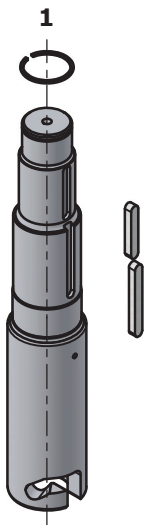

Bowl Arms

Item #	Part #	Description
1.	AE61-92ZB	Bowl Arm Roller Kit
2.	AE101-69.2ZB	Bowl Arm Bushing Kit
3.	AR31-128ZB	Bowl Roller Kit
4.	CE101-23/24.4EZ	Bowl Arm Kit
5.	CE101-68.1ZB	Bowl Arm Shaft Kit
6.	STA3462	Retaining Ring
7.	STA3464	Retaining Ring
8.	STA6370	Dowel Pin
9.	STA9002	Screw

Bowl Guard

Item #	Part #	Description
1.	35AR101-21.1M	Left Bowl Guard
2.	35AR101-22.1M	Right Bowl Guard
3.	STA3149ZB	O-Ring Kit

Planetary Head

Item #	Part #	Description
1.	DE101-2.22ZB	Complete Planetary Assembly
2.	DE101-3.1ZB	Top Planetary Assembly
3.	DE101-2.25ZB	Lower Planetary Assembly
4.	AR100-162ZB	Plastic Cover Kit
5.	STA9001	Srcew

Upper Planetary Head

Item #	Part #	Description
1.	R100-1	Ring Gear
2.	R100-3Z	Bearing Housing Kit
3.	R100-30Z	Main Shaft Kit
4.	R100-36Z	Eccentric Disc Kit
5.	R100-37	Spacer
6.	R100-96	Needle Bearing Kit
7.	R100-97	Bearing
8.	R100-100	Bearing
9.	R100-101Z	Needle Bearing Kit
10.	STA2030	Key
11.	STA3419	Retaining Ring
12.	STA3530	Retaining Ring
13.	R100-141	Distance Tube
14.	STA3532	Retaining Ring
15.	STA5333	Flanged Screw
16.	STA5711	Screw
17.	STA6010	Washer
18.	STA9003	Screw

Lower Planetary Head

Item #	Part #	Description
1.	AR101-33.5LZ	Bayonet Shaft Kit
2.	AR140-31	Upper Rim Pinion
3.	R100-2Z	Eccentric Head Kit
4.	R100-32.1	Lower Rim Pinion
5.	R100-37	Spacer
6.	R100-96	Needle Bearing Kit
7.	R100-97	Bearing
8.	R100-101Z	Needle Bearing Kit
9.	R100-209	Seal Ring
10.	R100-235	Washer
11.	STA2034	Key
12.	STA2039	Key
13.	STA3478	Retaining Ring
14.	STA3532	Retaining Ring
15.	STA6460	Dowel Pin
16.	W100-272	Metal Head Cap
17.	STA6029	Washer
18.	STA6057	Lock Washer
19.	STA5644	Screw
20.	STA5652	Screw