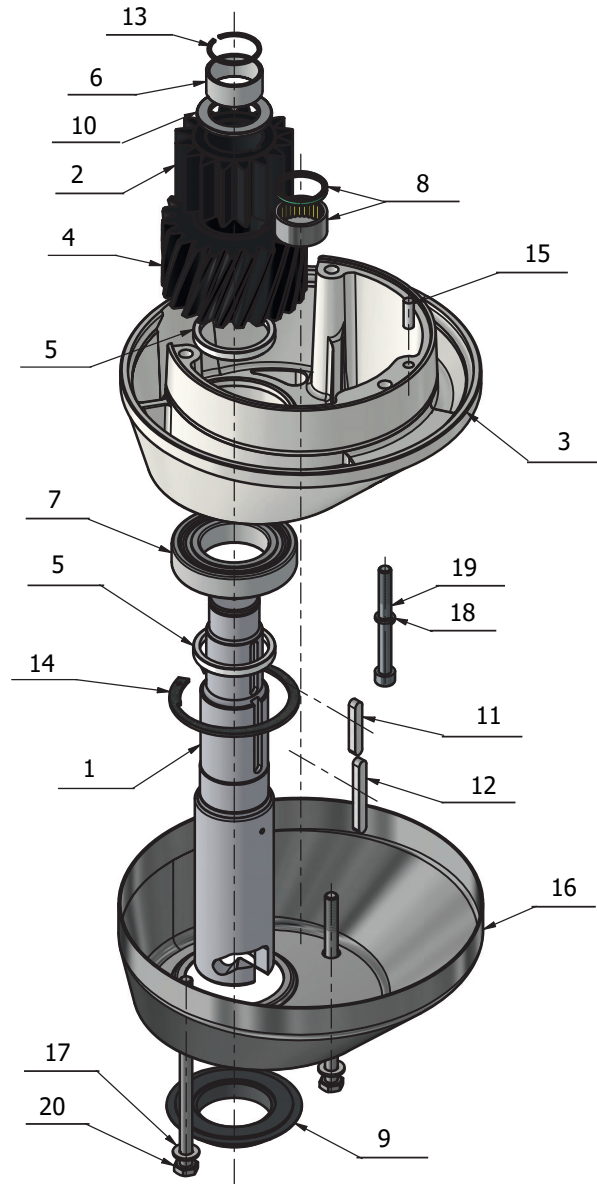

Bowl Arms

Item #	Part #	Description
1.	AE61-92ZB	Bowl Arm Roller Kit
2.	AE101-69.2ZB	Bowl Arm Bushing Kit
3.	AR31-128ZB	Bowl Roller Kit
4.	CE101-23/24.4EZ	Bowl Arm Kit
5.	CE101-68.1ZB	Bowl Arm Shaft Kit
6.	STA3462	Retaining Ring
7.	STA3464	Retaining Ring
8.	STA6370	Dowel Pin
9.	STA9002	Screw

Bowl Guard

Item #	Part #	Description
1.	35AR101-21.1M	Left Bowl Guard
2.	35AR101-22.1M	Right Bowl Guard
3.	STA3149ZB	O-Ring Kit

Planetary Head

Item #	Part #	Description
1.	DE101-2.22ZB	Complete Planetary Assembly
2.	DE101-3.1ZB	Top Planetary Assembly
3.	DE101-2.25ZB	Lower Planetary Assembly
4.	AR100-162ZB	Plastic Cover Kit
5.	STA9001	Srcew

Upper Planetary Head

Item #	Part #	Description
1.	R100-1	Ring Gear
2.	R100-3Z	Bearing Housing Kit
3.	R100-30Z	Main Shaft Kit
4.	R100-36Z	Eccentric Disc Kit
5.	R100-37	Spacer
6.	R100-96	Needle Bearing Kit
7.	R100-97	Bearing
8.	R100-100	Bearing
9.	R100-101Z	Needle Bearing Kit
10.	STA2030	Key
11.	STA3419	Retaining Ring
12.	STA3530	Retaining Ring
13.	R100-141	Distance Tube
14.	STA3532	Retaining Ring
15.	STA5333	Flanged Screw
16.	STA5711	Screw
17.	STA6010	Washer
18.	STA9003	Screw

Control Panel

Item #	Part #	Description
1.	56CR10-111M	Bowl Detection Magnet
2.	STA5721	Screw
3.	AR31-174.5	Emergency Stop Kit
4.	DE61-176M	Bowl Lift Switch Kit (2/SET)
5.	DE61-560ZB	Control Panel Assembly