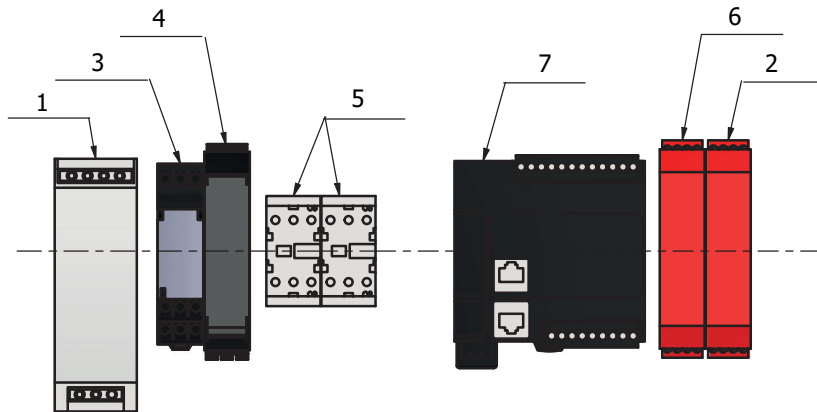

Control Panel

Item #	Part #	Description
1.	56CR10-111M	Bowl Detection Magnet
2.	STA5721	Screw
3.	AR31-174.5	Emergency Stop Kit
4.	DE61-176M	Bowl Lift Switch Kit (2/SET)
5.	DE61-560ZB	Control Panel Assembly

Machine Column

Machine Column

Item #	Part #	Description
1.	56AE140-25ZB	Bowl Guard Shaft Kit
2.	AE140-172.2	Guide Rail
3.	AE140-172.3	Washer
4.	AR80-212	Knee Pad
5.	AR80-214.3	Adjustment Plate (3MM)
6.	AR80-214.6	Adjustment Plate (6MM)
7.	CE101-170ZB	Cover Plates Kit
8.	CE101-172ZB	Guide Plate Kit
9.	DE101-21ZB	Top Cover Kit
10.	DE101-22.17ZB	Back Cover Kit
11.	AR80-213ZB	Foot & Adjustment Plate Kit (4/SET)
12.	STA5615	Screw
13.	STA5085	Screw
14.	STA5624	Screw
15.	STA5689	Screw
16.	STA5724	Set Screw
17.	STA5725	Set Screw
18.	STA5801	Nut
19.	STA5819	Nut
20.	STA5839	Nut
21.	STA6008	Washer
22.	STA9000	Screw
23.	STA9002	Screw

Control Box

Item #	Part #	Description
1.	08030-0555	Control Box Assembly
2.	DE61-418.1	Control Box
3.	DE61-418.2	Control Box Cover

Control Box Components

Item #	Part #	Description
1.	CE61-414	Power Supply
2.	DE61-420.2	Safety Module
3.	DE61-420.3	Phase Monitoring Relay
4.	DE61-420.5	Reversing Starter
5.	DE61-420.6	Contactor
6.	DE61-420.7	Safety Controller
7.	DE61-470	Control Unit