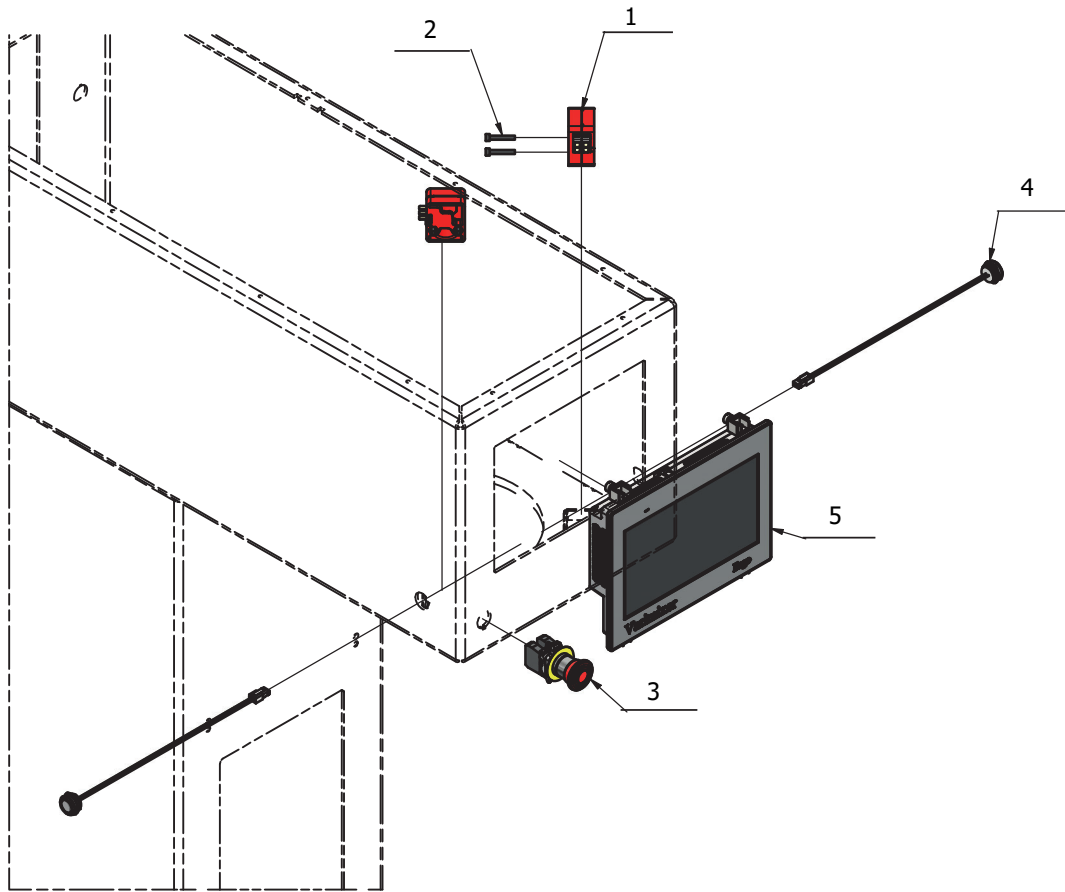

Bowl Guard

Item #	Part #	Description
1.	35AR101-21.1M	Left Bowl Guard
2.	35AR101-22.1M	Right Bowl Guard
3.	STA3149ZB	O-Ring Kit

Planetary Head

Item #	Part #	Description
1.	DE101-2.22ZB	Complete Planetary Assembly
2.	DE101-3.1ZB	Top Planetary Assembly
3.	DE101-2.25ZB	Lower Planetary Assembly
4.	AR100-162ZB	Plastic Cover Kit
5.	STA9001	Srcew

Upper Planetary Head

Item #	Part #	Description
1.	R100-1	Ring Gear
2.	R100-3Z	Bearing Housing Kit
3.	R100-30Z	Main Shaft Kit
4.	R100-36Z	Eccentric Disc Kit
5.	R100-37	Spacer
6.	R100-96	Needle Bearing Kit
7.	R100-97	Bearing
8.	R100-100	Bearing
9.	R100-101Z	Needle Bearing Kit
10.	STA2030	Key
11.	STA3419	Retaining Ring
12.	STA3530	Retaining Ring
13.	R100-141	Distance Tube
14.	STA3532	Retaining Ring
15.	STA5333	Flanged Screw
16.	STA5711	Screw
17.	STA6010	Washer
18.	STA9003	Screw

Control Panel

Item #	Part #	Description
1.	56CR10-111M	Bowl Detection Magnet
2.	STA5721	Screw
3.	AR31-174.5	Emergency Stop Kit
4.	DE61-176M	Bowl Lift Switch Kit (2/SET)
5.	DE61-560ZB	Control Panel Assembly