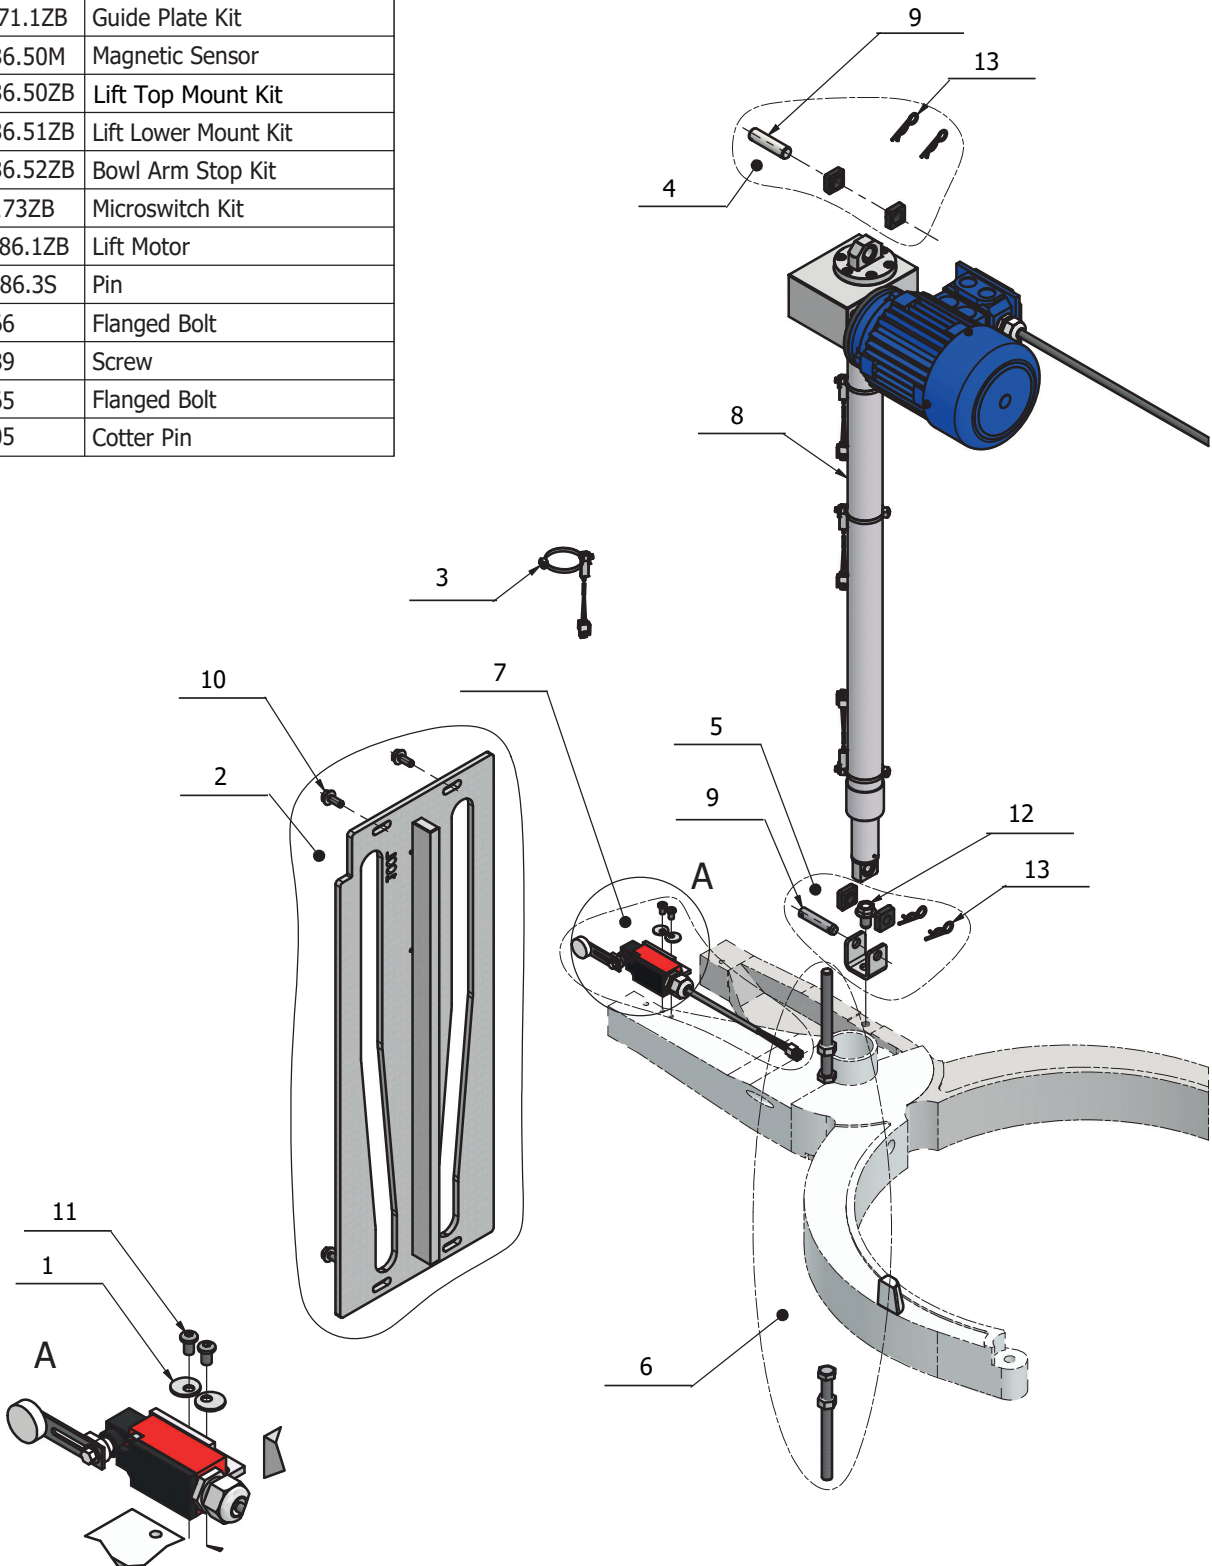

Drive System

Item #	Part #	Description
1.	AE140-129ZB	Large Motor Pulley Kit
2.	AE140-148.1	Standoff
3.	DE61-128ZB	Small Motor Pulley Kit
4.	DE101-61ZB	Motor Plate Kit
5.	DE101-90	V Belt
6.	DE101-601.1ZB	Motor & Invertor Kit
7.	STA2030	Key
8.	STA3419	Retaining Ring
9.	STA5066	Flanged Bolt
10.	STA5334	Flanged Bolt
11.	STA5348	Screw
12.	STA5732	Flanged Bolt
13.	STA5825	Hex Nut
14.	STA6026	Washer
15.	STA6120	Washer

Lifting System

Item #	Part #	Description
1.	AE140-172.3	Washer
2.	CE101-71.1ZB	Guide Plate Kit
3.	DE61-86.50M	Magnetic Sensor
4.	DE61-86.50ZB	Lift Top Mount Kit
5.	DE61-86.51ZB	Lift Lower Mount Kit
6.	DE61-86.52ZB	Bowl Arm Stop Kit
7.	DE61-173ZB	Microswitch Kit
8.	DE101-86.1ZB	Lift Motor
9.	RN100-86.3S	Pin
10.	STA5066	Flanged Bolt
11.	STA5689	Screw
12.	STA5765	Flanged Bolt
13.	STA6205	Cotter Pin

Bowl Arms

Item #	Part #	Description
1.	AE61-92ZB	Bowl Arm Roller Kit
2.	AE101-69.2ZB	Bowl Arm Bushing Kit
3.	AR31-128ZB	Bowl Roller Kit
4.	CE101-23/24.4EZ	Bowl Arm Kit
5.	CE101-68.1ZB	Bowl Arm Shaft Kit
6.	STA3462	Retaining Ring
7.	STA3464	Retaining Ring
8.	STA6370	Dowel Pin
9.	STA9002	Screw

Bowl Guard

Item #	Part #	Description
1.	35AR101-21.1M	Left Bowl Guard
2.	35AR101-22.1M	Right Bowl Guard
3.	STA3149ZB	O-Ring Kit

Planetary Head

Item #	Part #	Description
1.	DE101-2.22ZB	Complete Planetary Assembly
2.	DE101-3.1ZB	Top Planetary Assembly
3.	DE101-2.25ZB	Lower Planetary Assembly
4.	AR100-162ZB	Plastic Cover Kit
5.	STA9001	Srcew