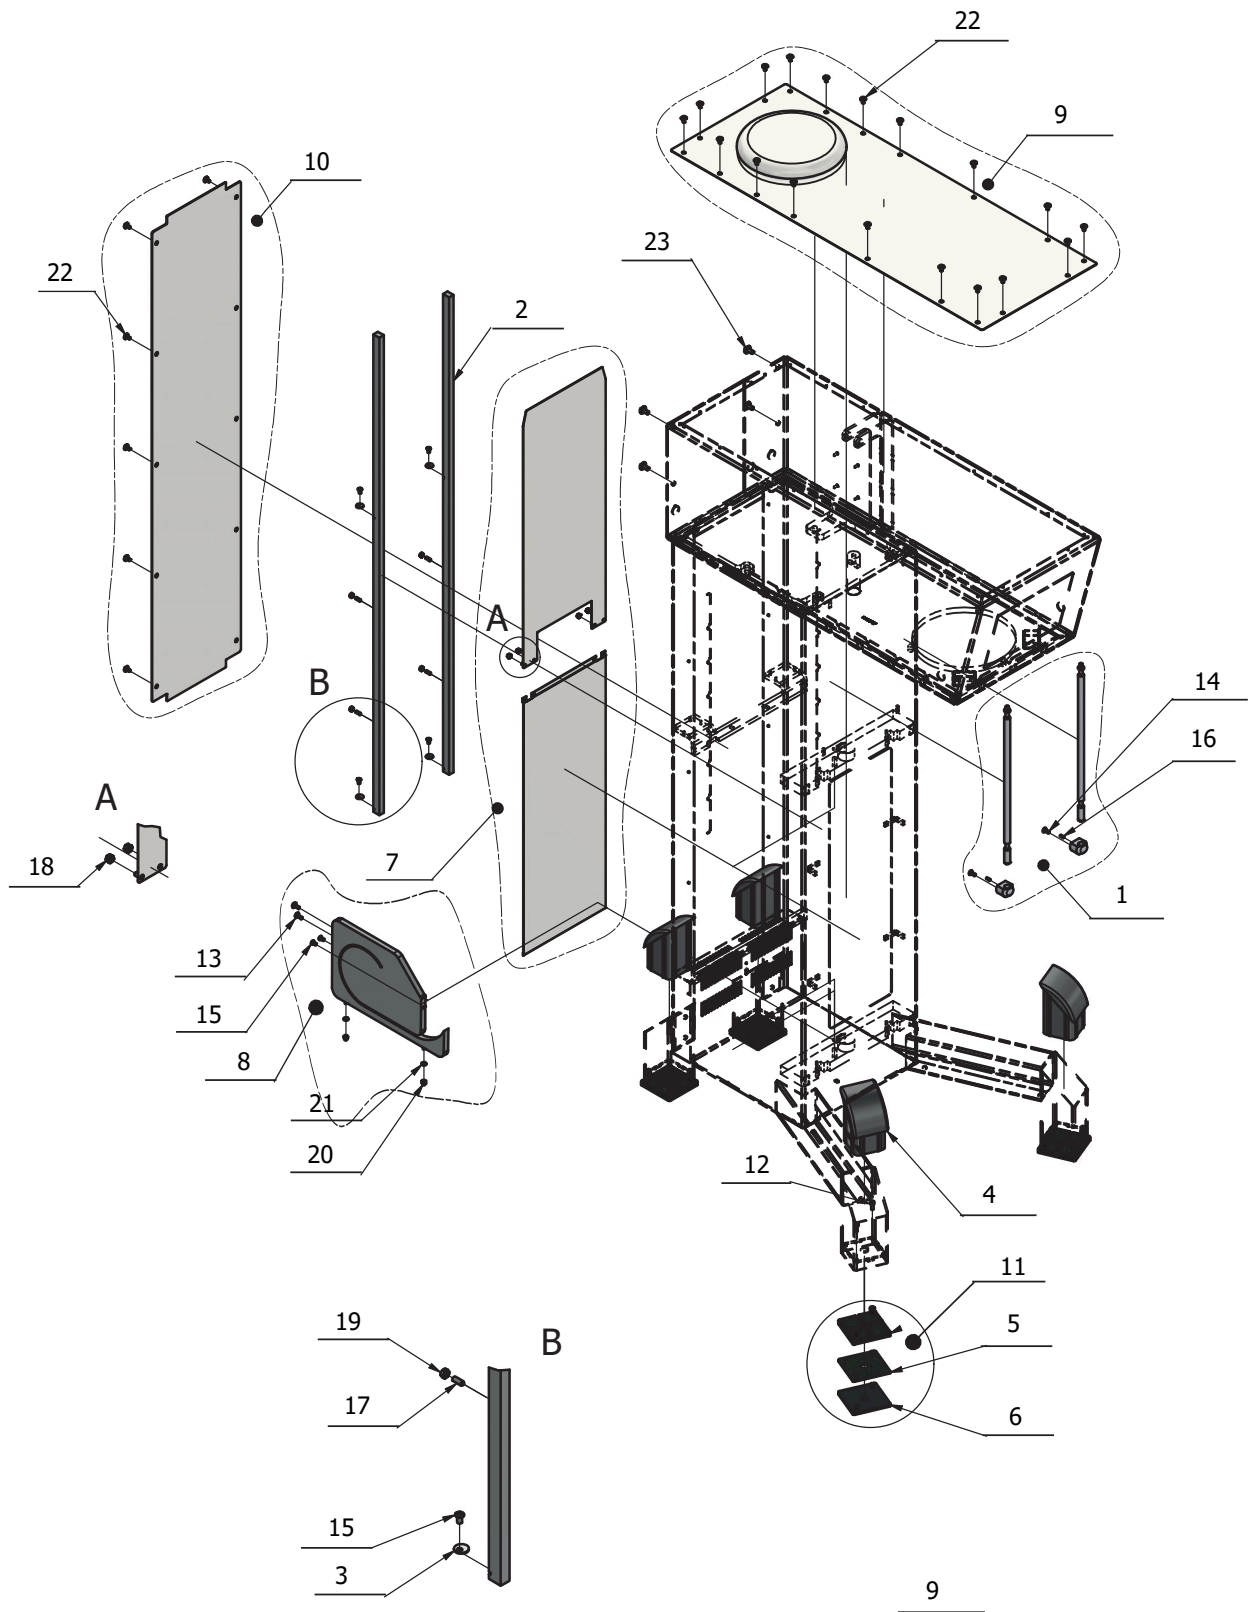

Bowl Guard

Item #	Part #	Description
1.	35AR101-21.1M	Left Bowl Guard
2.	35AR101-22.1M	Right Bowl Guard
3.	STA3149ZB	O-Ring Kit

Planetary Head

Item #	Part #	Description
1.	DE101-2.22ZB	Complete Planetary Assembly
2.	DE101-3.1ZB	Top Planetary Assembly
3.	DE101-2.25ZB	Lower Planetary Assembly
4.	AR100-162ZB	Plastic Cover Kit
5.	STA9001	Srcew

Lower Planetary Head

Item #	Part #	Description
1.	AR101-33.5LZ	Bayonet Shaft Kit
2.	AR140-31	Upper Rim Pinion
3.	R100-2Z	Eccentric Head Kit
4.	R100-32.1	Lower Rim Pinion
5.	R100-37	Spacer
6.	R100-96	Needle Bearing Kit
7.	R100-97	Bearing
8.	R100-101Z	Needle Bearing Kit
9.	R100-209	Seal Ring
10.	R100-235	Washer
11.	STA2034	Key
12.	STA2039	Key
13.	STA3478	Retaining Ring
14.	STA3532	Retaining Ring
15.	STA6460	Dowel Pin
16.	W100-272	Metal Head Cap
17.	STA6029	Washer
18.	STA6057	Lock Washer
19.	STA5644	Screw
20.	STA5652	Screw

Control Panel

Item #	Part #	Description
1.	56CR10-111M	Bowl Detection Magnet
2.	STA5721	Screw
3.	AR31-174.5	Emergency Stop Kit
4.	DE61-176M	Bowl Lift Switch Kit (2/SET)
5.	DE61-560ZB	Control Panel Assembly

Machine Column

Machine Column

Item #	Part #	Description
1.	56AE140-25ZB	Bowl Guard Shaft Kit
2.	AE140-172.2	Guide Rail
3.	AE140-172.3	Washer
4.	AR80-212	Knee Pad
5.	AR80-214.3	Adjustment Plate (3MM)
6.	AR80-214.6	Adjustment Plate (6MM)
7.	CE101-170ZB	Cover Plates Kit
8.	CE101-172ZB	Guide Plate Kit
9.	DE101-21ZB	Top Cover Kit
10.	DE101-22.17ZB	Back Cover Kit
11.	AR80-213ZB	Foot & Adjustment Plate Kit (4/SET)
12.	STA5615	Screw
13.	STA5085	Screw
14.	STA5624	Screw
15.	STA5689	Screw
16.	STA5724	Set Screw
17.	STA5725	Set Screw
18.	STA5801	Nut
19.	STA5819	Nut
20.	STA5839	Nut
21.	STA6008	Washer
22.	STA9000	Screw
23.	STA9002	Screw