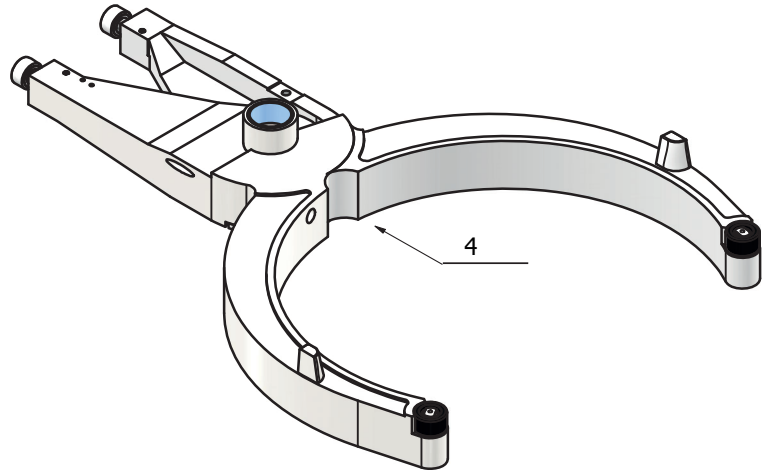

Drive System

Item #	Part #	Description
1.	AE140-129ZB	Large Motor Pulley Kit
2.	AE140-148.1	Standoff
3.	DE61-128ZB	Small Motor Pulley Kit
4.	DE101-61ZB	Motor Plate Kit
5.	DE101-90	V Belt
6.	DE101-601.1ZB	Motor & Invertor Kit
7.	STA2030	Key
8.	STA3419	Retaining Ring
9.	STA5066	Flanged Bolt
10.	STA5334	Flanged Bolt
11.	STA5348	Screw
12.	STA5732	Flanged Bolt
13.	STA5825	Hex Nut
14.	STA6026	Washer
15.	STA6120	Washer

Lifting System

Item #	Part #	Description
1.	AE140-172.3	Washer
2.	CE101-71.1ZB	Guide Plate Kit
3.	DE61-86.50M	Magnetic Sensor
4.	DE61-86.50ZB	Lift Top Mount Kit
5.	DE61-86.51ZB	Lift Lower Mount Kit
6.	DE61-86.52ZB	Bowl Arm Stop Kit
7.	DE61-173ZB	Microswitch Kit
8.	DE101-86.1ZB	Lift Motor
9.	RN100-86.3S	Pin
10.	STA5066	Flanged Bolt
11.	STA5689	Screw
12.	STA5765	Flanged Bolt
13.	STA6205	Cotter Pin

Bowl Arms

Item #	Part #	Description
1.	AE61-92ZB	Bowl Arm Roller Kit
2.	AE101-69.2ZB	Bowl Arm Bushing Kit
3.	AR31-128ZB	Bowl Roller Kit
4.	CE101-23/24.4EZ	Bowl Arm Kit
5.	CE101-68.1ZB	Bowl Arm Shaft Kit
6.	STA3462	Retaining Ring
7.	STA3464	Retaining Ring
8.	STA6370	Dowel Pin
9.	STA9002	Screw

Bowl Guard

Item #	Part #	Description
1.	35AR101-21.1M	Left Bowl Guard
2.	35AR101-22.1M	Right Bowl Guard
3.	STA3149ZB	O-Ring Kit

Planetary Head

Item #	Part #	Description
1.	DE101-2.22ZB	Complete Planetary Assembly
2.	DE101-3.1ZB	Top Planetary Assembly
3.	DE101-2.25ZB	Lower Planetary Assembly
4.	AR100-162ZB	Plastic Cover Kit
5.	STA9001	Srcew