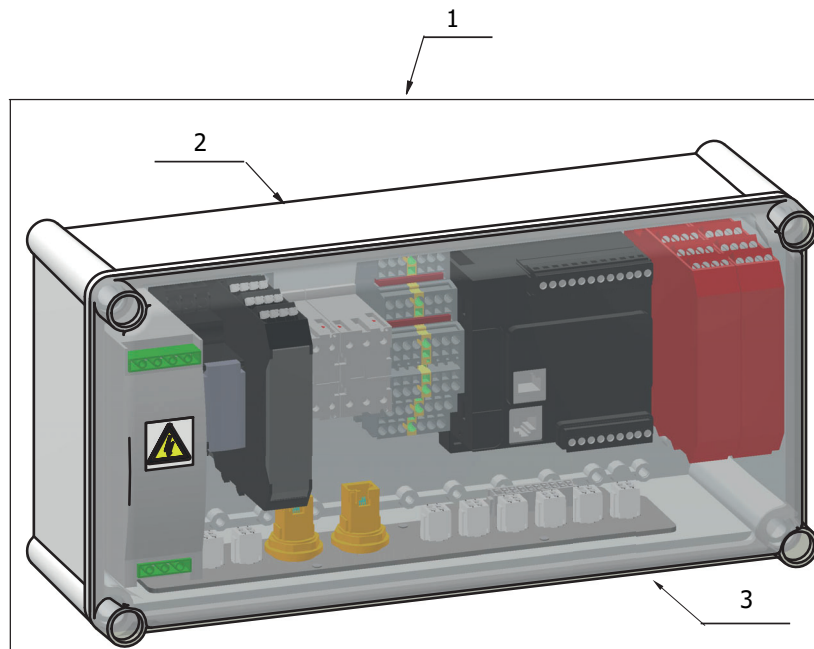

Control Panel

Item #	Part #	Description
1.	56CR10-111M	Bowl Detection Magnet
2.	STA5721	Screw
3.	AR31-174.5	Emergency Stop Kit
4.	DE61-176M	Bowl Lift Switch Kit (2/SET)
5.	DE61-560ZB	Control Panel Assembly

Machine Column

Machine Column

Item #	Part #	Description
1.	56AE140-25ZB	Bowl Guard Shaft Kit
2.	AE140-172.2	Guide Rail
3.	AE140-172.3	Washer
4.	AR80-212	Knee Pad
5.	AR80-214.3	Adjustment Plate (3MM)
6.	AR80-214.6	Adjustment Plate (6MM)
7.	CE101-170ZB	Cover Plates Kit
8.	CE101-172ZB	Guide Plate Kit
9.	DE101-21ZB	Top Cover Kit
10.	DE101-22.17ZB	Back Cover Kit
11.	AR80-213ZB	Foot & Adjustment Plate Kit (4/SET)
12.	STA5615	Screw
13.	STA5085	Screw
14.	STA5624	Screw
15.	STA5689	Screw
16.	STA5724	Set Screw
17.	STA5725	Set Screw
18.	STA5801	Nut
19.	STA5819	Nut
20.	STA5839	Nut
21.	STA6008	Washer
22.	STA9000	Screw
23.	STA9002	Screw

Control Box

Item #	Part #	Description
1.	08030-0555	Control Box Assembly
2.	DE61-418.1	Control Box
3.	DE61-418.2	Control Box Cover

Control Box Components

Item #	Part #	Description
1.	CE61-414	Power Supply
2.	DE61-420.2	Safety Module
3.	DE61-420.3	Phase Monitoring Relay
4.	DE61-420.5	Reversing Starter
5.	DE61-420.6	Contactor
6.	DE61-420.7	Safety Controller
7.	DE61-470	Control Unit