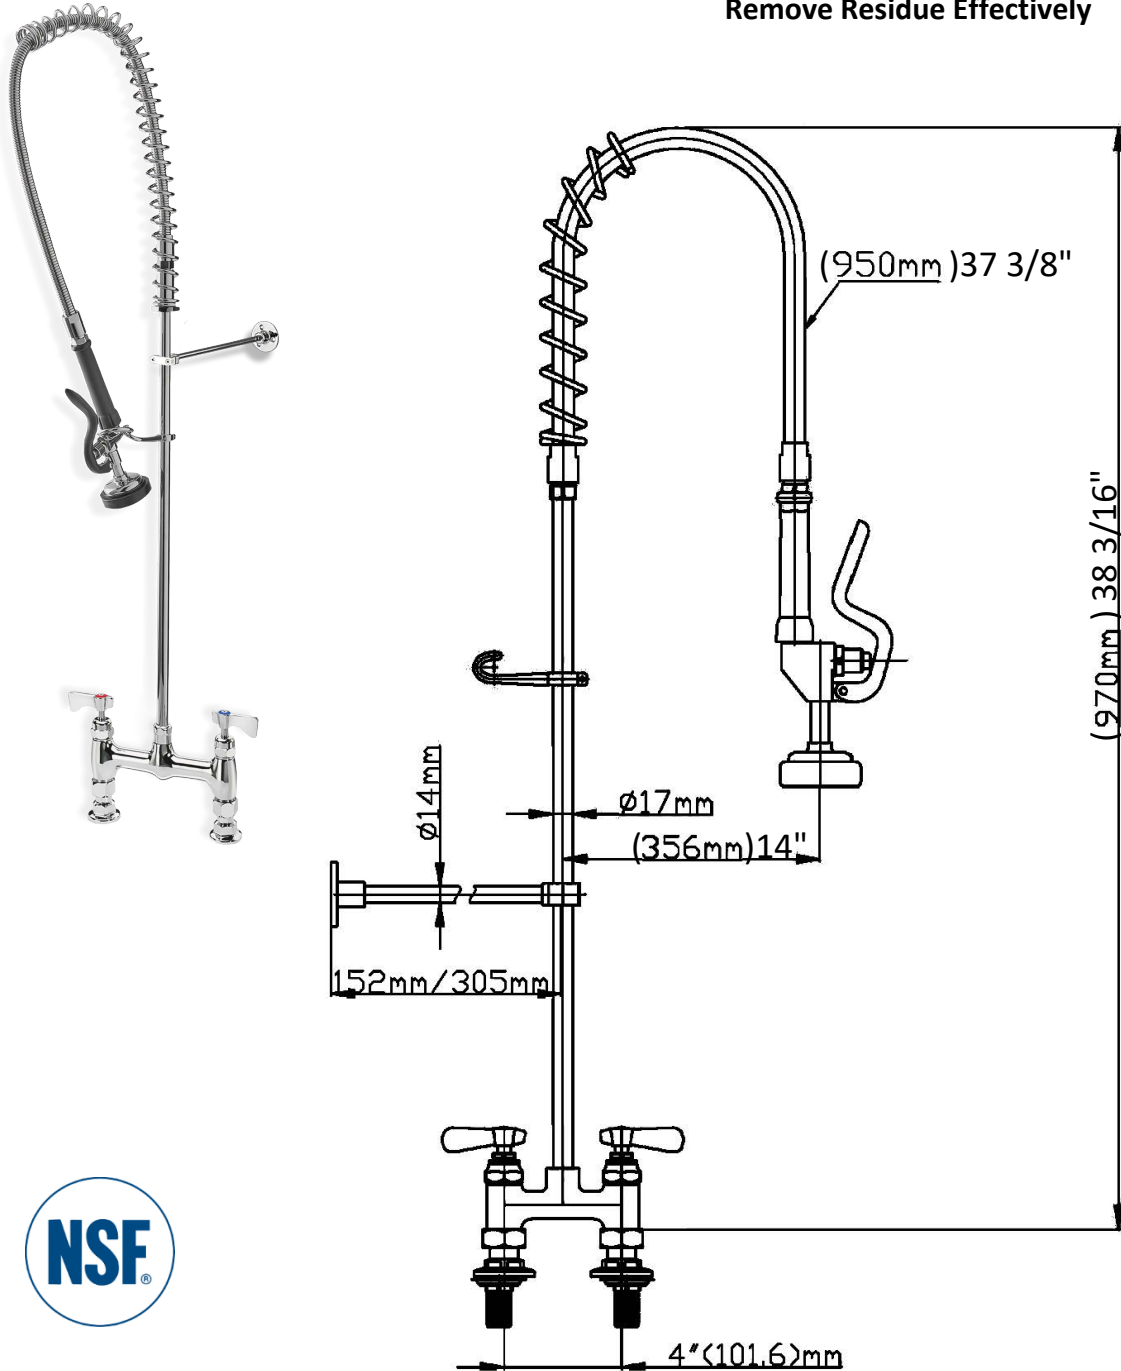

Pre-Rinse Deck Mount Faucet

- The 44-inch flexible Stainless Steel Hose lets you reach Distant Dishes to Remove Residue Effectively

ITEM	HOSE LENGTH	FAUCET CENTER	HEIGHT
SWPRS-D4LL	44"	4"	38 3/16"