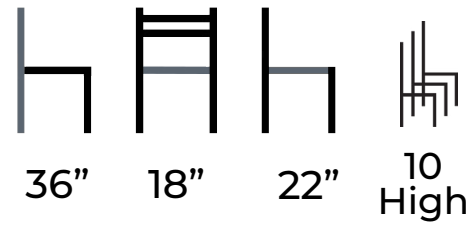

Aluminum Frame	Steel Frame
SKU: 2401-AL	SKU: 2401-ST
Chair Weight: 11 lb	Chair Weight: 12 lb

EVERETT 2402-AL/ST