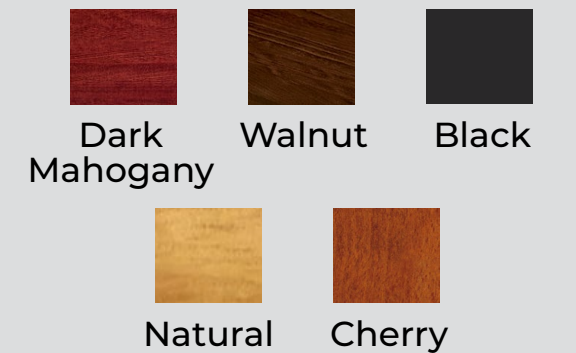

4613

FRAME FINISHES