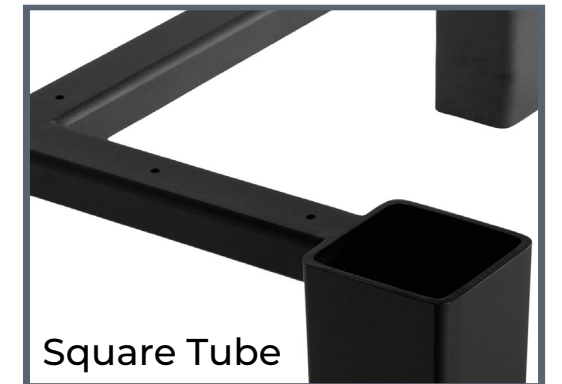

SIZES

30" x 48"	59
30" x 60"	150
30" x 72"	158