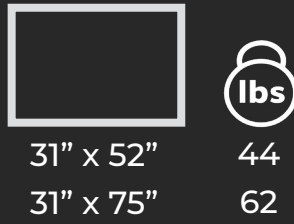

TABLE SIZES