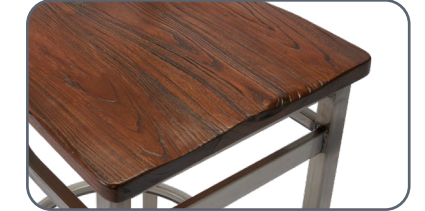

RS - RECLAIMED SEAT