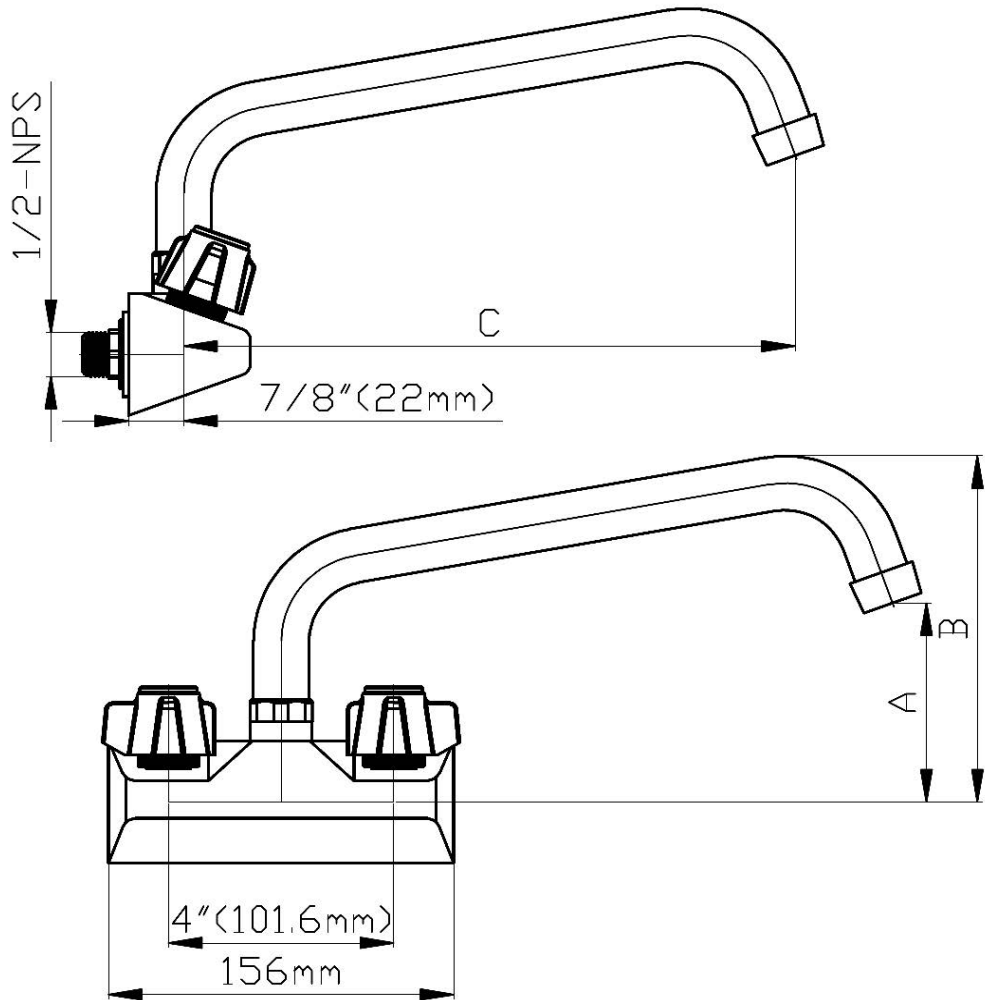

Wall Mount Faucets

- This Faucet Swing Spout Offers Plenty of Clearance while Users Wash their Hands or Fill a Pot with Water
- The Faucet Installs on your Wall or Sink Backsplash with Ease

ITEM	DIM"A"	DIM"B"	DIM"C"
SWFW-4-6LL	1 7/8" (47.6mm) 2	4 5/32" (105.6mm)	6" (152.4mm)
SWFW-4-10LL	1 11/16" (68.3mm) 3	4 7/8" (123.8mm) 5	10" (254mm)
SWFW-4-12LL	3/32" (78.6mm) 3	5/16" (134.9mm) 5	12" (304.8mm)