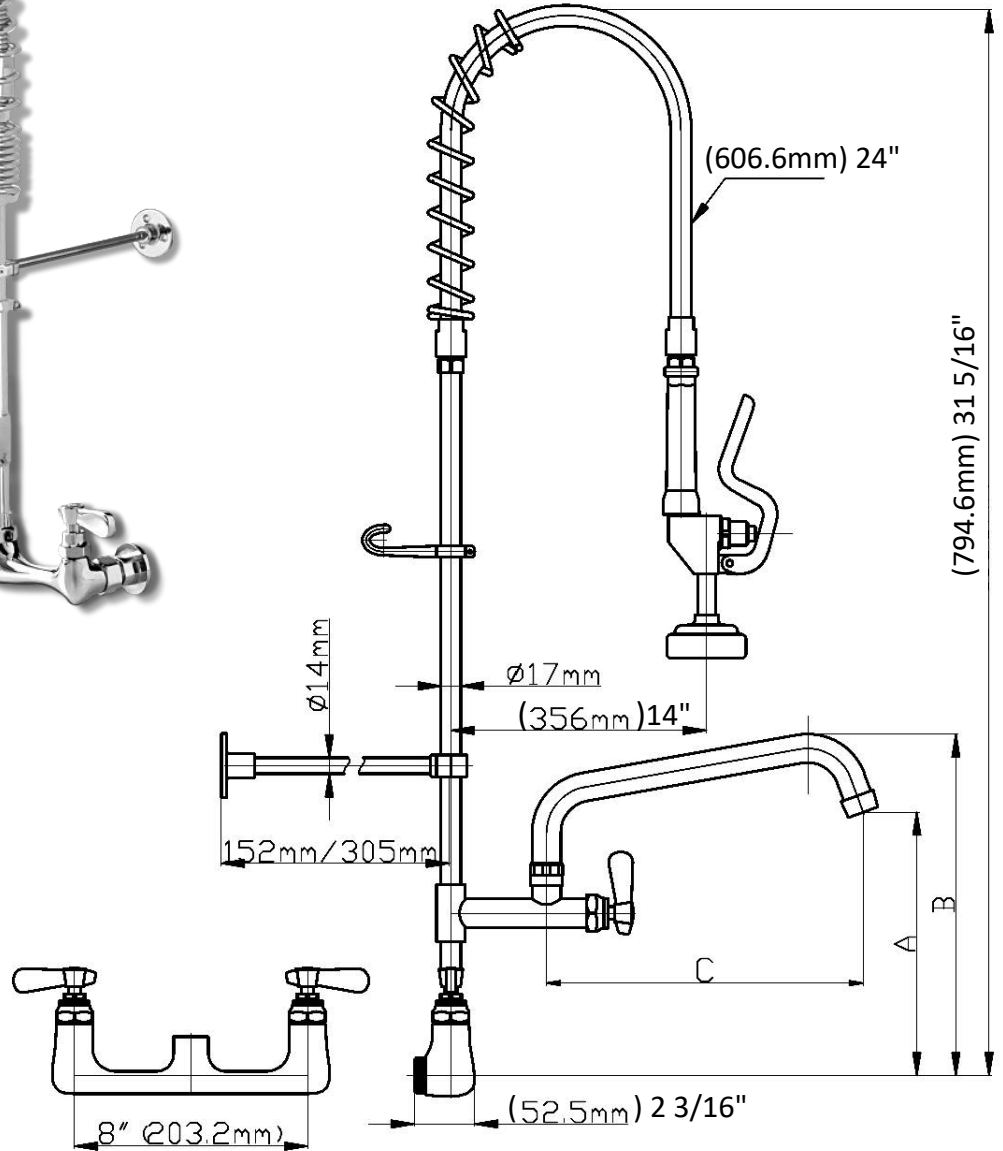

Mini Pre-Rinse Wall Mount Faucet

- The 18-inch flexible Stainless Steel Hose lets you reach Distant Dishes to Remove Residue Effectively
- The Add-On Faucet can be used to Fill a Sink to Sanitize and Soak Dishes

ITEMS	DIM"A"	DIM"B"	DIM"C"
SWPRSM-W8-HDLL	N/A	N/A	N/A
SWPRSM-W8-AF8HDLL	3 3/32" (78.6mm)	5 5/16" (134.9mm)	8" (304.8mm)