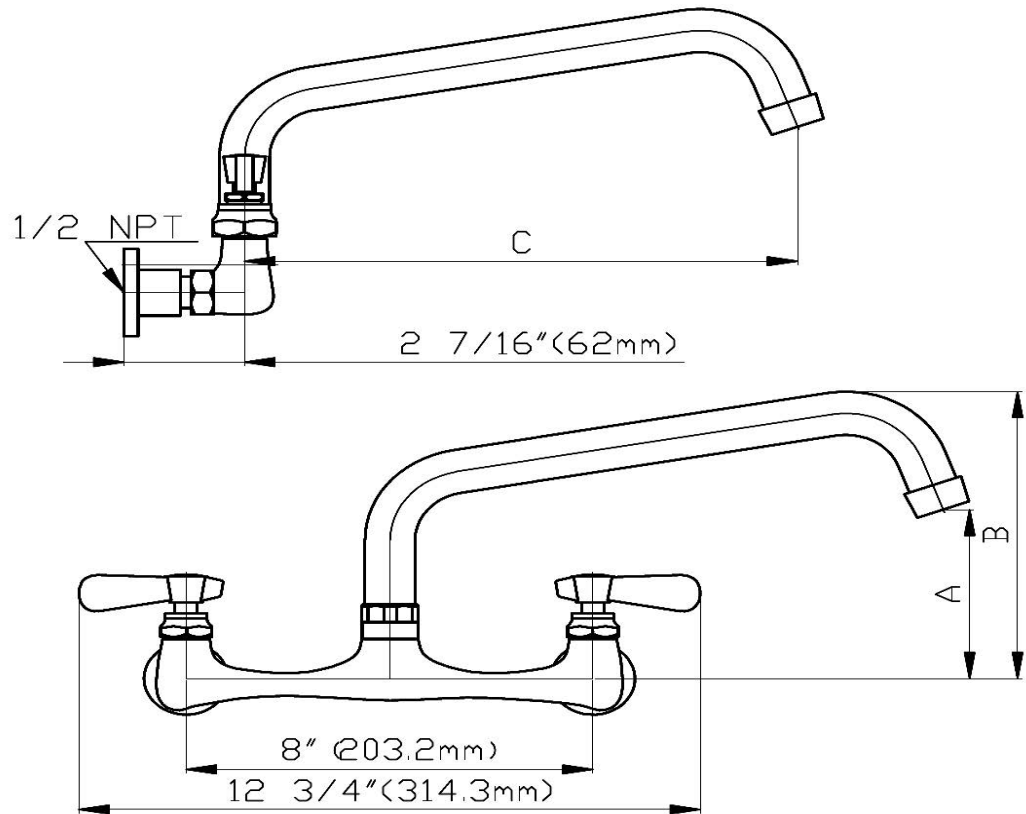

### Wall Mount Faucets

- This Faucet Swing Spout Offers Plenty of Clearance while Users Wash their Hands or Fill a Pot with Water
- The Faucet Installs on your Wall or Sink Backsplash with Ease

ITEM	DIM"A"	DIM"B"	DIM"C"
SWFW-8-8LL	2 5/16" (58.7mm)	4 9/16" (115.8mm)	8" (203.2mm)
SWFW-8-10LL	2 11/16" (68.3mm)	4 7/8" (123.8mm)	10" (254mm)
SWFW-8-12LL	3 3/32" (78.6mm)	5 5/16" (134.9mm)	12" (304.8mm)
SWFW-8-14LL	3 1/2" (88.9mm)	5 3/4" (146mm)	14" (355.6mm)
SWFW-8-8HDLL	2 5/16" (58.7mm)	4 9/16" (115.8mm)	8" (203.2mm)
SWFW-8-10HDLL	2 11/16" (68.3mm)	4 7/8" (123.8mm)	10" (254mm)
SWFW-8-12HDLL	3 3/32" (78.6mm)	5 5/16" (134.9mm)	12" (304.8mm)
SWFW-8-14HDLL	3 1/2" (88.9mm)	5 3/4" (146mm)	14" (355.6mm)