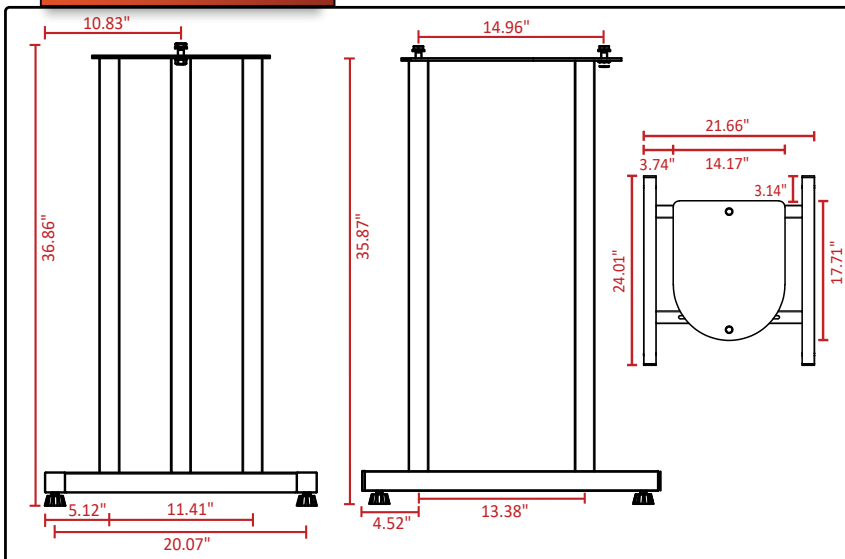

DIMENSIONS CCD

! WARNING:
CALIFORNIA RESIDENTS ONLY -
Cancer and Reproductive Harm -
www.P65Warnings.ca.gov

MADE IN BRAZIL

WARRANTY 01 YEAR PARTS AND LABOR VALID IN THE CONTINENTAL UNITED STATES.

Item	Dimensions (W x D x H)	Weight (Net x Ship)	Capacity	Activation	#Pieces
DMS-30	18" x 17" x 40"	73 lb x 119 lb	6.6 lb	Manual	30

Skyfood Equipment LLC
175 SW 7th Street, Ste 2416
Miami, FL 33130

Toll Free:
1-800-503-7534
sales@skyfood.us

www.skyfood.us

Follow us to keep up to date with the latest news and offers

/SkyfoodEquipment

/SkyfoodEquipment

/SkyfoodEquipment

ILLUSTRATIVE PHOTO, ACTUAL PRODUCTS AND ACCESSORIES ARE SUBJECT TO CHANGE WITHOUT NOTICE.