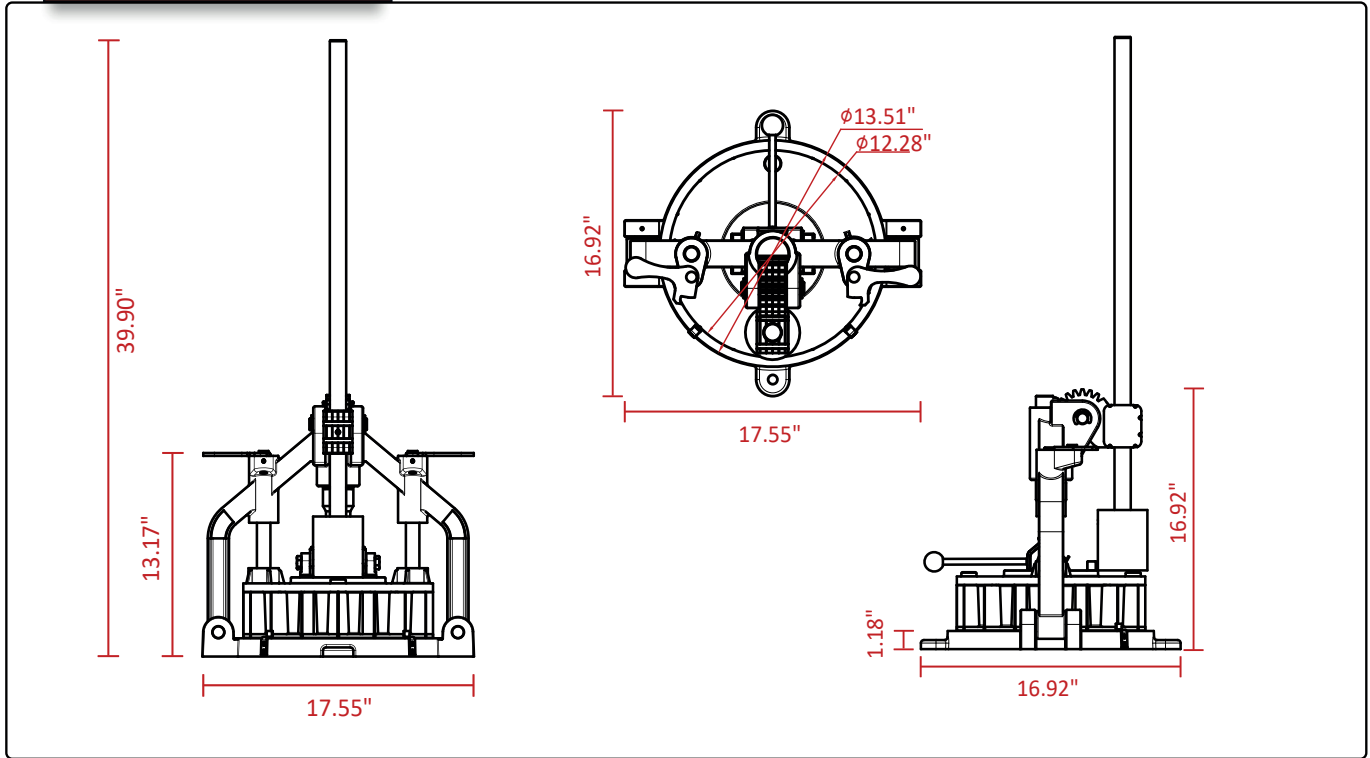

### DIMENSIONS DMS-30

Item	Dimensions (W x D x H)	Weight (Net x Ship)	Capacity	Activation	#Pieces
DMS-30	18" x 17" x 40"	73 lb x 119 lb	6.6 lb	Manual	30

**Skyfood Equipment LLC**  
175 SW 7th Street, Ste 2416  
Miami, FL 33130