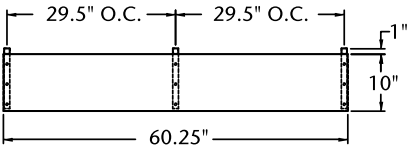

PLAN VIEW
NLSP27-8A, NLSMP27-12A

PLAN VIEW
NLSP36-10A, NLSMP36-15A

PLAN VIEW
NLSP48-12A, NLSMP48-18A

PLAN VIEW
NLSP60-16A, NLSMP60-24A

PLAN VIEW
NLSP72-18A, NLSMP72-30A

SINGLE SHELF SIDE VIEW

DOUBLE SHELF SIDE VIEW

Overshelf Options For NLU-A Undercounter/Worktable Refrigerators & Freezers

PLAN VIEW
NLUR/NLUF27A

PLAN VIEW
NLUR/NLUF36A

PLAN VIEW
NLUR/NLUF48A

PLAN VIEW
NLUR/NLUF60A

PLAN VIEW
NLUR/NLUF72A

SINGLE SHELF SIDE VIEW

DOUBLE SHELF SIDE VIEW

All specifications subject to change without notice.
©2020 Nor-Lake, Inc. All rights reserved.

Revision Date: 10/18