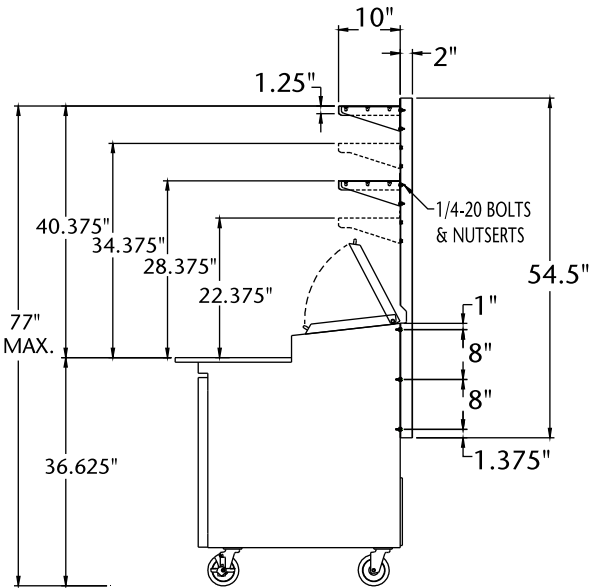

Overshelf Options For NLPT Series Pizza Prep Tables

PLAN VIEW NLPT44

PLAN VIEW NLPT67

PLAN VIEW NLPT93

SINGLE SHELF SIDE VIEW

DOUBLE SHELF SIDE VIEW

Overshelf Options For NLSP-A & NLSMP-A Series
Sandwich/Salad Prep Tables

PLAN VIEW
NLSP27-8A, NLSMP27-12A

PLAN VIEW
NLSP36-10A, NLSMP36-15A

PLAN VIEW
NLSP48-12A, NLSMP48-18A

PLAN VIEW
NLSP60-16A, NLSMP60-24A

PLAN VIEW
NLSP72-18A, NLSMP72-30A

SINGLE SHELF SIDE VIEW

DOUBLE SHELF SIDE VIEW

Overshelf Options For NLU-A Undercounter/Worktable Refrigerators & Freezers

PLAN VIEW
NLUR/NLUF27A

PLAN VIEW
NLUR/NLUF36A

PLAN VIEW
NLUR/NLUF48A

PLAN VIEW
NLUR/NLUF60A

PLAN VIEW
NLUR/NLUF72A

SINGLE SHELF SIDE VIEW

DOUBLE SHELF SIDE VIEW

All specifications subject to change without notice.
©2020 Nor-Lake, Inc. All rights reserved.

Revision Date: 10/18