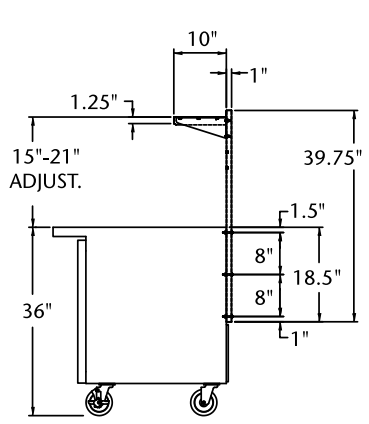

PLAN VIEW
NLSP27-8A, NLSMP27-12A

PLAN VIEW
NLSP36-10A, NLSMP36-15A

PLAN VIEW
NLSP48-12A, NLSMP48-18A

PLAN VIEW
NLSP60-16A, NLSMP60-24A

PLAN VIEW
NLSP72-18A, NLSMP72-30A

SINGLE SHELF SIDE VIEW

DOUBLE SHELF SIDE VIEW

Overshelf Options For NLU-A Undercounter/Worktable Refrigerators & Freezers

PLAN VIEW
NLUR/NLUF27A

PLAN VIEW
NLUR/NLUF36A

PLAN VIEW
NLUR/NLUF48A

PLAN VIEW
NLUR/NLUF60A

PLAN VIEW
NLUR/NLUF72A

SINGLE SHELF SIDE VIEW

DOUBLE SHELF SIDE VIEW

All specifications subject to change without notice.
©2020 Nor-Lake, Inc. All rights reserved.

Revision Date: 10/18