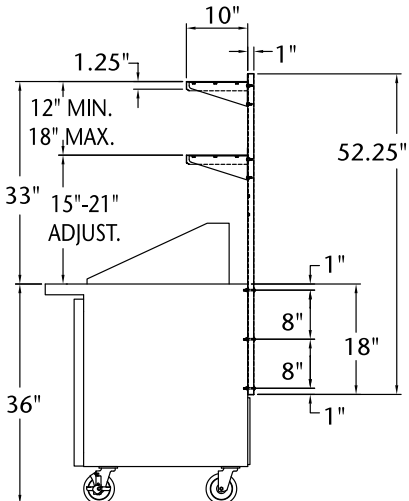

PLAN VIEW
NLSP27-8A, NLSMP27-12A

PLAN VIEW
NLSP36-10A, NLSMP36-15A

PLAN VIEW
NLSP48-12A, NLSMP48-18A

PLAN VIEW
NLSP60-16A, NLSMP60-24A

PLAN VIEW
NLSP72-18A, NLSMP72-30A

SINGLE SHELF SIDE VIEW

DOUBLE SHELF SIDE VIEW

Overshelf Options For NLU-A Undercounter/Worktable Refrigerators & Freezers

PLAN VIEW
NLUR/NLUF27A

PLAN VIEW
NLUR/NLUF36A

PLAN VIEW
NLUR/NLUF48A

PLAN VIEW
NLUR/NLUF60A

PLAN VIEW
NLUR/NLUF72A

SINGLE SHELF SIDE VIEW

DOUBLE SHELF SIDE VIEW

All specifications subject to change without notice.
©2020 Nor-Lake, Inc. All rights reserved.

Revision Date: 10/18