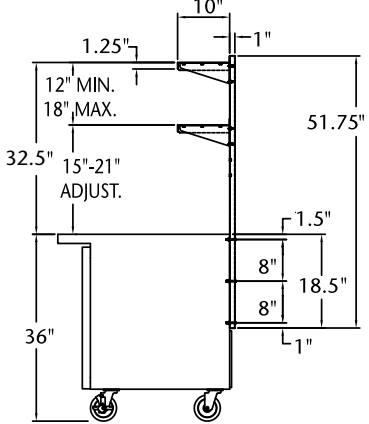

PLAN VIEW
NLSP27-8A, NLSMP27-12A

PLAN VIEW
NLSP36-10A, NLSMP36-15A

PLAN VIEW
NLSP48-12A, NLSMP48-18A

PLAN VIEW
NLSP60-16A, NLSMP60-24A

PLAN VIEW
NLSP72-18A, NLSMP72-30A

SINGLE SHELF SIDE VIEW

DOUBLE SHELF SIDE VIEW

Overshelf Options For NLU-A Undercounter/Worktable Refrigerators & Freezers

PLAN VIEW
NLUR/NLUF27A

PLAN VIEW
NLUR/NLUF36A

PLAN VIEW
NLUR/NLUF48A

PLAN VIEW
NLUR/NLUF60A

PLAN VIEW
NLUR/NLUF72A

SINGLE SHELF SIDE VIEW

DOUBLE SHELF SIDE VIEW

All specifications subject to change without notice.
©2020 Nor-Lake, Inc. All rights reserved.

Revision Date: 10/18