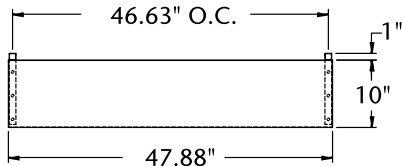

Overshelf Options For NLPT Series Pizza Prep Tables

PLAN VIEW NLPT44

PLAN VIEW NLPT67

PLAN VIEW NLPT93

SINGLE SHELF SIDE VIEW

DOUBLE SHELF SIDE VIEW

Overshelf Options For NLSP-A & NLSMP-A Series
Sandwich/Salad Prep Tables

PLAN VIEW
NLSP27-8A, NLSMP27-12A

PLAN VIEW
NLSP36-10A, NLSMP36-15A

PLAN VIEW
NLSP48-12A, NLSMP48-18A

PLAN VIEW
NLSP60-16A, NLSMP60-24A

PLAN VIEW
NLSP72-18A, NLSMP72-30A

SINGLE SHELF SIDE VIEW

DOUBLE SHELF SIDE VIEW