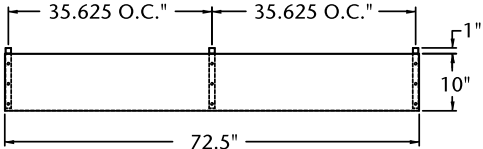

PLAN VIEW
NLSP27-8A, NLSMP27-12A

PLAN VIEW
NLSP36-10A, NLSMP36-15A

PLAN VIEW
NLSP48-12A, NLSMP48-18A

PLAN VIEW
NLSP60-16A, NLSMP60-24A

PLAN VIEW
NLSP72-18A, NLSMP72-30A

SINGLE SHELF SIDE VIEW

DOUBLE SHELF SIDE VIEW

Overshelf Options For NLU-A Undercounter/Worktable Refrigerators & Freezers

PLAN VIEW
NLUR/NLUF27A

PLAN VIEW
NLUR/NLUF36A

PLAN VIEW
NLUR/NLUF48A

PLAN VIEW
NLUR/NLUF60A

PLAN VIEW
NLUR/NLUF72A

SINGLE SHELF SIDE VIEW

DOUBLE SHELF SIDE VIEW

All specifications subject to change without notice.
©2020 Nor-Lake, Inc. All rights reserved.

Revision Date: 10/18