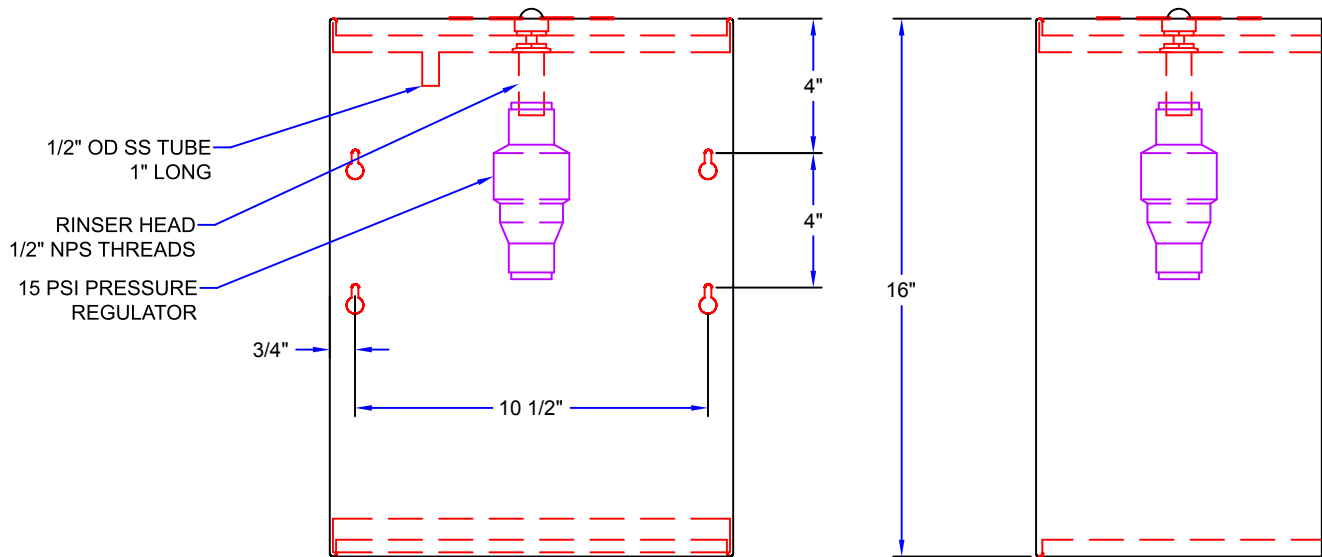

"UBRS" BOLT-ON RINSER UNIT

Includes 15 PSI Pressure Reducer

FEATURES:

- 18GA 300 Series Stainless Steel
- Push-Down Rinser Faucet
- Includes 15 PSI Pressure Reducer
- Mounts To The Front Of Any 12" Wide John Boos Underbar Unit
- NOTE: Equipment Is To Be Installed With Adequate Back Flow Protection To Comply With Applicable Federal, State, And Local Codes.

CERTIFICATIONS:

UBRS-12

"UBRS" BOLT-ON RINSER UNIT

MODEL	WEIGHT (LBS)
UBRS-12	34

ALL DIMENSIONS ARE TYPICAL. TOLERANCE +/- .500". JOHN BOOS & CO. RESERVES THE RIGHT TO CHANGE SPECIFICATIONS WITHOUT NOTICE.

DETAILED SPECIFICATIONS

"UBRS" BOLT-ON RINSER UNIT

MODEL	WEIGHT (LBS)
UBRS-12	34

ALL DIMENSIONS ARE TYPICAL. TOLERANCE +/- .500". JOHN BOOS & CO. RESERVES THE RIGHT TO CHANGE SPECIFICATIONS WITHOUT NOTICE.