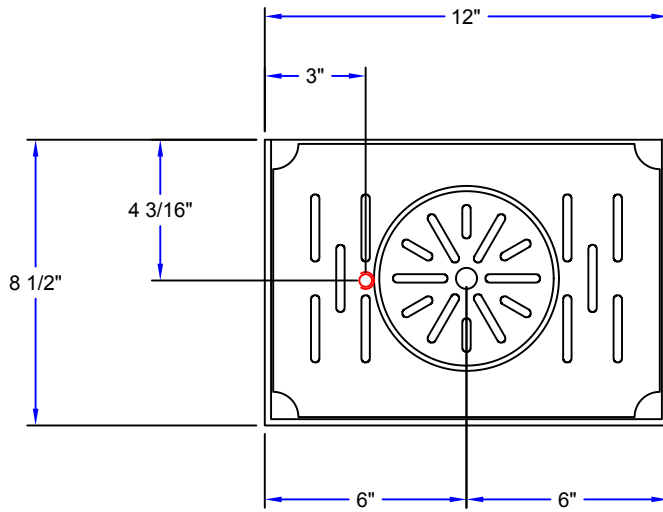

"UBRS" BOLT-ON RINSER UNIT

Includes 15 PSI Pressure Reducer

FEATURES:

- 18GA 300 Series Stainless Steel
- Push-Down Rinser Faucet
- Includes 15 PSI Pressure Reducer
- Mounts To The Front Of Any 12" Wide John Boos Underbar Unit
- NOTE: Equipment Is To Be Installed With Adequate Back Flow Protection To Comply With Applicable Federal, State, And Local Codes.

CERTIFICATIONS:

UBRS-12

"UBRS" BOLT-ON RINSER UNIT

MODEL	WEIGHT (LBS)
UBRS-12	34

ALL DIMENSIONS ARE TYPICAL. TOLERANCE +/- .500". JOHN BOOS & CO. RESERVES THE RIGHT TO CHANGE SPECIFICATIONS WITHOUT NOTICE.

DETAILED SPECIFICATIONS

"UBRS" BOLT-ON RINSER UNIT

MODEL	WEIGHT (LBS)
UBRS-12	34

ALL DIMENSIONS ARE TYPICAL. TOLERANCE +/- .500". JOHN BOOS & CO. RESERVES THE RIGHT TO CHANGE SPECIFICATIONS WITHOUT NOTICE.