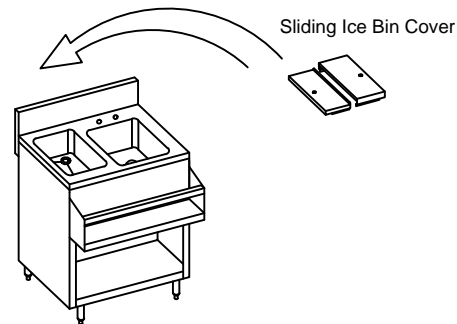

FRONT ELEVATION

SIDE VIEW

- 18 GA. 304 stainless steel construction.
- STS Leg and STS feet.
- Drain Basket Included.

PLAN VIEW

ISOMETRIC

DETAIL "A"

DRAWIN FOR :	MAT. TOP : 18GA. 304 S/S.	DATE	REVISIONS	<p>Tarrison Products Ltd.</p>
REF. NO :	BASE :			
ITEM NAME : Cocktail Mix Unit with Cover	REQ'D/ITEM :			
PROD. NO. : TA-CMU24WC	DATE : May/ 15/ 2018			
SCALE: 1/2" =1'-0"	BY :			
	CHECKED BY :			