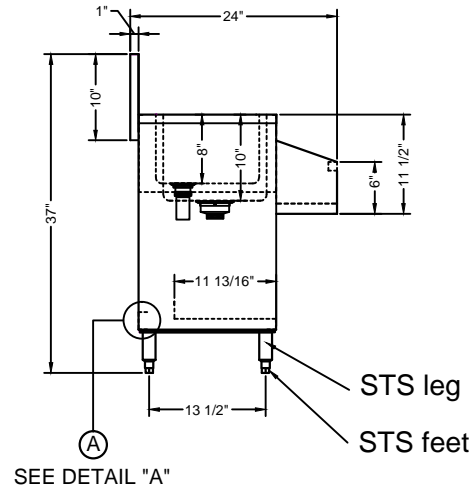

FRONT ELEVATION

SIDE VIEW

- 18 GA. 304 stainless steel construction.
- STS Leg and STS feet.
- Drain Basket Included.

PLAN VIEW

ISOMETRIC

DETAIL "A"

DRAWIN FOR :	MAT. TOP : 18GA. 304 S/S.	DATE	REVISIONS	<p>Tarrison Products Ltd.</p>
REF. NO :	BASE :			
ITEM NAME : Cocktail Mix Unit with Cover	REQ'D/ITEM :			
PROD. NO. : TA-CMU24WC	DATE : May/ 15/ 2018			
SCALE: 1/2" =1'-0"	BY :			
	CHECKED BY :			