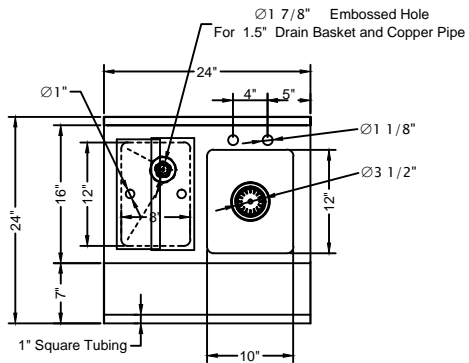

FRONT ELEVATION

SIDE VIEW

- 18 GA. 304 stainless steel construction.
- STS Leg and STS feet.
- Drain Basket Included.

PLAN VIEW

ISOMETRIC

DETAIL "A"

DRAWIN FOR :	MAT. TOP : 18GA. 304 S/S.	DATE	REVISIONS	<p>Tarrison Products Ltd.</p>
REF. NO :	BASE :			
ITEM NAME : Cocktail Mix Unit with Cover	REQ'D/ITEM :			
PROD. NO. : TA-CMU24WC	DATE : May/ 15/ 2018			
SCALE: 1/2" =1'-0"	BY :			
	CHECKED BY :			