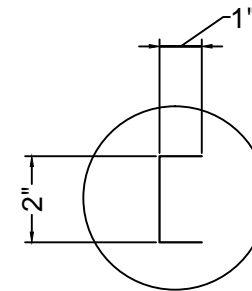

FRONT ELEVATION

SIDE VIEW

- 18 GA. 304 stainless steel construction.
- STS Leg and STS feet.
- Drain Basket Included.

PLAN VIEW

ISOMETRIC

DETAIL "A"

DRAWIN FOR :	MAT. TOP : 18GA. 304 S/S.	DATE	REVISIONS	<p>Tarrison Products Ltd.</p>
REF. NO :	BASE :			
ITEM NAME : Cocktail Mix Unit with Cover	REQ'D/ITEM :			
PROD. NO. : TA-CMU24WC	DATE : May/ 15/ 2018			
SCALE: 1/2" =1'-0"	BY :			
	CHECKED BY :			