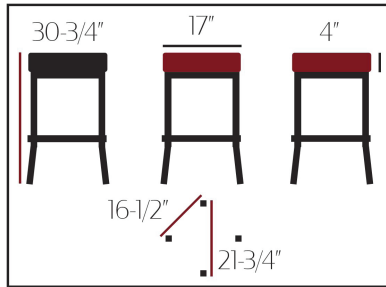

BB-288-CCS-RED

BB-288-CCS-WINE

BB-288-CCS-BLK

- Black powder coat stationary frame with single chrome rung
- Non-marring poly glides
- Button top seat has a plywood core with extra dense foam cushion
- Quality fabric-backed, commercial-grade vinyl
- Available with black, wine, red & espresso vinyl seats
- Button top seat ships unattached - simple seat attachment required
- Weight: 20 lbs