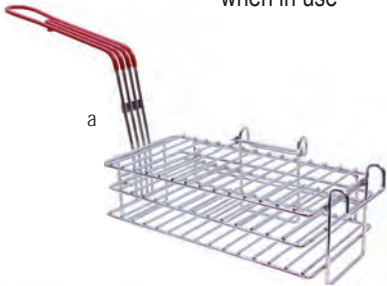

FRY BASKETS & TOOLS

BURRITO / TACO FRY BASKETS

- Choice of styles for easy cooking of taco shells, taco cups, tostadas, chimichangas and burritos
- Comfort grip vinyl handle keeps cool when in use

TACO BOWL FRY BASKETS

TACO / TOSTADA FRY BASKETS

Item #	Description	Min Order/ Case Pack
BURRITO / TACO FRY BASKETS—NICKEL PLATED STEEL WITH RED VINYL HANDLE †		
a. TB1164	Burrito Fry Basket	1 ea / 6 ea
b. TB60	Holds Six 6" Taco Shells	1 ea / 8 ea
c. TB24036	6" Double Taco Cups Fry Basket	1 ea / 12 ea
TB24039	8" Double Taco Cups Fry Basket	1 ea / 12 ea
TACO BOWL FRY BASKETS—CHROME PLATED STEEL †		
d. 4039	Shell Basket	1 ea / 4 ea
e. 44080	Deep Basket	1 ea / 4 ea
f. 44060	Sloped Basket	1 ea / 4 ea
BEAN MASHER—CHROME PLATED STEEL WITH VINYL COATED HANDLE †		
2455	24", 6" Square Face	1 ea / 4 ea
g. 3155	30", 6" Square Face	1 ea / 4 ea
PREP TRAYS / RAILS—CHROME PLATED STEEL AND 18/8 STAINLESS STEEL †		
4040	Fry / Taco Rail, Holds (12) 6" Taco Shells	1 ea / 2 ea
h. 937	Prep Tray, Holds up to 7 Tacos / Hot Dogs or 7 items	1 ea / 24 ea
TACO / TOSTADA FRY BASKETS—CHROME PLATED STEEL, BLACK VINYL HANDLES †		
i. 40	Holds Eight 6" Taco Shells	1 ea / 8 ea
41	Holds 17 - 6" Tostada Shells	1 ea / 8 ea