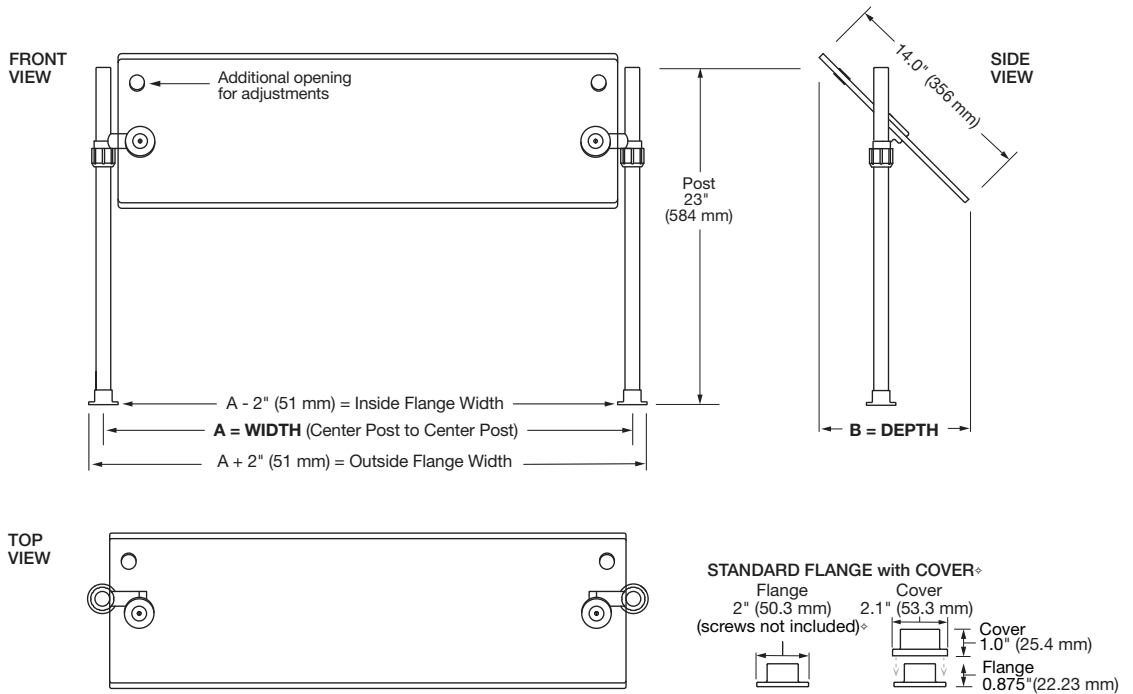

Flav-R-Shield™ Self-Service Sneeze Guards - Model ORBIT360
Item Numbers: ORBIT360-24, -36, -48, -60

Model ORBIT360

Standard offerings
(one bay shown)

SPECIFICATIONS
Flav-R-Shield™ Self-Service Sneeze Guards - Model ORBIT360

Number of Bays	Item Number	A Width Center of Post to center of Post	B Depth	Height	Approx. Weight ■
1	ORBIT360-36	36" (914 mm)	2" to 14" (51 to 356 mm)	23" (583 mm)	88 lbs. (40 kg)
2	ORBIT360-48	48" (1219 mm)			105 lbs. (48 kg)
2	ORBIT360-60	60" (1524 mm)			122 lbs. (56 kg)
2	ORBIT360-72	72" (1829 mm)			139 lbs. (64 kg)
2	ORBIT360-84	84" (2134 mm)			156 lbs. (71 kg)
3	ORBIT360-96	96" (2438 mm)			171 lbs. (76 kg)
3	ORBIT360-108	108" (2743 mm)			213 lbs. (97 kg)
3	ORBIT360-120	120" (3048 mm)			253 lbs. (115 kg)
4	ORBIT360-132	132" (3353 mm)			295 lbs. (134 kg)
4	ORBIT360-144	144" (3658 mm)			335 lbs. (152 kg)

◆ 2" (50 mm) long #8 counter sink screws are recommended for installations on most surfaces. Requirements will vary based on surface material and thickness. Fasteners not included.

■ Items may be shipped in multiple boxes.

PRODUCT SPECS
Flav-R-Shield™ Self-Service Sneeze Guard - Model ORBIT360

Flav-R-Shield Self-Service Sneeze Guard - Model ORBIT360 shall be manufactured by the Hatco Corporation, Milwaukee, WI 53234 U.S.A.
The unit shall be ... inches (millimeters) in overall width, ... inches (millimeters) in overall depth and ... inches (millimeters) in overall height.
The Sneeze Guard shall have patented 15° increment rotating Face Panel, Post Height of 23" (583 mm), Face panel(s) with additional circular openings for optimum

adjustment, 1" (25 mm) Diameter SAE 304 brushed stainless steel Posts, 0.375" (10 mm) thick tempered glass construction with 0.75" (19 mm) radius corners and flat polished edges. Unit will mount to stainless steel, natural and engineered solid stone surfaces and laminate countertops.
Warranty consists of one (1) year parts only.

HATCO CORPORATION | P.O. Box 340500 Milwaukee, WI 53234-0500 U.S.A. | (800) 558-0607 | (414) 671-6350

www.hatcocorp.com | www.hatcosneezeguards.com | support@hatcocorp.com | [Find a Hatco Rep](#) | [Image Library](#) | [Document Library](#) | [Patents](#) | [Chat](#)