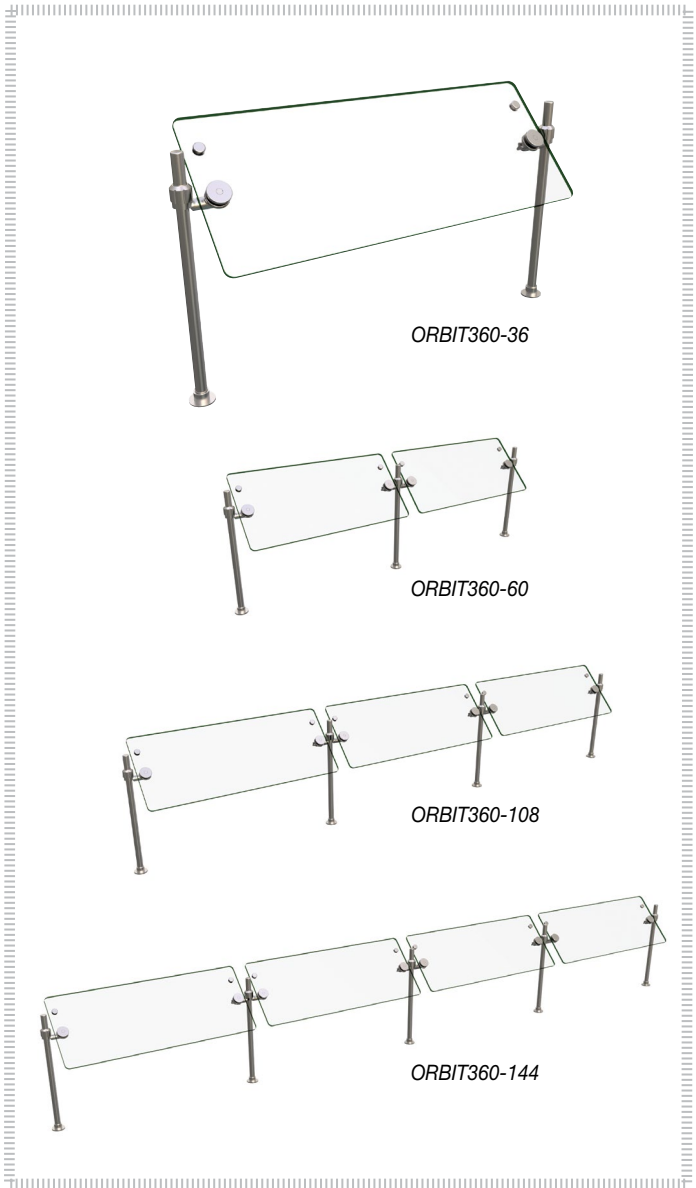

Standard features

- Patented 15° increment rotating Face Panel, perfect for radius counters
- Post Height is 23" (583 mm)
- Face panel has additional circular openings for optimum adjustment
- Stylish 1" (25 mm) Diameter SAE 304 brushed stainless steel Posts
- Durable 0.375" (10 mm) thick tempered glass construction with 0.75" (19 mm) radius corners and flat polished edges for a clean look throughout
- Mounts to stainless steel, natural and engineered solid stone surfaces and laminate countertops

Customizable features

- Face Panel: Widths 24" to 65.75" (610 to 1670 mm) per Bay in 0.25" (6 mm) increments
- End Panel: Right only, left only or none, 18" - 65.75" (457-1670 mm) Depths in 0.25" (6 mm) increments
- Depths in 0.25" (6 mm) increments
- Flange options: Above or below counter compression
- Light Bar: Panel must be 18" (457 mm) Wide or Wider

Accessories (available at any time)

18" (457 mm) Deep, 0.25" (6 mm) Thick tempered glass End Panels with hardware One Two

Customize unit now!

Custom configurations available:
Hardware, glass, lighting and more!
Scan or click the QR code to the left.
www.hatcosneezeguards.com

adjustment, 1" (25 mm) Diameter SAE 304 brushed stainless steel Posts, 0.375" (10 mm) thick tempered glass construction with 0.75" (19 mm) radius corners and flat polished edges. Unit will mount to stainless steel, natural and engineered solid stone surfaces and laminate countertops.
 Warranty consists of one (1) year parts only.