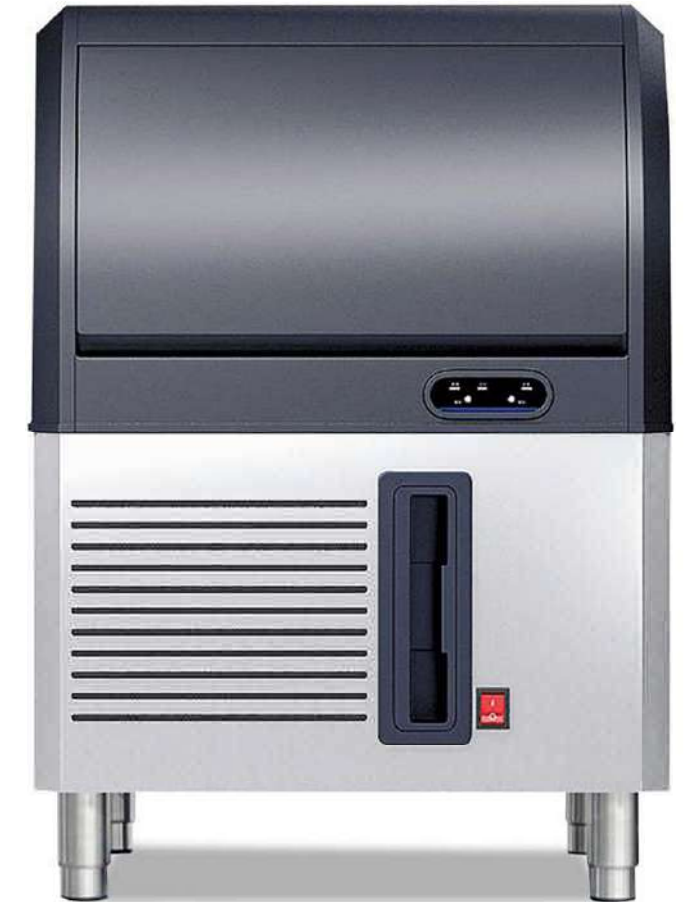

SELF-CONTAINED UNDERCOUNTER

This heavy duty self-contained ice maker feature for maximum output, good storage capacity with space-saving application. A modern design with advantage & intelligent operation panel and a small energy consumption

- Smart display with friendly operation
- Thermo insulated ice bin
- Heavy duty stainless steel exterior
- Removable & washable air filter
- Adjustable legs for firm & level place

ICE MAKING	ICE STORAGE	POWER	DIMENSION	COOLING	20GP/40HQ
40kg/24h	21kg	340w	450mm x 554mm x 823mm	Air/Water	72/144pcs
60kg/24h	21kg	380w	450mm x 554mm x 823mm	Air/Water	72/144pcs
100kg/24h	42kg	520w	630mm x 624mm x 865mm	Air/Water	48/96pcs
130kg/24h	42kg	580w	630mm x 624mm x 865mm	Air/Water	48/96pcs

SELF-CONTAINED UNDERCOUNTER

This heavy duty self-contained ice maker feature for maximum output, good storage capacity with space-saving application. A classic design with automatic, easy operation panel and a small energy consumption

- Ergonomically ice access with disappearing door
- Smart display with friendly operation
- Thermo insulated ice bin
- Heavy duty stainless steel exterior
- Removable & washable air filter
- Adjustable legs for firm & level place