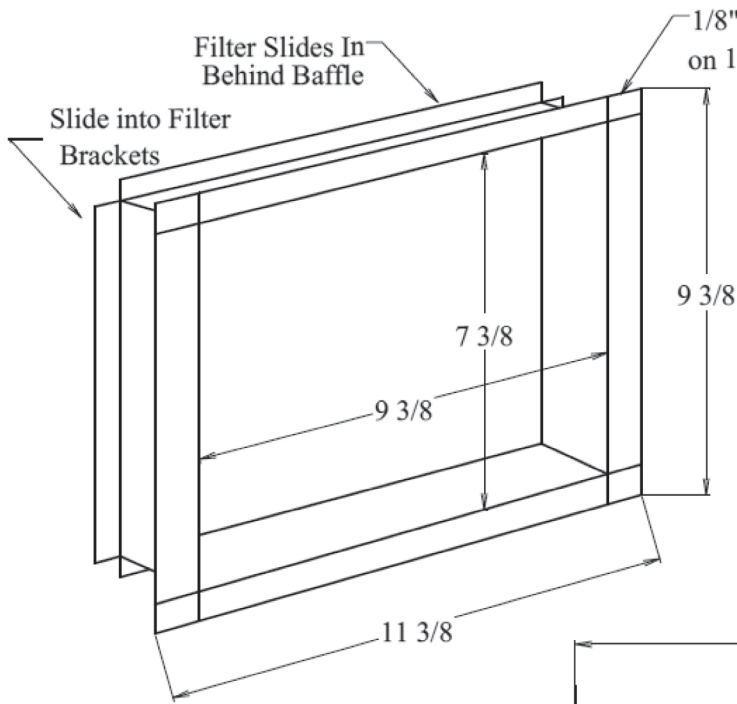

**Pairs with:**

- CR-UCM1
- CR-UCM2

Air Baffle designed to seal off Condenser Coil Air intake from hot exhaust air in Cabinet installation applications.

Floor of Cabinet

Side of Cabinet

Floor of Cabinet