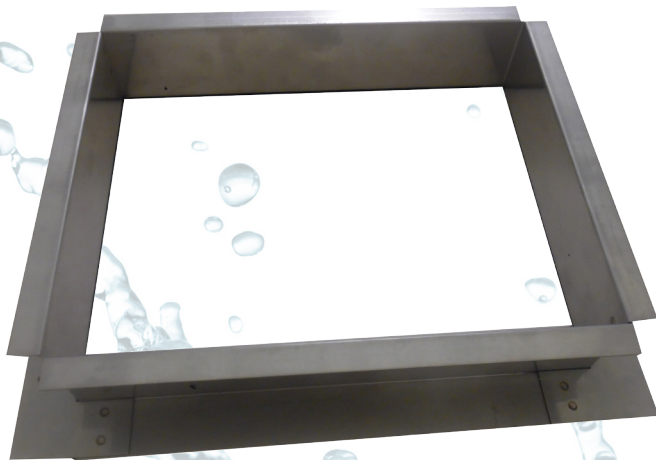

Project:

**Scan for more info!**

Owners Manual  
Quick Install  
Quick Sizing  
Install Layout  
Parts List

**CR-ABUCM**  
**Air Baffle Accessory Kit**

For use with undercounter models  
CR-UCM1 & CR-UCM2  
For Undercabinet mount applications

**Pairs with:**

- CR-UCM1
- CR-UCM2

Air Baffle designed to seal off Condenser Coil Air intake from hot exhaust air in Cabinet installation applications.

Floor of Cabinet

Side of Cabinet

Floor of Cabinet