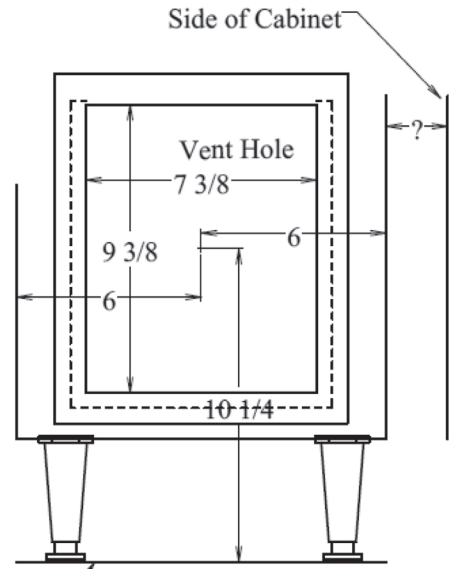

Project:

**Scan for more info!**

Owners Manual  
Quick Install  
Quick Sizing  
Install Layout  
Parts List

**CR-ABUCM**  
**Air Baffle Accessory Kit**

For use with undercounter models  
CR-UCM1 & CR-UCM2  
For Undercabinet mount applications

**Pairs with:**

- CR-UCM1
- CR-UCM2

Air Baffle designed to seal off Condenser Coil Air intake from hot exhaust air in Cabinet installation applications.

Floor of Cabinet

Side of Cabinet

Floor of Cabinet