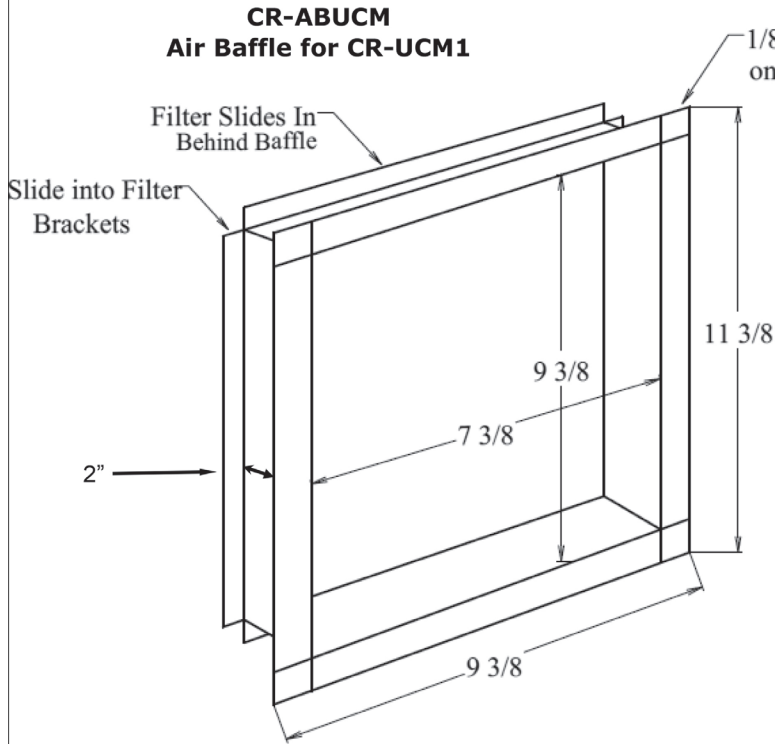

Project:

**Scan for more info!**

Owners Manual  
Quick Install  
Quick Sizing  
Install Layout  
Parts List

**CR-ABUCM**  
**Air Baffle Accessory Kit**

For use with undercounter models  
CR-UCM1 & CR-UCM2  
For Undercabinet mount applications

**Pairs with:**

- CR-UCM1
- CR-UCM2

Air Baffle designed to seal off Condenser Coil Air intake from hot exhaust air in Cabinet installation applications.

Floor of Cabinet

Side of Cabinet

Floor of Cabinet