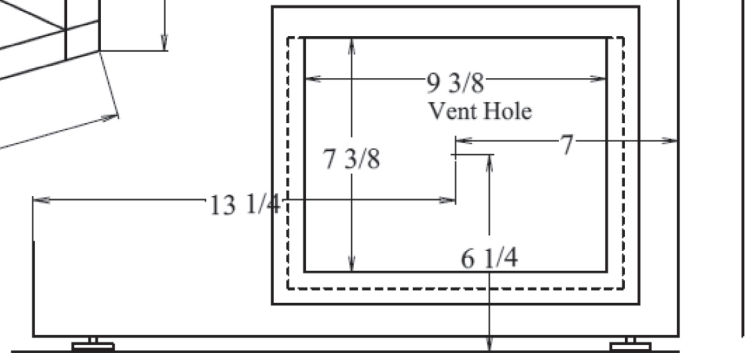

**Pairs with:**

- CR-UCM1
- CR-UCM2

Air Baffle designed to seal off Condenser Coil Air intake from hot exhaust air in Cabinet installation applications.

Floor of Cabinet

Side of Cabinet

Floor of Cabinet