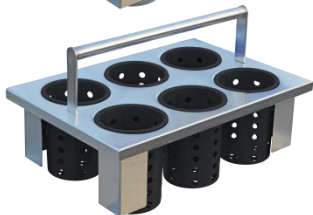

E1 System Inserts (cont'd)

Drop-In Silverware Basket - E1-BS6OE-SS

- Single (1) - size insert
- Six (6) hole basket with drop-down handle for dispensing
- Includes six (6) Steril-Sil S-500 silverware cylinders
- NSF approved

Drop-In Silverware Basket - E1-BS6OE-RP-WHITE

- Single (1) - size insert
- Six (6) hole basket with drop-down handle for dispensing
- Includes six (6) Steril-Sil RP-25-WHITE silverware cylinders
- NSF approved

Drop-In Silverware Basket - E1-BS6OE-RP-GRAY

- Single (1) - size insert
- Six (6) hole basket with drop-down handle for dispensing
- Includes six (6) Steril-Sil RP-25-GRAY silverware cylinders
- NSF approved