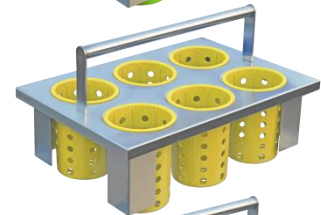

Drop-In Silverware Basket - E1-BS6OE-RP-BLUE

- Single (1) - size insert
- Six (6) hole basket with drop-down handle for dispensing
- Includes six (6) Steril-Sil RP-25-BLUE silverware cylinders
- NSF approved

E1 System Inserts (cont'd)

Drop-In Silverware Basket - E1-BS6OE-RP-HUNTER

- Single (1) - size insert
- Six (6) hole basket with drop-down handle for dispensing
- Includes six (6) Steril-Sil RP-25-HUNTER silverware cylinders
- NSF approved

Drop-In Silverware Basket - E1-BS6OE-RP-LIME

- Single (1) - size insert
- Six (6) hole basket with drop-down handle for dispensing
- Includes six (6) Steril-Sil RP-25-LIME silverware cylinders
- NSF approved

Drop-In Silverware Basket - E1-BS6OE-RP-YELLOW

- Single (1) - size insert
- Six (6) hole basket with drop-down handle for dispensing
- Includes six (6) Steril-Sil RP-25-YELLOW silverware cylinders
- NSF approved