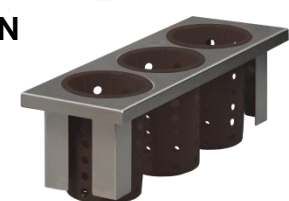

E1 System Inserts (cont'd)

Drop-In 3-Hole Silverware Insert - E1-BS3OE-RP-HUNTER

- Half (1/2) - size insert
- 3-hole drop in insert
- Includes three (3) Steril-Sil RP-25-HUNTER silverware cylinders
- NSF approved

Drop-In 3-Hole Silverware Insert - E1-BS3OE-RP-LIME

- Half (1/2) - size insert
- 3-hole drop in insert
- Includes three (3) Steril-Sil RP-25-LIME silverware cylinders
- NSF approved

Drop-In 3-Hole Silverware Insert - E1-BS3OE-RP-YELLOW

- Half (1/2) - size insert
- 3-hole drop in insert
- Includes three (3) Steril-Sil RP-25-YELLOW silverware cylinders
- NSF approved

Drop-In 3-Hole Silverware Insert - E1-BS3OE-RP-ORANGE

- Half (1/2) - size insert
- 3-hole drop in insert
- Includes three (3) Steril-Sil RP-25-ORANGE silverware cylinders
- NSF approved

Drop-In 3-Hole Silverware Insert - E1-BS3OE-RP-RED

- Half (1/2) - size insert
- 3-hole drop in insert
- Includes three (3) Steril-Sil RP-25-RED silverware cylinders
- NSF approved

Drop-In 3-Hole Silverware Insert - E1-BS3OE-RP-BROWN

- Half (1/2) - size insert
- 3-hole drop in insert
- Includes three (3) Steril-Sil RP-25-BROWN silverware cylinders
- NSF approved