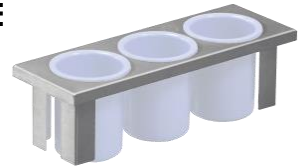

Drop-In Container Basket - E1-BS6OE-PC-BLUE

- Single (1) - size insert
- Six (6) hole basket with drop-down handle for dispensing
- Includes six (6) Steril-Sil PC-700-BLUE 30 oz. plastic solid containers
- NSF approved

PC-700 Container Colors
Black, White, Gray, Red and Blue.

E1 System Inserts (cont'd)

Drop-In 3-Hole Container Insert - E1-BS3OE-SC-750

- Half (1/2) - size insert
- 3-hole drop in insert
- Includes three (3) Steril-Sil SC-750 30 oz. stainless steel solid containers
- NSF approved

Drop-In 3-Hole Container Insert - E1-BS3OE-PC-BLACK

- Half (1/2) - size insert
- 3-hole drop in insert
- Includes three (3) Steril-Sil PC-700-BLACK 30 oz. plastic solid containers
- NSF approved

Drop-In 3-Hole Container Insert - E1-BS3OE-PC-WHITE

- Half (1/2) - size insert
- 3-hole drop in insert
- Includes three (3) Steril-Sil PC-700-WHITE 30 oz. plastic solid containers
- NSF approved

Drop-In 3-Hole Container Insert - E1-BS3OE-PC-GRAY

- Half (1/2) - size insert
- 3-hole drop in insert
- Includes three (3) Steril-Sil PC-700-GRAY 30 oz. plastic solid containers
- NSF approved