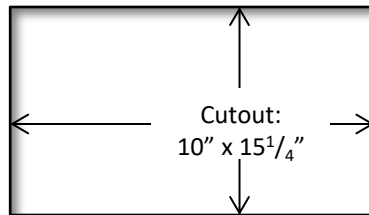

E1 System Inserts (cont'd)

Miscellaneous capacities
Quantity counts to help size a system

Model #	Description	Capacity
S-500	Stainless steel silverware cylinder	• (6) dozen flatware forks (max) • (4) dozen flatware forks (typical)
SC-750 PC-700 series	Stainless steel solid container Plastic solid containers	• (145) wrapped straws • (560) stir sticks (small plastic) • (100) sweetener packs • (78) 1/5 oz. condiment packs • (34) 1/2 oz. condiment packs • (24) creamer cups
5" Tork napkin dispenser	Napkin dispenser included with E1-2N5-1VH and the E1-1N52SD-1VH	• 250 Tork napkins per single dispenser

E1 Insert cutout*
(Not to scale)

* It is not recommended to place E1 System inserts directly into a countertop. For in-counter applications, use the E1-DDF or E1-DDA drop-in dispensers as protective liners.

⚠ California Prop 65 Warning ⚠

WARNING: These products may contain chemicals known to the state of California to cause cancer and birth defects or other reproductive harm.

For more information: www.P65Warnings.ca.gov