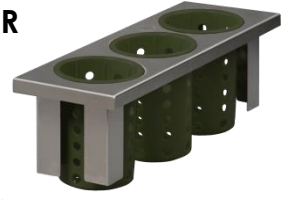

Drop-In 3-Hole Silverware Insert - E1-BS3OE-RP-VIOLET

- Half (1/2) - size insert
- 3-hole drop in insert
- Includes three (3) Steril-Sil RP-25-VIOLET silverware cylinders
- NSF approved

Drop-In 3-Hole Silverware Insert - E1-BS3OE-RP-PURPLE

- Half (1/2) - size insert
- 3-hole drop in insert
- Includes three (3) Steril-Sil RP-25-PURPLE silverware cylinders
- NSF approved

Drop-In 3-Hole Silverware Insert - E1-BS3OE-RP-BLUE

- Half (1/2) - size insert
- 3-hole drop in insert
- Includes three (3) Steril-Sil RP-25-BLUE silverware cylinders
- NSF approved

E1 System Inserts (cont'd)

Drop-In 3-Hole Silverware Insert - E1-BS3OE-RP-HUNTER

- Half (1/2) - size insert
- 3-hole drop in insert
- Includes three (3) Steril-Sil RP-25-HUNTER silverware cylinders
- NSF approved

Drop-In 3-Hole Silverware Insert - E1-BS3OE-RP-LIME

- Half (1/2) - size insert
- 3-hole drop in insert
- Includes three (3) Steril-Sil RP-25-LIME silverware cylinders
- NSF approved

Drop-In 3-Hole Silverware Insert - E1-BS3OE-RP-YELLOW