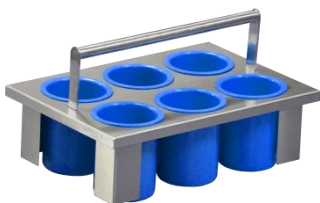

Drop-In Container Basket - E1-BS6OE-PC-BLUE

- Single (1) - size insert
- Six (6) hole basket with drop-down handle for dispensing
- Includes six (6) Steril-Sil PC-700-BLUE 30 oz. plastic solid containers
- NSF approved