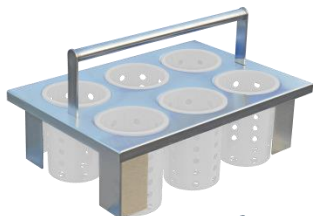

Many size inserts to maximize space

- Half-size inserts
- Single size inserts
- 1.5 size inserts
- Double size inserts

Dispensing solutions for the following

- Silverware
- Plasticware
- Condiment packs
- Bulk condiments with pumps
- Napkins
- Straws and stir sticks
- Sweeteners
- Creamer
- Cups, lids and cup sleeves
- Trash and recycling inserts
- Flat-top inserts to place coffee urns, baskets, decorations, signage, and anything else needed at the point of use!

E1 System Inserts (cont'd)

Drop-In Silverware Basket - E1-BS6OE-SS

- Single (1) - size insert
- Six (6) hole basket with drop-down handle for dispensing
- Includes six (6) Steril-Sil S-500 silverware cylinders
- NSF approved

Drop-In Silverware Basket - E1-BS6OE-RP-WHITE

- Single (1) - size insert
- Six (6) hole basket with drop-down handle for dispensing
- Includes six (6) Steril-Sil RP-25-WHITE silverware cylinders
- NSF approved