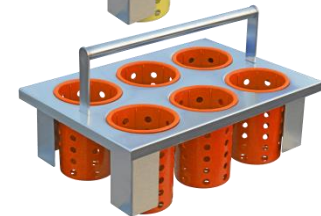

Drop-In Silverware Basket - E1-BS6OE-RP-RED

- Single (1) - size insert
- Six (6) hole basket with drop-down handle for dispensing
- Includes six (6) Steril-Sil RP-25-RED silverware cylinders
- NSF approved