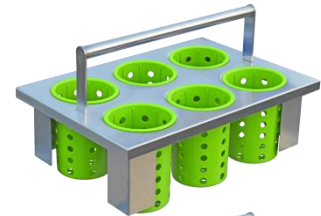

Drop-In Silverware Basket - E1-BS6OE-RP-BLUE

- Single (1) - size insert
- Six (6) hole basket with drop-down handle for dispensing
- Includes six (6) Steril-Sil RP-25-BLUE silverware cylinders
- NSF approved

E1 System Inserts (cont'd)

Drop-In Silverware Basket - E1-BS6OE-RP-HUNTER

- Single (1) - size insert
- Six (6) hole basket with drop-down handle for dispensing
- Includes six (6) Steril-Sil RP-25-HUNTER silverware cylinders
- NSF approved

Drop-In Silverware Basket - E1-BS6OE-RP-LIME

- Single (1) - size insert
- Six (6) hole basket with drop-down handle for dispensing
- Includes six (6) Steril-Sil RP-25-LIME silverware cylinders
- NSF approved

Drop-In Silverware Basket - E1-BS6OE-RP-YELLOW

- Single (1) - size insert
- Six (6) hole basket with drop-down handle for dispensing
- Includes six (6) Steril-Sil RP-25-YELLOW silverware cylinders
- NSF approved