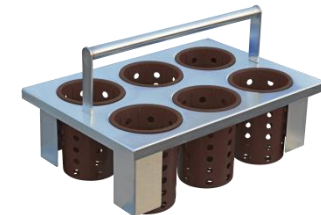

RP-25 Cylinder Colors

White, Gray, Black, Violet, Purple, Blue, Hunter, Lime, Yellow, Orange, Red and Brown.