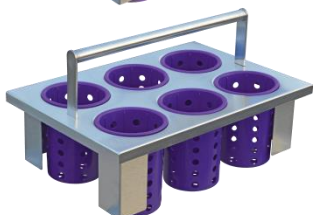

Drop-In Silverware Basket - E1-BS6OE-RP-WHITE

- Single (1) - size insert
- Six (6) hole basket with drop-down handle for dispensing
- Includes six (6) Steril-Sil RP-25-WHITE silverware cylinders
- NSF approved

Drop-In Silverware Basket - E1-BS6OE-RP-GRAY

- Single (1) - size insert
- Six (6) hole basket with drop-down handle for dispensing
- Includes six (6) Steril-Sil RP-25-GRAY silverware cylinders
- NSF approved

Drop-In Silverware Basket - E1-BS6OE-RP-BLACK

- Single (1) - size insert
- Six (6) hole basket with drop-down handle for dispensing
- Includes six (6) Steril-Sil RP-25-BLACK silverware cylinders
- NSF approved

Drop-In Silverware Basket - E1-BS6OE-RP-VIOLET

- Single (1) - size insert
- Six (6) hole basket with drop-down handle for dispensing
- Includes six (6) Steril-Sil RP-25-VIOLET silverware cylinders
- NSF approved