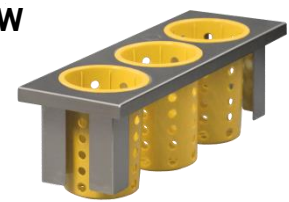

- Half (1/2) - size insert
- 3-hole drop in insert
- Includes three (3) Steril-Sil RP-25-PURPLE silverware cylinders
- NSF approved

Drop-In 3-Hole Silverware Insert - E1-BS3OE-RP-BLUE

- Half (1/2) - size insert
- 3-hole drop in insert
- Includes three (3) Steril-Sil RP-25-BLUE silverware cylinders
- NSF approved

E1 System Inserts (cont'd)

Drop-In 3-Hole Silverware Insert - E1-BS3OE-RP-HUNTER

- Half (1/2) - size insert
- 3-hole drop in insert
- Includes three (3) Steril-Sil RP-25-HUNTER silverware cylinders
- NSF approved

Drop-In 3-Hole Silverware Insert - E1-BS3OE-RP-LIME

- Half (1/2) - size insert
- 3-hole drop in insert
- Includes three (3) Steril-Sil RP-25-LIME silverware cylinders
- NSF approved

Drop-In 3-Hole Silverware Insert - E1-BS3OE-RP-YELLOW

- Half (1/2) - size insert
- 3-hole drop in insert
- Includes three (3) Steril-Sil RP-25-YELLOW silverware cylinders
- NSF approved

Drop-In 3-Hole Silverware Insert - E1-BS3OE-RP-ORANGE

- Half (1/2) - size insert
- 3-hole drop in insert
- Includes three (3) Steril-Sil RP-25-ORANGE silverware cylinders
- NSF approved