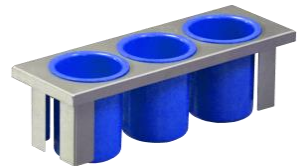

E1 System Inserts (cont'd)

Drop-In 3-Hole Container Insert - E1-BS3OE-SC-750

- Half (1/2) - size insert
- 3-hole drop in insert
- Includes three (3) Steril-Sil SC-750 30 oz. stainless steel solid containers
- NSF approved

Drop-In 3-Hole Container Insert - E1-BS3OE-PC-BLACK

- Half (1/2) - size insert
- 3-hole drop in insert
- Includes three (3) Steril-Sil PC-700-BLACK 30 oz. plastic solid containers
- NSF approved

Drop-In 3-Hole Container Insert - E1-BS3OE-PC-WHITE

- Half (1/2) - size insert
- 3-hole drop in insert
- Includes three (3) Steril-Sil PC-700-WHITE 30 oz. plastic solid containers
- NSF approved

Drop-In 3-Hole Container Insert - E1-BS3OE-PC-GRAY

- Half (1/2) - size insert
- 3-hole drop in insert
- Includes three (3) Steril-Sil PC-700-GRAY 30 oz. plastic solid containers
- NSF approved

Drop-In 3-Hole Container Insert - E1-BS3OE-PC-RED

- Half (1/2) - size insert
- 3-hole drop in insert
- Includes three (3) Steril-Sil PC-700-RED 30 oz. plastic solid containers
- NSF approved

Drop-In 3-Hole Container Insert - E1-BS3OE-PC-BLUE

- Half (1/2) - size insert
- 3-hole drop in insert
- Includes three (3) Steril-Sil PC-700-BLUE 30 oz. plastic solid containers
- NSF approved