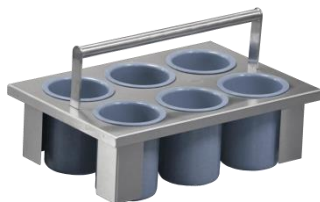

Drop-In Container Basket - E1-BS6OE-PC-GRAY

- Single (1) - size insert
- Six (6) hole basket with drop-down handle for dispensing
- Includes six (6) Steril-Sil PC-700-GRAY 30 oz. plastic solid containers
- NSF approved