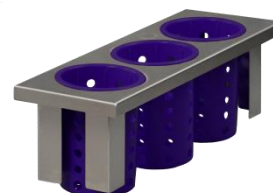

Drop-In 3-Hole Silverware Insert - E1-BS3OE-RP-WHITE

- Half (1/2) - size insert
- 3-hole drop in insert
- Includes three (3) Steril-Sil RP-25-WHITE silverware cylinders
- NSF approved

Drop-In 3-Hole Silverware Insert - E1-BS3OE-RP-GRAY

- Half (1/2) - size insert
- 3-hole drop in insert
- Includes three (3) Steril-Sil RP-25-GRAY silverware cylinders
- NSF approved

Drop-In 3-Hole Silverware Insert - E1-BS3OE-RP-BLACK

- Half (1/2) - size insert
- 3-hole drop in insert
- Includes three (3) Steril-Sil RP-25-BLACK silverware cylinders
- NSF approved

Drop-In 3-Hole Silverware Insert - E1-BS3OE-RP-VIOLET

- Half (1/2) - size insert
- 3-hole drop in insert
- Includes three (3) Steril-Sil RP-25-VIOLET silverware cylinders
- NSF approved

Drop-In 3-Hole Silverware Insert - E1-BS3OE-RP-PURPLE