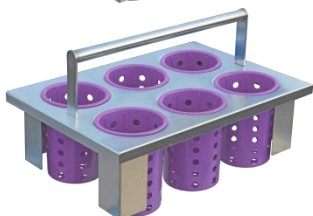

E1 System Inserts (cont'd)

Drop-In Silverware Basket - E1-BS6OE-SS

- Single (1) - size insert
- Six (6) hole basket with drop-down handle for dispensing
- Includes six (6) Steril-Sil S-500 silverware cylinders
- NSF approved

Drop-In Silverware Basket - E1-BS6OE-RP-WHITE

- Single (1) - size insert
- Six (6) hole basket with drop-down handle for dispensing
- Includes six (6) Steril-Sil RP-25-WHITE silverware cylinders
- NSF approved

Drop-In Silverware Basket - E1-BS6OE-RP-GRAY

- Single (1) - size insert
- Six (6) hole basket with drop-down handle for dispensing
- Includes six (6) Steril-Sil RP-25-GRAY silverware cylinders
- NSF approved

Drop-In Silverware Basket - E1-BS6OE-RP-BLACK

- Single (1) - size insert
- Six (6) hole basket with drop-down handle for dispensing
- Includes six (6) Steril-Sil RP-25-BLACK silverware cylinders
- NSF approved