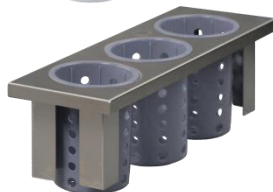

Drop-In Silverware Basket - E1-BS6OE-RP-BROWN

- Single (1) - size insert
- Six (6) hole basket with drop-down handle for dispensing
- Includes six (6) Steril-Sil RP-25-BROWN silverware cylinders
- NSF approved

RP-25 Cylinder Colors

White, Gray, Black, Violet, Purple, Blue, Hunter, Lime, Yellow, Orange, Red and Brown.

E1 System Inserts (cont'd)

Drop-In 3-Hole Silverware Insert - E1-BS3OE-SS

- Half (1/2) - size insert
- 3-hole drop in insert
- Includes three (3) Steril-Sil S-500 silverware cylinders
- NSF approved

Drop-In 3-Hole Silverware Insert - E1-BS3OE-RP-WHITE

- Half (1/2) - size insert
- 3-hole drop in insert
- Includes three (3) Steril-Sil RP-25-WHITE silverware cylinders
- NSF approved

Drop-In 3-Hole Silverware Insert - E1-BS3OE-RP-GRAY

- Half (1/2) - size insert
- 3-hole drop in insert
- Includes three (3) Steril-Sil RP-25-GRAY silverware cylinders
- NSF approved

Drop-In 3-Hole Silverware Insert - E1-BS3OE-RP-BLACK

- Half (1/2) - size insert
- 3-hole drop in insert
- Includes three (3) Steril-Sil RP-25-BLACK silverware cylinders
- NSF approved