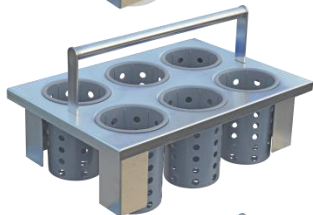

E1 System Inserts (cont'd)

Drop-In Silverware Basket - E1-BS6OE-SS

- Single (1) - size insert
- Six (6) hole basket with drop-down handle for dispensing
- Includes six (6) Steril-Sil S-500 silverware cylinders
- NSF approved

Drop-In Silverware Basket - E1-BS6OE-RP-WHITE

- Single (1) - size insert
- Six (6) hole basket with drop-down handle for dispensing
- Includes six (6) Steril-Sil RP-25-WHITE silverware cylinders
- NSF approved

Drop-In Silverware Basket - E1-BS6OE-RP-GRAY

- Single (1) - size insert
- Six (6) hole basket with drop-down handle for dispensing
- Includes six (6) Steril-Sil RP-25-GRAY silverware cylinders
- NSF approved