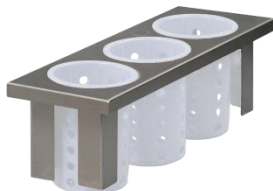

Drop-In Silverware Basket - E1-BS6OE-RP-BROWN

- Single (1) - size insert
- Six (6) hole basket with drop-down handle for dispensing
- Includes six (6) Steril-Sil RP-25-BROWN silverware cylinders
- NSF approved

RP-25 Cylinder Colors

White, Gray, Black, Violet, Purple, Blue, Hunter, Lime, Yellow, Orange, Red and Brown.

E1 System Inserts (cont'd)

Drop-In 3-Hole Silverware Insert - E1-BS3OE-SS

- Half (1/2) - size insert
- 3-hole drop in insert
- Includes three (3) Steril-Sil S-500 silverware cylinders
- NSF approved

Drop-In 3-Hole Silverware Insert - E1-BS3OE-RP-WHITE

- Half (1/2) - size insert
- 3-hole drop in insert
- Includes three (3) Steril-Sil RP-25-WHITE silverware cylinders
- NSF approved

Drop-In 3-Hole Silverware Insert - E1-BS3OE-RP-GRAY

- Half (1/2) - size insert
- 3-hole drop in insert
- Includes three (3) Steril-Sil RP-25-GRAY silverware cylinders
- NSF approved

Drop-In 3-Hole Silverware Insert - E1-BS3OE-RP-BLACK

- Half (1/2) - size insert
- 3-hole drop in insert
- Includes three (3) Steril-Sil RP-25-BLACK silverware cylinders
- NSF approved