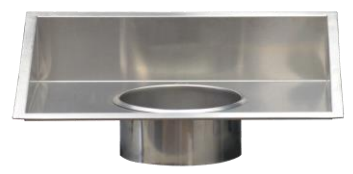

2 Position Flat Top Insert - E1-FTA-2V

- Double (2) - size insert
- Creates a flat space in angled dispensers/carts and counters
- Flat space dimensions are 20 3/4" wide x 14 1/8" front to back
- NSF approved

E1 System Inserts (cont'd)

Trash/Recycling Insert - E1-RCS-1V

- Single (1) - size insert
- Round chute is 4" in diameter
- 2-pieces, easily cleaned in dish machine
- NSF approved

Trash/Recycling Insert - E1-RCL-2V

- Double (2) - size insert
- Round chute is 8 1/2" in diameter
- 2-pieces, easily cleaned in dish machine
- NSF approved

Condiment Pump Insert- E1-CND1-1V

- Single (1) - size insert
- Fits one (1) 2.5 or 3.5 quart fountain jar (not included)
- For use with condiment pump or ladle with lid (not included)
- NSF approved