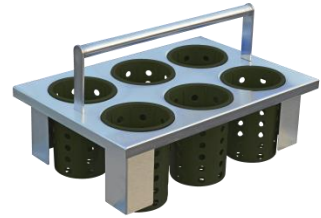

Drop-In Silverware Basket - E1-BS6OE-RP-PURPLE

- Single (1) - size insert
- Six (6) hole basket with drop-down handle for dispensing
- Includes six (6) Steril-Sil RP-25-PURPLE silverware cylinders
- NSF approved

Drop-In Silverware Basket - E1-BS6OE-RP-BLUE

- Single (1) - size insert
- Six (6) hole basket with drop-down handle for dispensing
- Includes six (6) Steril-Sil RP-25-BLUE silverware cylinders
- NSF approved

E1 System Inserts (cont'd)

Drop-In Silverware Basket - E1-BS6OE-RP-HUNTER

- Single (1) - size insert
- Six (6) hole basket with drop-down handle for dispensing
- Includes six (6) Steril-Sil RP-25-HUNTER silverware cylinders
- NSF approved