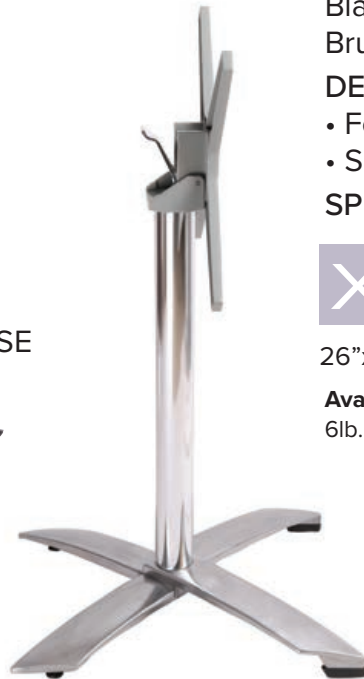

AB2222

AB2723

FINISHES

Aluminum

DESCRIPTION

- Suitable for Indoor/Outdoor Use

SPREAD

22"x22"
26"x26"

27"x23"

TABLEBASE COLLECTION

AB SERIES

FA BASE

FINISHES

Black Powder Coated Aluminum

Brushed Aluminum

DESCRIPTION

- Folding Base
- Suitable for Indoor/Outdoor Use

SPREAD

26"x26"

Available in Bar Height 40 1/2".

6lb. Extra Weight Available for Added Stability.

TABLEBASE COLLECTION

FA SERIES