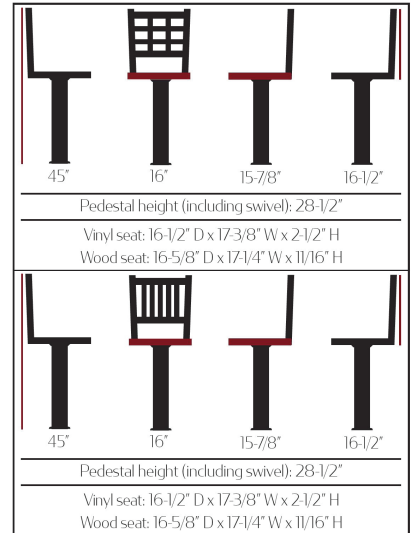

SL6163-RED

SL6163-WINE

For COUNTER HEIGHT
Verticalback
bolt down pedestals,
use **SL7090** for the part
number - same pricing.