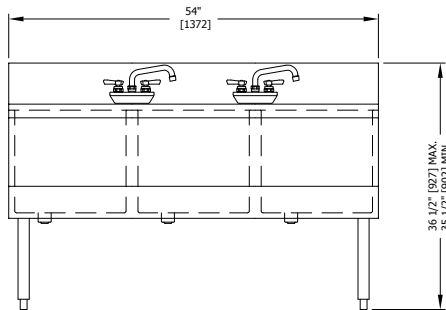

UNDERBAR MULTI-TANK SINK UNITS

Three and Four Tanks, Extra Capacity

MODEL NOS.	TS(D)543CA	TS(D)724CA	
DIMENSIONS: EXTERIOR (mm)	Length	54 (1372)	36 (1829)
	Width	TS Series 18-9/16" / TSD Series 24"	
	Height	Free standing = 36" Height / Modbar = 40-3/8" height	
	Number of Tanks	3	4
	Weight (lbs)	205 (93)	255 (116)
MATERIALS	General	All stainless steel parts	
	Ends, Back & Bottom	Stainless steel	
	Backsplash	6" high (4" high optional) with 1" return at the top, mechanically fastened and sealed to hand sink top with steel support brackets. TS Series: 20 gauge stainless steel TSD Series: 5-1/2" rear deck, 20 gauge stainless steel on backsplash and rear deck	
	Legs	1-5/8" tubular, stainless steel with 1" adjustable thermoplastic feet	
	Rinse Tank	20 gauge stainless steel, 16"x16-1/4"x15" deep. All horizontal corners have 1/4" radius and vertical corners have 3/16" radius with balled corners. Furnished with 1-1/2" stainless steel drain socket and 12" standpipe. Sound deadening underside.	
	Water Faucet	Hot and cold, heavy-duty all brass construction, chrome plated. Must be ordered separately. TS Series: Wall mount with 6" swing spout TSD Series: Deck-mount with 6" swing spout	
PLUMBING	Drain Connection	1-1/2" NPS male. Hot and cold water connection 1/4" NPT female.	
OPTIONAL ACCESSORIES	Optional lead-free faucet available for both 3 and 4 sink models		