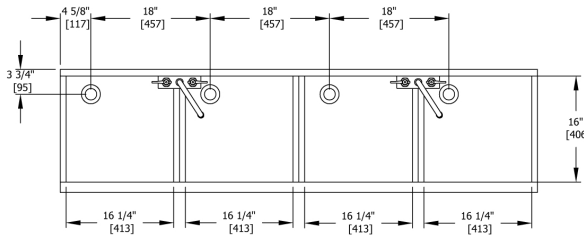

UNDERBAR MULTI-TANK SINK UNITS

Three and Four Tanks, Extra Capacity

MODEL NOS.	TS(D)543CA	TS(D)724CA	
DIMENSIONS: EXTERIOR (mm)	Length	54 (1372)	36 (1829)
	Width	TS Series 18-9/16" / TSD Series 24"	
	Height	Free standing = 36" Height / Modbar = 40-3/8" height	
	Number of Tanks	3	4
	Weight (lbs)	205 (93)	255 (116)
MATERIALS	General	All stainless steel parts	
	Ends, Back & Bottom	Stainless steel	
	Backsplash	6" high (4" high optional) with 1" return at the top, mechanically fastened and sealed to hand sink top with steel support brackets. TS Series: 20 gauge stainless steel TSD Series: 5-1/2" rear deck, 20 gauge stainless steel on backsplash and rear deck	
	Legs	1-5/8" tubular, stainless steel with 1" adjustable thermoplastic feet	
	Rinse Tank	20 gauge stainless steel, 16"x16-1/4"x15" deep. All horizontal corners have 1/4" radius and vertical corners have 3/16" radius with balled corners. Furnished with 1-1/2" stainless steel drain socket and 12" standpipe. Sound deadening underside.	
	Water Faucet	Hot and cold, heavy-duty all brass construction, chrome plated. Must be ordered separately. TS Series: Wall mount with 6" swing spout TSD Series: Deck-mount with 6" swing spout	
PLUMBING	Drain Connection	1-1/2" NPS male. Hot and cold water connection 1/4" NPT female.	
OPTIONAL ACCESSORIES	Optional lead-free faucet available for both 3 and 4 sink models		