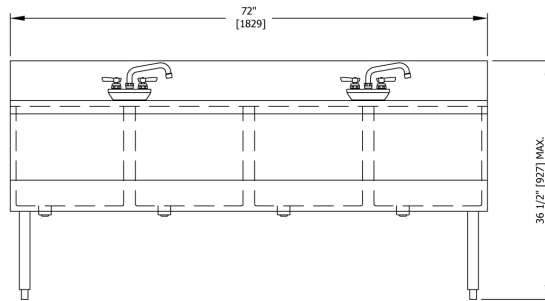

UNDERBAR MULTI-TANK SINK UNITS

Three and Four Tanks, Extra Capacity

MODEL NOS.	TS(D)543CA	TS(D)724CA	
DIMENSIONS: EXTERIOR (mm)	Length	54 (1372)	36 (1829)
	Width	TS Series 18-9/16" / TSD Series 24"	
	Height	Free standing = 36" Height / Modbar = 40-3/8" height	
	Number of Tanks	3	4
	Weight (lbs)	205 (93)	255 (116)
MATERIALS	General	All stainless steel parts	
	Ends, Back & Bottom	Stainless steel	
	Backsplash	6" high (4" high optional) with 1" return at the top, mechanically fastened and sealed to hand sink top with steel support brackets. TS Series: 20 gauge stainless steel TSD Series: 5-1/2" rear deck, 20 gauge stainless steel on backsplash and rear deck	
	Legs	1-5/8" tubular, stainless steel with 1" adjustable thermoplastic feet	
	Rinse Tank	20 gauge stainless steel, 16"x16-1/4"x15" deep. All horizontal corners have 1/4" radius and vertical corners have 3/16" radius with balled corners. Furnished with 1-1/2" stainless steel drain socket and 12" standpipe. Sound deadening underside.	
	Water Faucet	Hot and cold, heavy-duty all brass construction, chrome plated. Must be ordered separately. TS Series: Wall mount with 6" swing spout TSD Series: Deck-mount with 6" swing spout	
PLUMBING	Drain Connection	1-1/2" NPS male. Hot and cold water connection 1/4" NPT female.	
OPTIONAL ACCESSORIES	Optional lead-free faucet available for both 3 and 4 sink models		