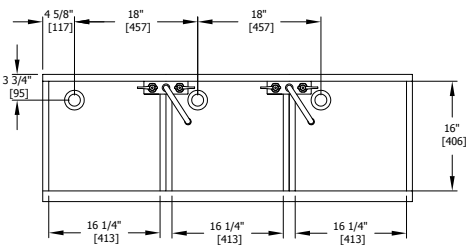

UNDERBAR MULTI-TANK SINK UNITS

Three and Four Tanks, Extra Capacity

MODEL NOS.	TS(D)543CA	TS(D)724CA	
DIMENSIONS: EXTERIOR (mm)	Length	54 (1372)	36 (1829)
	Width	TS Series 18-9/16" / TSD Series 24"	
	Height	Free standing = 36" Height / Modbar = 40-3/8" height	
	Number of Tanks	3	4
	Weight (lbs)	205 (93)	255 (116)
MATERIALS	General	All stainless steel parts	
	Ends, Back & Bottom	Stainless steel	
	Backsplash	6" high (4" high optional) with 1" return at the top, mechanically fastened and sealed to hand sink top with steel support brackets. TS Series: 20 gauge stainless steel TSD Series: 5-1/2" rear deck, 20 gauge stainless steel on backsplash and rear deck	
	Legs	1-5/8" tubular, stainless steel with 1" adjustable thermoplastic feet	
	Rinse Tank	20 gauge stainless steel, 16"x16-1/4"x15" deep. All horizontal corners have 1/4" radius and vertical corners have 3/16" radius with balled corners. Furnished with 1-1/2" stainless steel drain socket and 12" standpipe. Sound deadening underside.	
	Water Faucet	Hot and cold, heavy-duty all brass construction, chrome plated. Must be ordered separately. TS Series: Wall mount with 6" swing spout TSD Series: Deck-mount with 6" swing spout	
PLUMBING	Drain Connection	1-1/2" NPS male. Hot and cold water connection 1/4" NPT female.	
OPTIONAL ACCESSORIES	Optional lead-free faucet available for both 3 and 4 sink models		