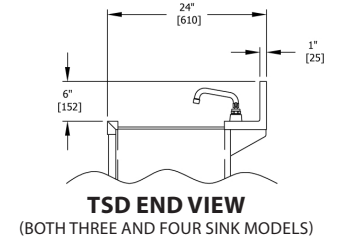

UNDERBAR MULTI-TANK SINK UNITS

Three and Four Tanks, Extra Capacity

MODEL NOS.	TS(D)543CA	TS(D)724CA	
DIMENSIONS: EXTERIOR (mm)	Length	54 (1372)	36 (1829)
	Width	TS Series 18-9/16" / TSD Series 24"	
	Height	Free standing = 36" Height / Modbar = 40-3/8" height	
	Number of Tanks	3	4
	Weight (lbs)	205 (93)	255 (116)
MATERIALS	General	All stainless steel parts	
	Ends, Back & Bottom	Stainless steel	
	Backsplash	6" high (4" high optional) with 1" return at the top, mechanically fastened and sealed to hand sink top with steel support brackets. TS Series: 20 gauge stainless steel TSD Series: 5-1/2" rear deck, 20 gauge stainless steel on backsplash and rear deck	
	Legs	1-5/8" tubular, stainless steel with 1" adjustable thermoplastic feet	
	Rinse Tank	20 gauge stainless steel, 16"x16-1/4"x15" deep. All horizontal corners have 1/4" radius and vertical corners have 3/16" radius with balled corners. Furnished with 1-1/2" stainless steel drain socket and 12" standpipe. Sound deadening underside.	
	Water Faucet	Hot and cold, heavy-duty all brass construction, chrome plated. Must be ordered separately. TS Series: Wall mount with 6" swing spout TSD Series: Deck-mount with 6" swing spout	
PLUMBING	Drain Connection	1-1/2" NPS male. Hot and cold water connection 1/4" NPT female.	
OPTIONAL ACCESSORIES	Optional lead-free faucet available for both 3 and 4 sink models		