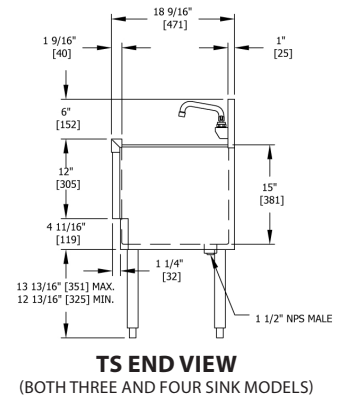

UNDERBAR MULTI-TANK SINK UNITS

Three and Four Tanks, Extra Capacity

MODEL NOS.	TS(D)543CA	TS(D)724CA	
DIMENSIONS: EXTERIOR (mm)	Length	54 (1372)	36 (1829)
	Width	TS Series 18-9/16" / TSD Series 24"	
	Height	Free standing = 36" Height / Modbar = 40-3/8" height	
	Number of Tanks	3	4
	Weight (lbs)	205 (93)	255 (116)
MATERIALS	General	All stainless steel parts	
	Ends, Back & Bottom	Stainless steel	
	Backsplash	6" high (4" high optional) with 1" return at the top, mechanically fastened and sealed to hand sink top with steel support brackets. TS Series: 20 gauge stainless steel TSD Series: 5-1/2" rear deck, 20 gauge stainless steel on backsplash and rear deck	
	Legs	1-5/8" tubular, stainless steel with 1" adjustable thermoplastic feet	
	Rinse Tank	20 gauge stainless steel, 16"x16-1/4"x15" deep. All horizontal corners have 1/4" radius and vertical corners have 3/16" radius with balled corners. Furnished with 1-1/2" stainless steel drain socket and 12" standpipe. Sound deadening underside.	
	Water Faucet	Hot and cold, heavy-duty all brass construction, chrome plated. Must be ordered separately. TS Series: Wall mount with 6" swing spout TSD Series: Deck-mount with 6" swing spout	
PLUMBING	Drain Connection	1-1/2" NPS male. Hot and cold water connection 1/4" NPT female.	
OPTIONAL ACCESSORIES	Optional lead-free faucet available for both 3 and 4 sink models		