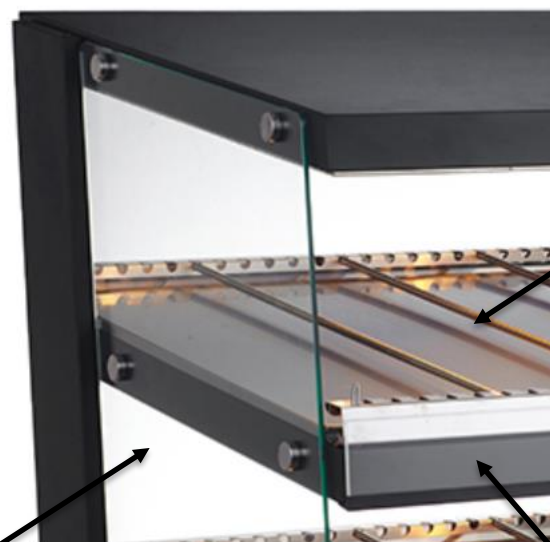

Display Cases

New Titan Series Self-Service Heated Display Case

Increase impulse sales by displaying your sandwiches, burgers, wraps, pizzas and more with the 31.5" wide BakeMax BMHGG01 Titan Series Self-Serve Heated Display Case. With its slanted shelf design for better product visibility and 1160 watts of heating power to maintain food safe temperatures. The BakeMax BMHGG01 is the ultimate grab and go display warmer for any convenience store, cafeteria, concession stand or other self-serve counter.

Features:

- Constructed with stainless steel, tempered glass sides and fixed rubber feet for extra durability.
- Adjustable thermostatic controls and temperature range of 30-90°C (86-194°F) to maintain food safe temperatures.
- Independent heat & light controls for each shelf to allow flexibility when merchandising a variety of foods.
- Two slanted shelves with adjustable divider rods allowing you to display a wide variety of foods. 8 rods included
- Merchandising / price tag strip
- List Price:

Replacement Accessories:

- Merchandising / Price Tag Strip - Part # HGG01/018
- Adjustable Divider Bar – Part # HGG01/018

Technical Specifications:

- Exterior Dimensions (WDH) 31.5" x 27.6" x 27.2"
- Net Weight 90.5 lb
- 120v / 10 Amps / 1160 W / 60Hz / 1Ph
- Nema 5-15P Plug

Shipping Specifications:

- Packaged Dimensions (WDH) 34" x 30.2" x 29"
- Packaged Weight 97 lb

Tempered Glass

Adjustable
Divider Bars

Merchandising / Price
Tag Strip

Due to continuous product improvement, specifications are subject to change without notice.
Visit www.BakeMax.com for up to date product information.