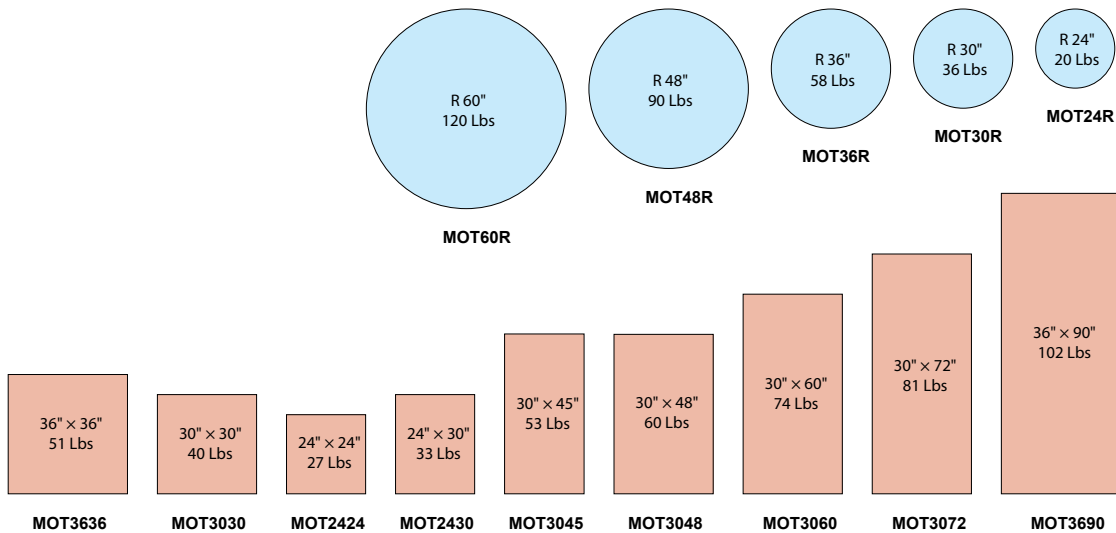

CONTACT US

WEB:
www.mkldfurniture.com
MKLD@mkldfurnitureusa.com

PHONE:
TEL: 770-368-1360
FAX: 770-368-1367