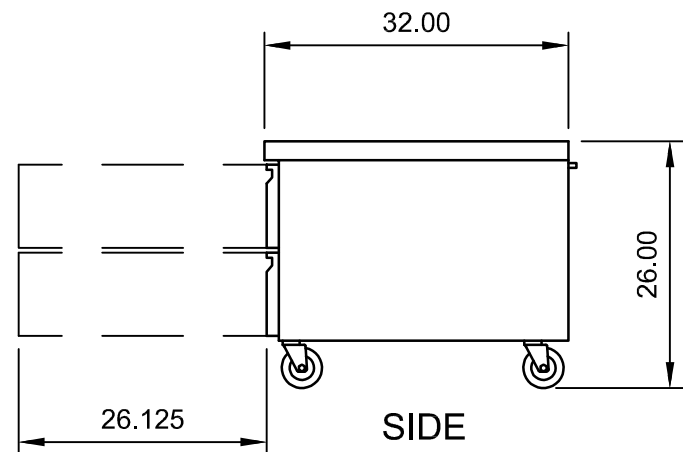

ARCTIC AIR
 MODEL: ARCB72
 REFRIGERATED CHEF BASE

PLAN

ADAPTOR BARS SHIPPED WITH UNIT

(6) 20-1/2" S/S PAN SUPPORTS
 (2) 6-3/4" S/S PAN SUPPORTS
 NOTE: DRAWERS ACCEPT 6" DEEP PANS

ELEVATION

SIDE