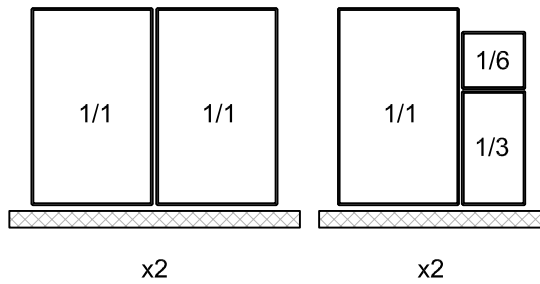

ARCTIC AIR
 MODEL: ARCB72
 REFRIGERATED CHEF BASE

PLAN

ADAPTOR BARS SHIPPED WITH UNIT

(6) 20-1/2" S/S PAN SUPPORTS
 (2) 6-3/4" S/S PAN SUPPORTS
 NOTE: DRAWERS ACCEPT 6" DEEP PANS

ELEVATION

SIDE