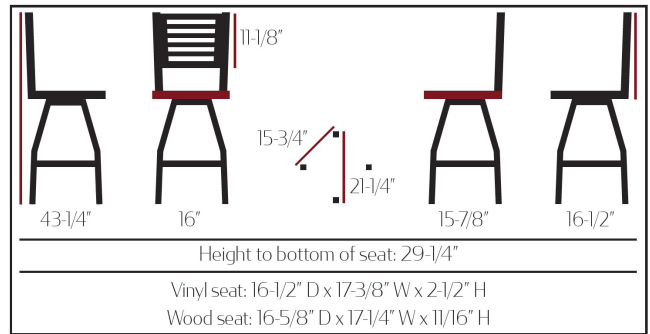

5 Line Wood Back Clear Coat Swivel Barstool	Approx. Weight	List Price
Black Vinyl Seat	SL2150CCS-1S-5(-)BLK	30 lbs	$421.09
Buckskin Vinyl Seat	SL2150CCS-1S-5(-)BUC	30 lbs	$421.09
Espresso Vinyl Seat	SL2150CCS-1S-5(-)ESP	30 lbs	$421.09
Red Vinyl Seat	SL2150CCS-1S-5(-)RED	30 lbs	$421.09
Wine Vinyl Seat	SL2150CCS-1S-5(-)WINE	30 lbs	$421.09
Clear Coat Wood Seat	SL2150CCS-1S-5(-)N	30 lbs	$428.14
Mahogany Wood Seat	SL2150CCS-1S-5(-)M	30 lbs	$428.14
Cherry Wood Seat	SL2150CCS-1S-5(-)C	30 lbs	$428.14
Walnut Wood Seat	SL2150CCS-1S-5(-)WA	30 lbs	$428.14
Black Wood Seat	SL2150CCS-1S-5(-)WB	30 lbs	$428.14
Barnwood Wood Seat	SL2150CCS-1S-5(-)BW	30 lbs	$428.14
Reclaimed Wood Seat	SL2150CCS-1S-5(-)RW	30 lbs	$489.85

Custom vinyl or upholstered seat options available. Visit <http://bit.ly/vinyl-upholstery-fabric> for available options!

For COUNTER HEIGHT 5 Line swivel frames, use **SL0150-IS-5** for the part number - same pricing.

Swivel barstool part numbers are as follows:
SL2150CCS-1S-Back Style-Back Stain-Seat Option (e.g. SL2150CCS-1S-5-N-BLK)
*Note: If seat option is matching wood seat, simply indicate the stain only (e.g. SL2150CCS-1S-5-WA).