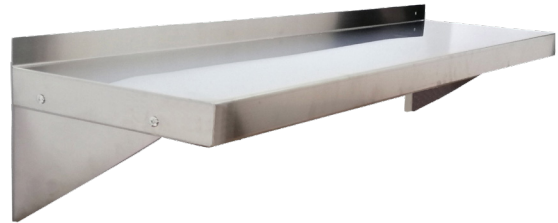

Wall Shelves

MODELS:

SSWS-1224 / SSWS-1236 / SSWS-1248
SSWS-1260 / SSWS-1272 / SSWS-1284 / SSWS-1296

Model	Ga.	S.S.	Exterior Dimensions (inch)	Weight Capacity (lb)
SSWS-1224	18	304	24 × 12 × 10	180
SSWS-1236	18	304	36 × 12 × 10	210
SSWS-1248	18	304	48 × 12 × 10	230
SSWS-1260	18	304	60 × 12 × 10	255
SSWS-1272	18	304	72 × 12 × 10	285
SSWS-1284	18	304	84 × 12 × 10	305
SSWS-1296	18	304	96 × 12 × 10	325