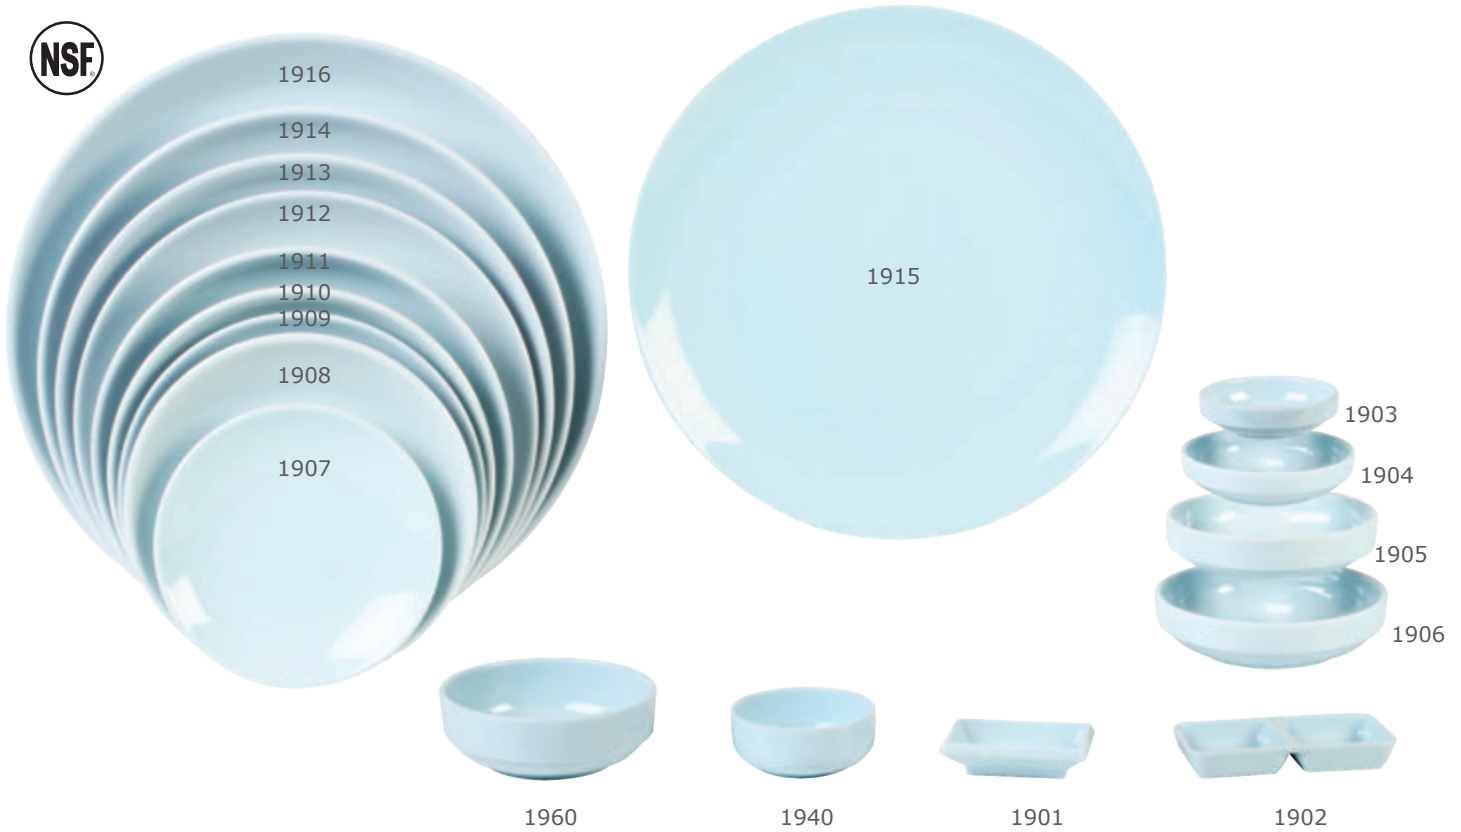

MELAMINE | BLUE JADE

ITEM	DESCRIPTION	U/M	WEIGHT GROSS lbs	INNER PACK	MASTER PACK	CU.FT.
1901	2 oz, 3 3/4" X 2 1/2" Sauce Dish	DOZEN	20.52	1	12	0.68
1902	4 oz, 6" X 3" Twin Sauce Dish	DOZEN	28.26	1	12	1.17
1903	3 oz, 3 1/2" Bowl (Flat)	DOZEN	18.50	1	12	1.07
1904	6 oz, 4 1/2" Bowl (Flat)	DOZEN	34.83	1	12	1.58
1905	8 oz, 5 1/2" Bowl (Flat)	DOZEN	45.77	1	12	2.53
1906	14 oz, 6" Bowl (Flat)	DOZEN	18.58	1	4	1.15
1907	7 1/8" Plate	DOZEN	31.08	1	6	1.24
1908	8 7/8" Plate	DOZEN	37.35	0.50	4	1.87
1909	9 1/4" Plate	DOZEN	35.63	1	4	1.42
1910	9 3/4" Plate	DOZEN	37.24	0.50	3	1.83
1911	10 3/4" Plate	DOZEN	29.61	0.50	2	1.38
1912	12" Plate	DOZEN	30.38	1	2	1.28
1913	13" Plate	DOZEN	37.06	0.50	2	2.06
1914	13 3/4" Plate	DOZEN	39.37	0.50	2	2.08
1915	14" Plate	DOZEN	26.76	0.50	1	1.39
1916	15 3/4" Plate	DOZEN	36.49	0.25	1	2.31
1940	7 oz, 4" Sauce Dish	DOZEN	19.62	1	6	1.14
1960	19 oz, 5 3/4" Bowl	DOZEN	20.61	0.50	4	1.66