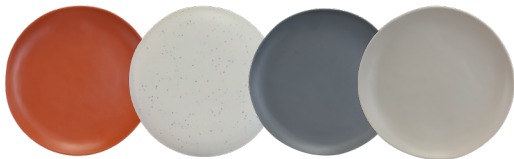

Organic shapes and accents of color add exotic flair to your table.

B182080 - Round Plate
8" dia. x 5/8" h.

B182106 - Round Plate
10 3/4" dia. x 7/8" h.

B183140 - Round Plate
14" dia. x 1" h.

B181170 - Rectangular Plate
17" x 6 3/4" x 1/2" h.

B275076 - Round Bowl
7 1/2" dia. x 3" h., 35 oz.