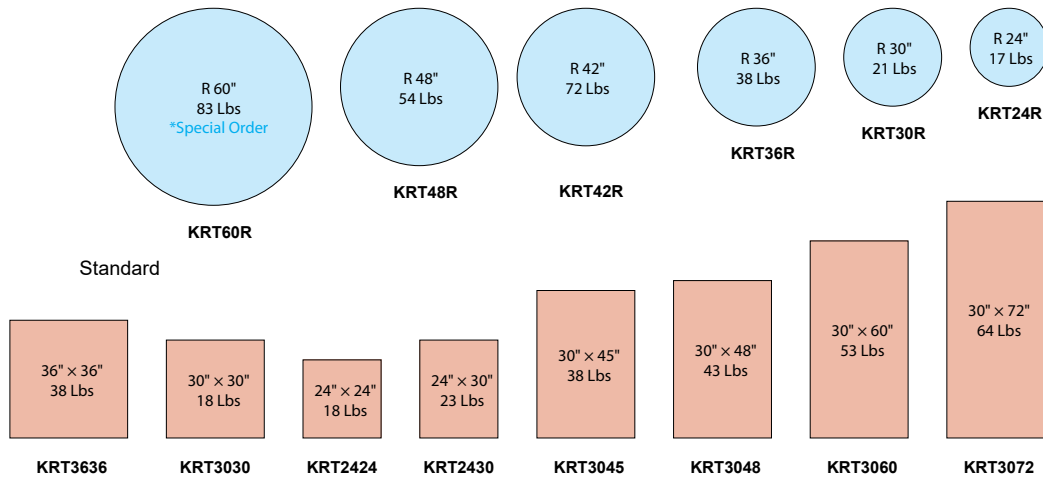

CONTACT US

WEB:
www.mkldfurniture.com
MKLD@mkldfurnitureusa.com

PHONE:
TEL: 770-368-1360
FAX: 770-368-1367