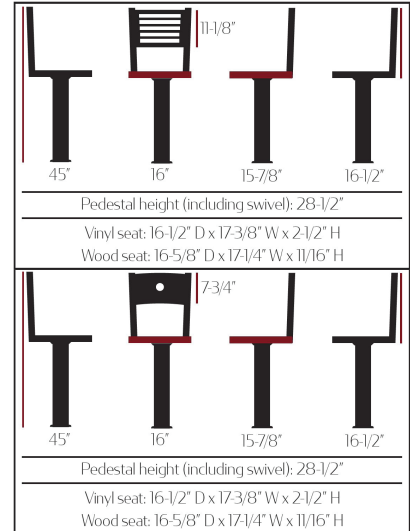

5 LINE / BULLSEYE WOOD BACK

BOLT DOWN PEDESTALS

For COUNTER HEIGHT
5 Line Wood Back
bolt down pedestals,
use **SL7150-5** for the
part number - same pricing.

SL6150-5-WA-BUC

SL6150-5-WA

SL6150-5-C-BLK

SL6150-5-C

SL6150-5-M-WINE

SL6150-5-M

SL6150-5-N-ESP

SL6150-5-N

SL6150-5-WB-RED

SL6150-5-WB

Bolt Down Pedestals	5 Line	Bullseye	Approx. Weight	List Price
Black Vinyl Seat	SL6150-5(-)BLK	SL6150-B(-)BLK	30 lbs	\$436.48
Buckskin Vinyl Seat	SL6150-5(-)BUC	SL6150-B(-)BUC	30 lbs	\$436.48
Espresso Vinyl Seat	SL6150-5(-)ESP	SL6150-B(-)ESP	30 lbs	\$436.48
Red Vinyl Seat	SL6150-5(-)RED	SL6150-B(-)RED	30 lbs	\$436.48
Wine Vinyl Seat	SL6150-5(-)WINE	SL6150-B(-)WINE	30 lbs	\$436.48
Clear Coat Wood Seat	SL6150-5(-)N	SL6150-B(-)N	30 lbs	\$443.53
Mahogany Wood Seat	SL6150-5(-)M	SL6150-B(-)M	30 lbs	\$443.53
Cherry Wood Seat	SL6150-5(-)C	SL6150-B(-)C	30 lbs	\$443.53
Walnut Wood Seat	SL6150-5(-)WA	SL6150-B(-)WA	30 lbs	\$443.53
Black Wood Seat	SL6150-5(-)WB	SL6150-B(-)WB	30 lbs	\$443.53
Barnwood Wood Seat	SL6150-5(-)BW	SL6150-B(-)BW	30 lbs	\$443.53
Reclaimed Wood Seat	SL6150-5(-)RW	SL6150-B(-)RW	30 lbs	\$505.24

Swivel barstool part numbers are as follows:
SL6150-Back Style-Back Stain-Seat Option
(e.g. **SL6150-5-N-BLK**)

*Note: If seat option is matching wood seat, simply indicate the stain only (e.g. **SL6150-B-WA**).

5 LINE / BULLSEYE

For COUNTER HEIGHT
Bullseye Wood Back
bolt down pedestals,
use **SL7150-B** for the
part number - same pricing.

SL6150-B-C

SL6150-B-C-BLK

SL6150-B-M

SL6150-B-M-WINE

SL6150-B-N

SL6150-B-N-BUC