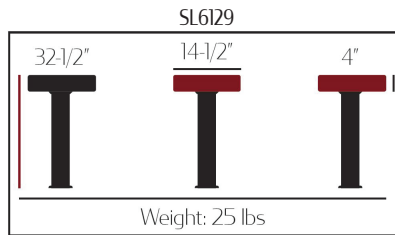

SLIMLINE - BUTTON TOP

- Pedestals have a black powder coat finish & feature a 2.5mm steel column with a 4.5mm mounting plate
- All welded joints - nothing to fail
- Heavy-duty flat swivel attached to frame
- All button top seat options feature quality fabric-backed, commercial-grade vinyl
- Button tops ship unattached - simple seat attachment required

Custom vinyl or upholstered seat options available.
Visit <http://bit.ly/vinyl-upholstery-fabric> for available options!

Button Top Bolt Down Pedestals	Black Vinyl	Espresso Vinyl	Wine Vinyl	Red Vinyl	Navy Vinyl	Gray Vinyl	Chestnut Vinyl	Hunter Green Vinyl	Approx. Weight	List Price
Slimline w/ chrome ring	SL6117-BLK	SL6117-ESP	SL6117-WINE	SL6117-RED	SL6117-NAVY	SL6117-GRAY	SL6117-CST	SL6117-HG	28 lbs	\$358.18
Slimline w/ black ring	SL6117-B-BLK	SL6117-B-ESP	SL6117-B-WINE	SL6117-B-RED	SL6117-B-NAVY	SL6117-B-GRAY	SL6117-B-CST	SL6117-B-HG	28 lbs	\$358.18
Standard	SL6129-BLK	SL6129-ESP	SL6129-WINE	SL6129-RED	-	-	-	-	25 lbs	\$358.16
XL	SL6129XL-BLK	SL6129XL-ESP	SL6129XL-WINE	SL6129XL-RED	-	-	-	-	28 lbs	\$408.46