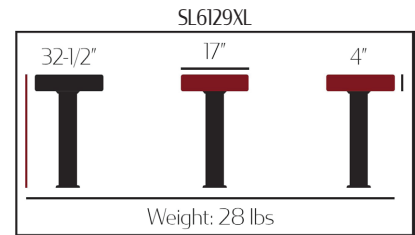

SLIMLINE - BUTTON TOP

- Pedestals have a black powder coat finish & feature a 2.5mm steel column with a 4.5mm mounting plate
- All welded joints - nothing to fail
- Heavy-duty flat swivel attached to frame
- All button top seat options feature quality fabric-backed, commercial-grade vinyl
- Button tops ship unattached - simple seat attachment required

Custom vinyl or upholstered seat options available.
Visit <http://bit.ly/vinyl-upholstery-fabric> for available options!

Button Top Bolt Down Pedestals	Black Vinyl	Espresso Vinyl	Wine Vinyl	Red Vinyl	Navy Vinyl	Gray Vinyl	Chestnut Vinyl	Hunter Green Vinyl	Approx. Weight	List Price
Slimline w/ chrome ring	SL6117-BLK	SL6117-ESP	SL6117-WINE	SL6117-RED	SL6117-NAVY	SL6117-GRAY	SL6117-CST	SL6117-HG	28 lbs	\$358.18
Slimline w/ black ring	SL6117-B-BLK	SL6117-B-ESP	SL6117-B-WINE	SL6117-B-RED	SL6117-B-NAVY	SL6117-B-GRAY	SL6117-B-CST	SL6117-B-HG	28 lbs	\$358.18
Standard	SL6129-BLK	SL6129-ESP	SL6129-WINE	SL6129-RED	-	-	-	-	25 lbs	\$358.16
XL	SL6129XL-BLK	SL6129XL-ESP	SL6129XL-WINE	SL6129XL-RED	-	-	-	-	28 lbs	\$408.46