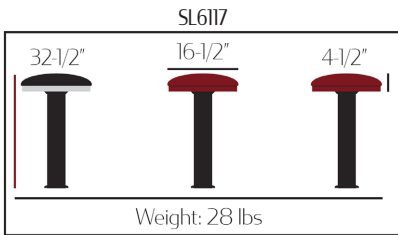

SLIMLINE - BUTTON TOP

- Pedestals have a black powder coat finish & feature a 2.5mm steel column with a 4.5mm mounting plate
- All welded joints - nothing to fail
- Heavy-duty flat swivel attached to frame
- All button top seat options feature quality fabric-backed, commercial-grade vinyl
- Button tops ship unattached - simple seat attachment required

Custom vinyl or upholstered seat options available.
Visit <http://bit.ly/vinyl-upholstery-fabric> for available options!

Button Top Bolt Down Pedestals	Black Vinyl	Espresso Vinyl	Wine Vinyl	Red Vinyl	Navy Vinyl	Gray Vinyl	Chestnut Vinyl	Hunter Green Vinyl	Approx. Weight	List Price
Slimline w/ chrome ring	SL6117-BLK	SL6117-ESP	SL6117-WINE	SL6117-RED	SL6117-NAVY	SL6117-GRAY	SL6117-CST	SL6117-HG	28 lbs	\$358.18
Slimline w/ black ring	SL6117-B-BLK	SL6117-B-ESP	SL6117-B-WINE	SL6117-B-RED	SL6117-B-NAVY	SL6117-B-GRAY	SL6117-B-CST	SL6117-B-HG	28 lbs	\$358.18
Standard	SL6129-BLK	SL6129-ESP	SL6129-WINE	SL6129-RED	-	-	-	-	25 lbs	\$358.16
XL	SL6129XL-BLK	SL6129XL-ESP	SL6129XL-WINE	SL6129XL-RED	-	-	-	-	28 lbs	\$408.46