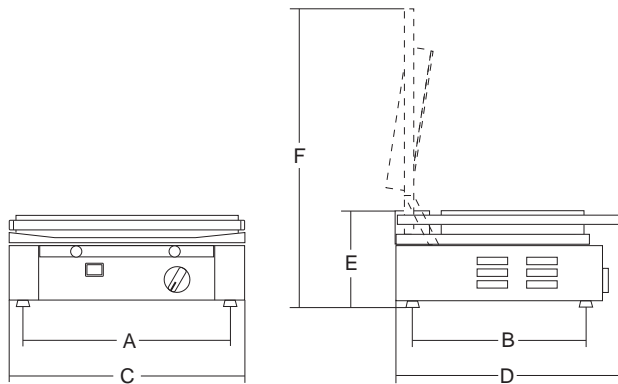

### Specifications

- Construction:** S/steel body with ceramic coated cast iron plates.
- Electrical:** 120V AC, 60Hz, 20A, 1700W (220V, 50Hz available on request)
- Plug & Cord:** Attached plug, flexible, 3 wire SJT AWG14' long cord.
- Controls:** One thermostat with off position.
- Heating element:** Two: shock-proof, coated.
- Timer:** Up to 15 min.
- Grill area, Elio:** 2-plate, 10"L x 10"W. Self-adjusting top plate.
- Grill area, Cort:** 2-plate, 15"L x 10"W. Self-adjusting top plate.

Certified to UL Standard 197 and NSF Standard 4  
 Certified to CSA Standard C22.2

**CORT R PS**

Features removable top and bottom plates

**CORT R**

**ELIO and CORT work surfaces options:**  
 R version: grooved top and bottom  
 L version: grooved top and flat bottom  
 LL version: flat top and bottom

Flat cooking surfaces

	Power	Power source	Grill area	A	B	C	D	E	F	Net weight	Shipping	Gross weight
	watt		inch.	inch.	inch.	inch.	inch.	inch.	inch.	lbs.	inch.	lbs.
<b>ELIO</b>	1700	120V AC - 60Hz - 20A	10" x 10"	8 <sup>7</sup> / <sub>16</sub> "	10 <sup>13</sup> / <sub>16</sub> "	10 <sup>1</sup> / <sub>4</sub> "	17 <sup>1</sup> / <sub>8</sub> "	9 <sup>1</sup> / <sub>2</sub> "	19 <sup>11</sup> / <sub>16</sub> "	35	18" x 12" x 11"	37
<b>CORT</b>	1700	120V AC - 60Hz - 20A	15" x 10"	13 <sup>3</sup> / <sub>8</sub> "	10 <sup>13</sup> / <sub>16</sub> "	14 <sup>15</sup> / <sub>16</sub> "	17 <sup>1</sup> / <sub>8</sub> "	9 <sup>1</sup> / <sub>2</sub> "	19 <sup>11</sup> / <sub>16</sub> "	48	18" x 17" x 11"	51
<b>CORT PS</b>	1700	120V AC - 60Hz - 20A	15" x 10"	13 <sup>3</sup> / <sub>8</sub> "	10 <sup>13</sup> / <sub>16</sub> "	14 <sup>15</sup> / <sub>16</sub> "	16 <sup>5</sup> / <sub>8</sub> "	6 <sup>1</sup> / <sub>4</sub> "	21 <sup>5</sup> / <sub>16</sub> "	48	20" x 17" x 11"	51