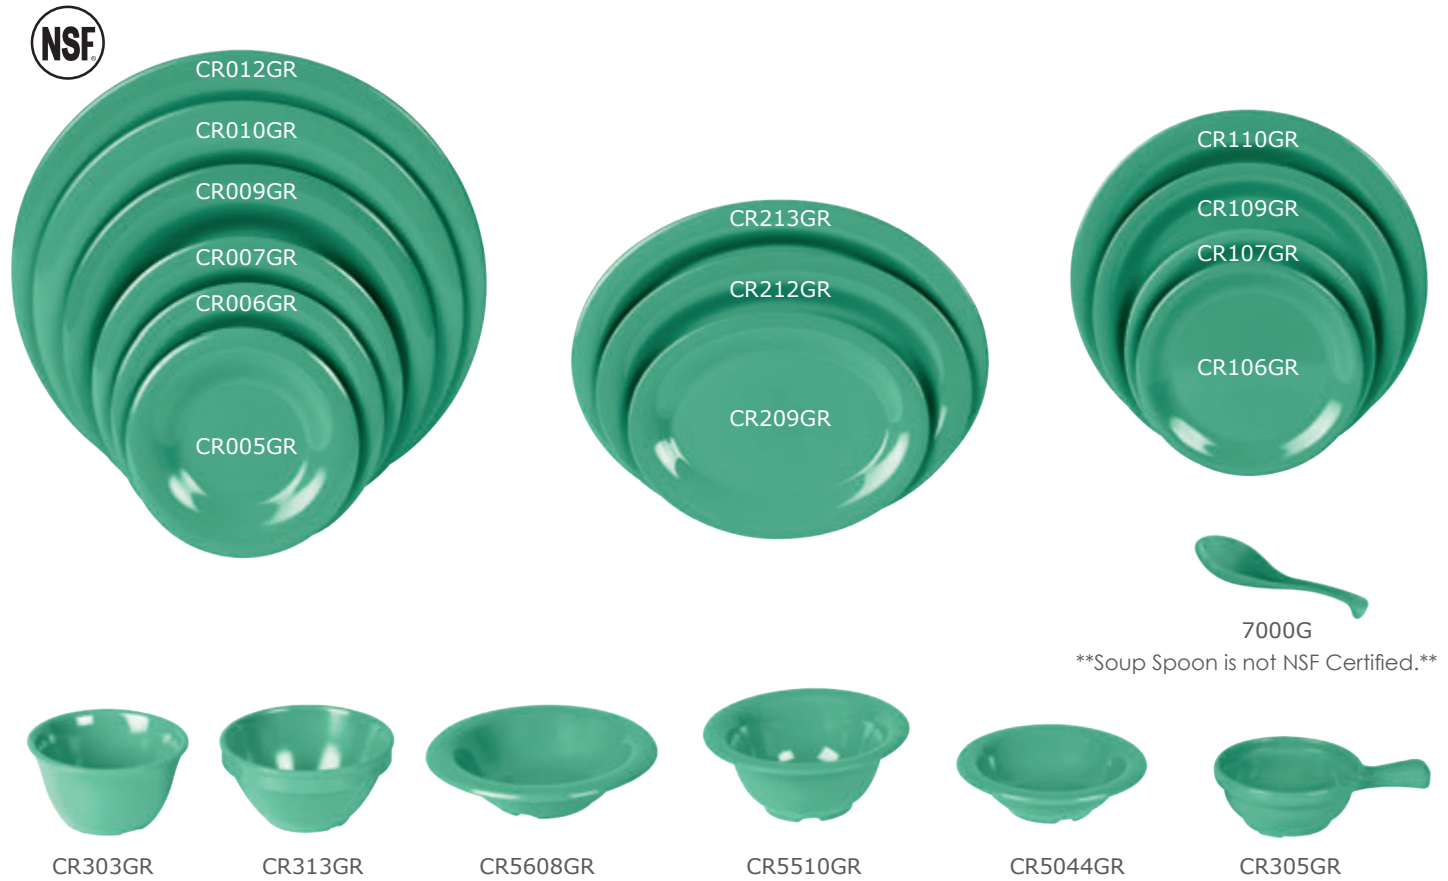

MELAMINE | COLOR GREEN

Soup Spoon is not NSF Certified.

ITEM	DESCRIPTION	U/M	WEIGHT GROSS lbs	INNER PACK	MASTER PACK	CU.FT.
CR005GR	5 1/2" Wide Rim Plate	DOZEN	28.13	1	8	0.96
CR006GR	6 1/2" Wide Rim Plate	DOZEN	37.83	1	8	1.24
CR007GR	7 7/8" Wide Rim Plate	DOZEN	37.41	1	6	1.31
CR009GR	9 1/4" Wide Rim Plate	DOZEN	36.55	1	4	1.17
CR010GR	10 1/2" Wide Rim Plate	DOZEN	46.72	1	4	1.56
CR012GR	11 3/4" Wide Rim Plate	DOZEN	48.90	1	4	1.90
CR106GR	6 1/2" Narrow Rim Plate	DOZEN	36.42	1	8	1.31
CR107GR	7 1/4" Narrow Rim Plate	DOZEN	32.54	1	6	1.07
CR109GR	9" Narrow Rim Plate	DOZEN	35.47	1	4	1.33
CR110GR	10 1/2" Narrow Rim Plate	DOZEN	41.78	1	4	1.45
CR209GR	9 1/2" x 7 1/4" Platter	DOZEN	27.56	1	4	0.87
CR212GR	12" x 9" Platter	DOZEN	44.48	1	4	1.53
CR213GR	13 1/2" x 10 1/2" Platter	DOZEN	42.35	0.5	3	1.57
CR303GR	7 oz, 4" Bouillon Cup	DOZEN	26.68	1	8	1.19
CR313GR	8 oz, 4 1/4" Bouillon Cup	DOZEN	27.71	1	8	1.10
CR5044GR	4 oz, 4 3/4" Salad Bowl	DOZEN	23.10	1	8	0.79
CR5510GR	10 oz, 5 1/2" Soup Bowl	DOZEN	40.76	1	8	1.67
CR5608GR	8 oz, 6" Salad Bowl	DOZEN	41.01	1	8	1.26
7000G	1 oz, 6 3/8" Spoon	DOZEN	31.86	5	40	2.00
CR305GR	10 oz, 4 1/4" X 6 3/4" X 2", Soup Bowl W/Handle	DOZEN	18.02	1	4	1.44