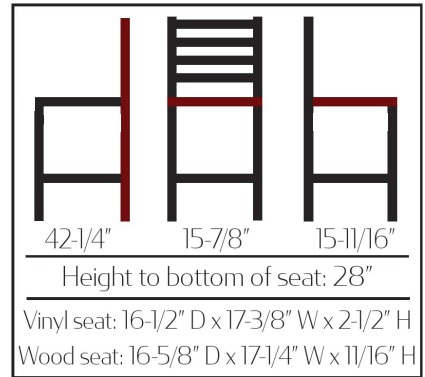

BM-234R-BW

BM-234R-BLK

BM-234R-BUC

BM-234R-ESP

BM-234R-RED

BM-234R-WINE

- Hot rolled steel frame with premium clear coat finish
- 1.0mm steel frame; 1-1/4" tubing
- 100% mig welded frame
- Standard leg supports
- Non-marring glides (GL2160-CLEAR is standard - other options are available but charged additional)
- Seat ships unattached - simple seat attachment required
- Stackable: No
- Weight: 20 lbs
- Frame load capacity: 300 lbs