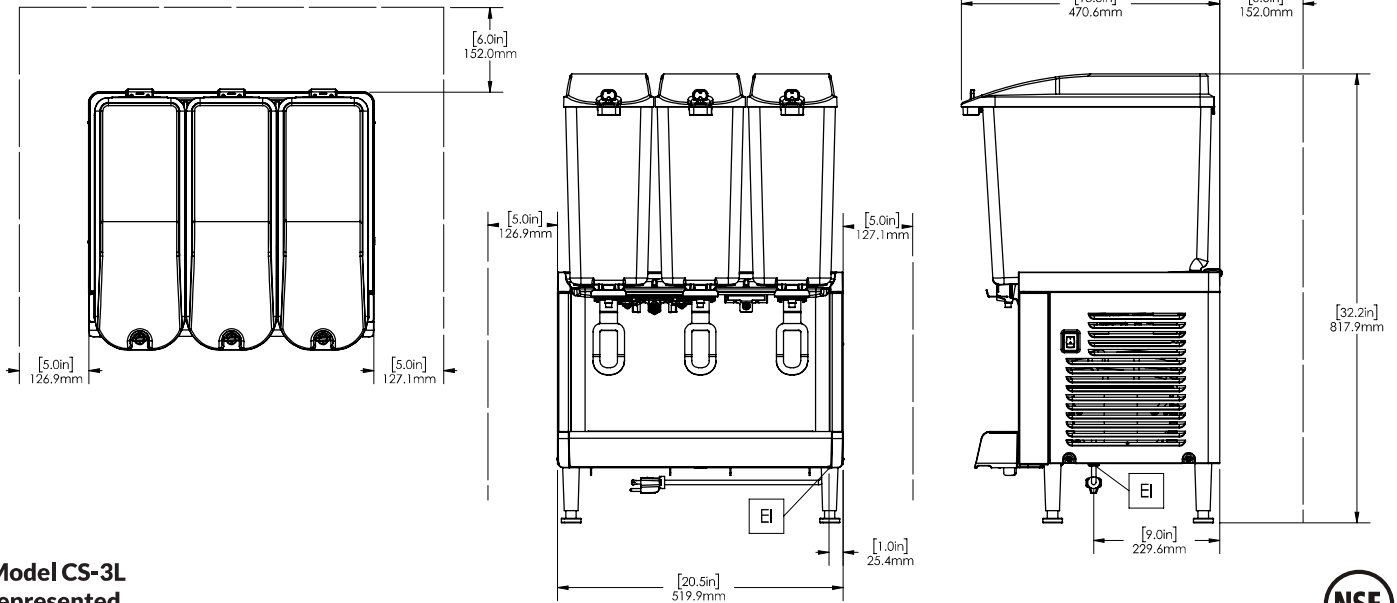

## TRIPLE TALL

Model CS-3L  
represented

MODEL	DESCRIPTION	ELECTRICAL	PRODUCT DIMENSIONS (H X W X D)	SHIP DIMENSIONS (H X W X D)	SHIP WEIGHT IN TWO BOXES
<b>CS-3L-16*</b> Base: (231-00426) Bowl: (231-01301)	(3) 4.75 gallon (18 L) bowls Polycarbonate bowl	120V 60 Hz 8.5A	31.3" x 20.4" x 18.5" (80 cm x 52 cm x 47 cm)	Base: 20.8" x 19" x 24.8" (53 cm x 48 cm x 63 cm) Bowl: 22" x 22" x 13.8" (56 cm x 56 cm x 35 cm)	Total: 101 lbs. (46 kg) Base: 77 lbs. (35 kg) Bowl: 24 lbs. (11 kg)
<b>CS-3L-16*</b> Base: (231-00426) Bowl: (231-01302)	(3) 4.75 gallon (18 L) bowls BPA free bowl	120V 60 Hz 8.5A	31.3" x 20.4" x 18.5" (80 cm x 52 cm x 47 cm)	Base: 20.8" x 19" x 24.8" (53 cm x 48 cm x 63 cm) Bowl: 22" x 22" x 13.8" (56 cm x 56 cm x 35 cm)	Total: 101 lbs. (46 kg) Base: 77 lbs. (35 kg) Bowl: 24 lbs. (11 kg)
<b>CS-3L-22</b> Base: (231-00418) Bowl: (231-01301)	(3) 4.75 gallon (18 L) bowls Polycarbonate bowl	220-240V 50/60 Hz 4A	31.3" x 20.4" x 18.5" (80 cm x 52 cm x 47 cm)	Base: 20.8" x 19" x 24.8" (53 cm x 48 cm x 63 cm) Bowl: 22" x 22" x 13.8" (56 cm x 56 cm x 35 cm)	Total: 101 lbs. (46 kg) Base: 77 lbs. (35 kg) Bowl: 24 lbs. (11 kg)
<b>CS-3L-22</b> Base: (231-00418) Bowl: (231-01302)	(3) 4.75 gallon (18 L) bowls BPA free bowl	220-240V 50/60 Hz 4A	31.3" x 20.4" x 18.5" (80 cm x 52 cm x 47 cm)	Base: 20.8" x 19" x 24.8" (53 cm x 48 cm x 63 cm) Bowl: 22" x 22" x 13.8" (56 cm x 56 cm x 35 cm)	Total: 101 lbs. (46 kg) Base: 77 lbs. (35 kg) Bowl: 24 lbs. (11 kg)