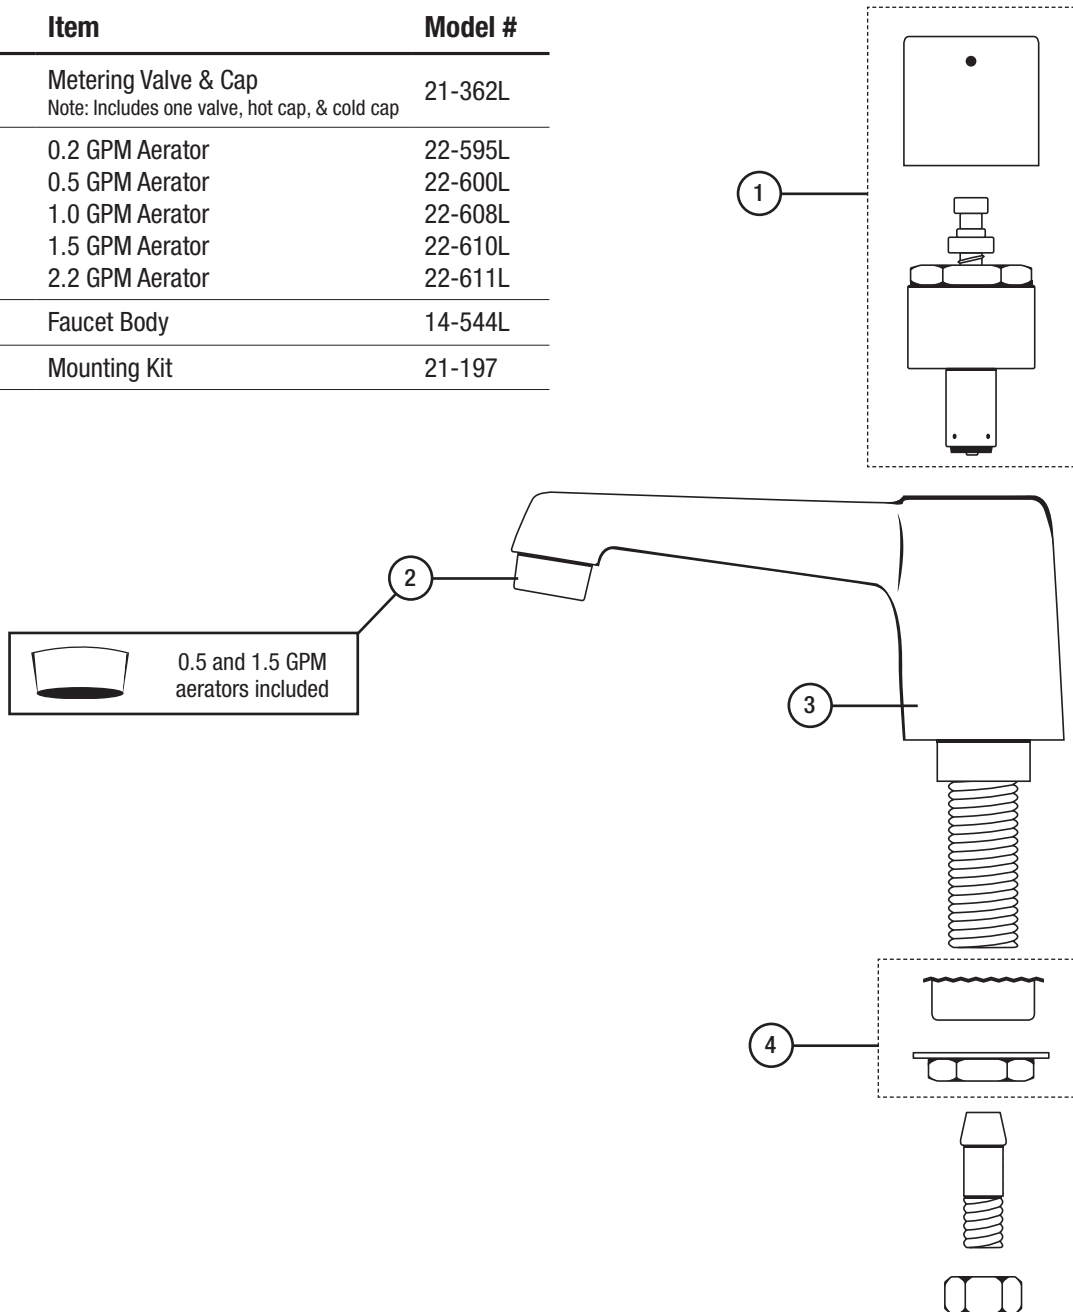

Model: **14-544L** Item #: _____ Date: _____
 Project: _____ Qty: _____ Approved By: _____

Product Image

Standard Features

- Heavy Duty
- Deck Mount
- Single self-closing push-button valves
- Factory preset at 10 seconds (Adjustable range of 5-10 seconds)
- Solid brass construction
- 0.5 GPM aerator installed (1.5 GPM aerator included)

Royal Series Plumbing Single Self-Closing Metering Restroom Faucet

Model: **14-544L** Item #: _____ Date: _____
 Project: _____ Qty: _____ Approved By: _____

NO.	Item	Model #
1	Metering Valve & Cap Note: Includes one valve, hot cap, & cold cap	21-362L
2	0.2 GPM Aerator 0.5 GPM Aerator 1.0 GPM Aerator 1.5 GPM Aerator 2.2 GPM Aerator	22-595L 22-600L 22-608L 22-610L 22-611L
3	Faucet Body	14-544L
4	Mounting Kit	21-197