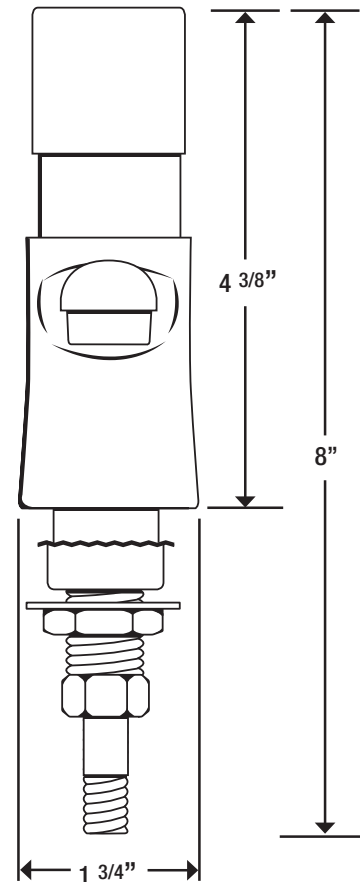

Model: **14-544L** Item #: _____ Date: _____
 Project: _____ Qty: _____ Approved By: _____

Product Image

Standard Features

- Heavy Duty
- Deck Mount
- Single self-closing push-button valves
- Factory preset at 10 seconds (Adjustable range of 5-10 seconds)
- Solid brass construction
- 0.5 GPM aerator installed (1.5 GPM aerator included)

Royal Series Plumbing Single Self-Closing Metering Restroom Faucet

Model: **14-544L** Item #: _____ Date: _____
 Project: _____ Qty: _____ Approved By: _____

NO.	Item	Model #
1	Metering Valve & Cap Note: Includes one valve, hot cap, & cold cap	21-362L
2	0.2 GPM Aerator 0.5 GPM Aerator 1.0 GPM Aerator 1.5 GPM Aerator 2.2 GPM Aerator	22-595L 22-600L 22-608L 22-610L 22-611L
3	Faucet Body	14-544L
4	Mounting Kit	21-197