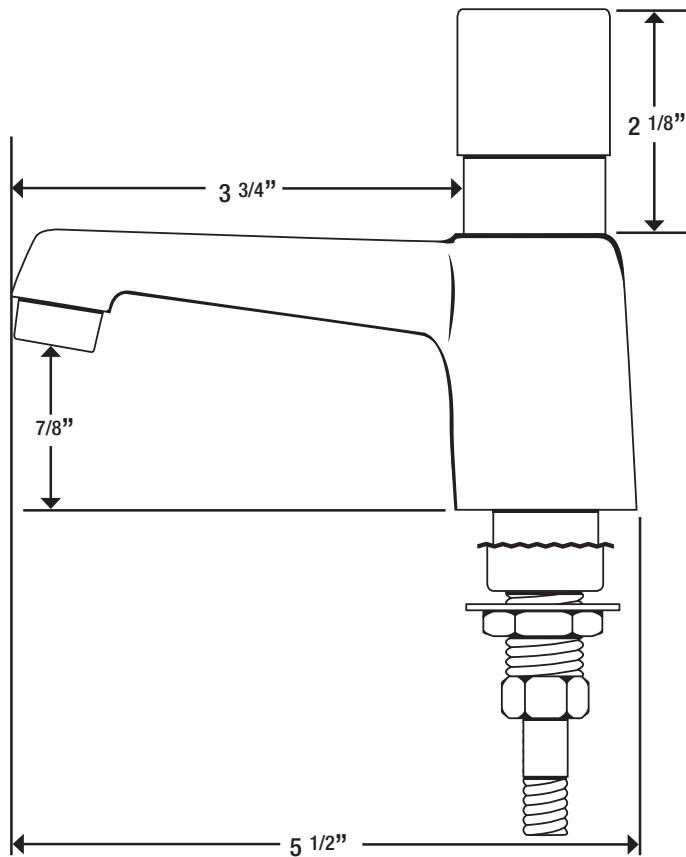

Model: **14-544L** Item #: _____ Date: _____
 Project: _____ Qty: _____ Approved By: _____

Product Image

Standard Features

- Heavy Duty
- Deck Mount
- Single self-closing push-button valves
- Factory preset at 10 seconds (Adjustable range of 5-10 seconds)
- Solid brass construction
- 0.5 GPM aerator installed (1.5 GPM aerator included)

Royal Series Plumbing Single Self-Closing Metering Restroom Faucet

Model: **14-544L** Item #: _____ Date: _____
 Project: _____ Qty: _____ Approved By: _____

NO.	Item	Model #
1	Metering Valve & Cap Note: Includes one valve, hot cap, & cold cap	21-362L
2	0.2 GPM Aerator 0.5 GPM Aerator 1.0 GPM Aerator 1.5 GPM Aerator 2.2 GPM Aerator	22-595L 22-600L 22-608L 22-610L 22-611L
3	Faucet Body	14-544L
4	Mounting Kit	21-197