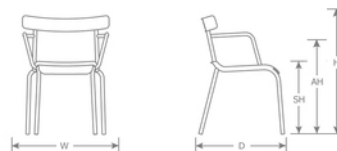

DETAILS

H	W	D	SH	AH	Lbs
30"	24"	21.5"	18"	26"	15.5

Outdoor/Indoor Stacking Armchair

E-coated powder coat finish

Frame: Tubular Steel

Seat/Back: Solid Steel

Stackability: 4

SHIPPING

Master Pack Quantity: 4

Master Pack Dimensions: 29.5"x25"x36"

Master Pack Weight: 73 Lbs.

FOB: PA 17042

Quick Ship Finishes:

- 
22 A/Iron
- 
73 A/Cement
- 
75 A/Dark Green

Special Order Ship Finishes:

- 
16
A/Marine Blue
- 
17
A/Military Green
- 
23
A/White
- 
24
A/Black
- 
26
A/Maple Red
- 
37 A/Moss Grey
- 
41
A/Bronze
- 
48 A/Navy
- 
50
A/Cherry
- 
60
A/Green
- 
61 A/Blue
- 
62
A/Curry Yellow
- 
71
A/Taupe
- 
86
A/Corten
- 
87
A/Copper