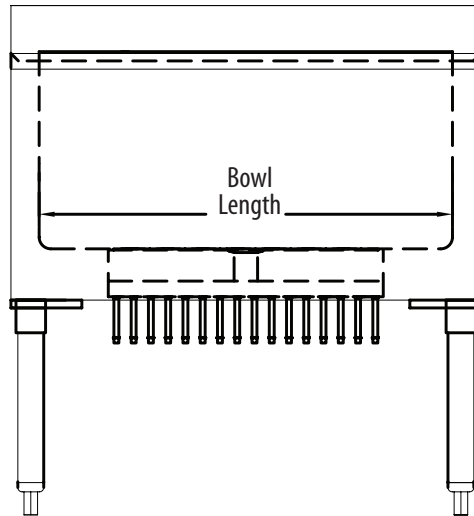

Insulated Ice Bin with Cold Plate

Stainless Steel Ice Bins

PRODUCT DATA SHEET

BK RESOURCES