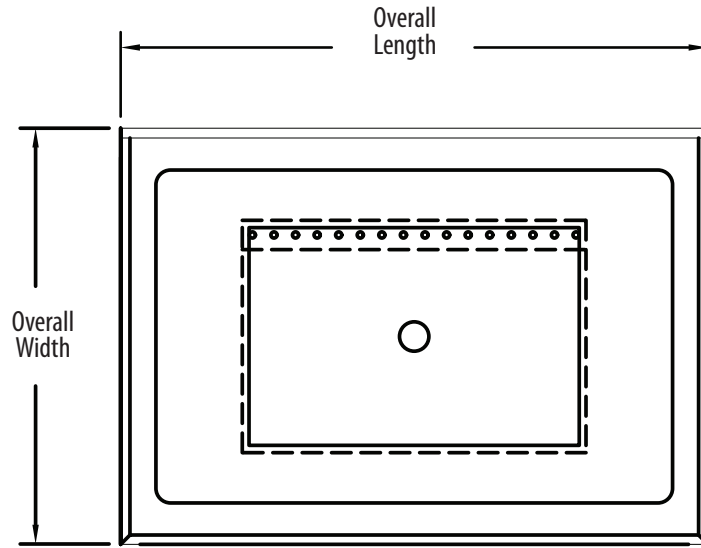

Insulated Ice Bin with Cold Plate

Stainless Steel Ice Bins

PRODUCT DATA SHEET

BK RESOURCES