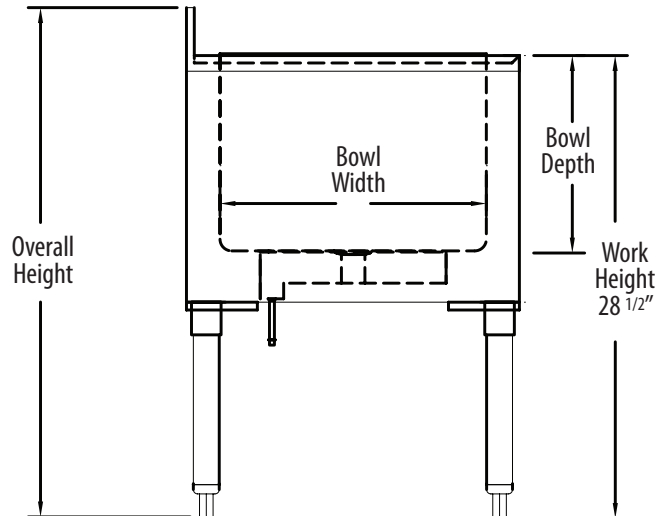

Insulated Ice Bin with Cold Plate

Stainless Steel Ice Bins

PRODUCT DATA SHEET

BK RESOURCES