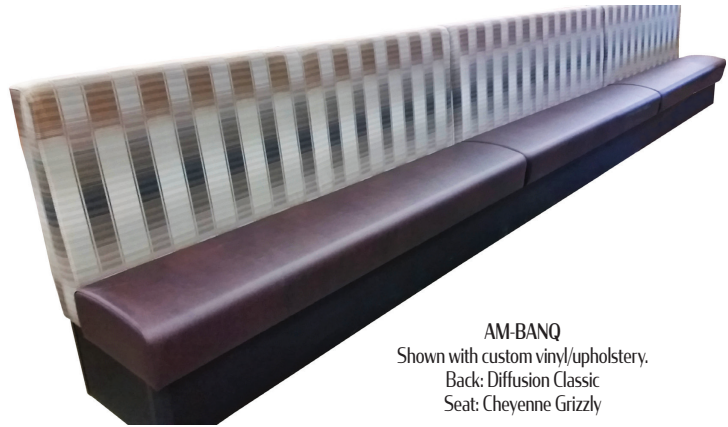

## TOP STITCHED SEAMS WITH UPDATED PILLOW BACK

VINYL/UPHOLSTERED BOOTHS

**AM-4842-DBL**  
Shown with in-house vinyl & custom options.  
Back: Black with Red side panels  
Seat: Black with Red side panels

**AM-4842-DBL**  
Shown with custom vinyl.  
Back: CF Stinson Avant Deep Violet  
Seat: CF Stinson Avant Deep Violet

In-house  
Black vinyl  
booths\* in stock  
& ready to ship!

**AM-4842-DBL**  
Shown with in-house vinyl.  
Back: Black  
Seat: Black

**AM-4842-SGL**  
Shown with custom vinyl/upholstery.  
Back: Cosmos Nova Clove  
Seat: CF Stinson Avant American Beauty

**AM-USHAPE**  
Shown with custom vinyl/upholstery.  
Back: Charrette Faber Sheer  
Seat: Charrette Faber Sheer

**AM-BANQ**  
Shown with custom vinyl/upholstery.  
Back: Diffusion Classic  
Seat: Cheyenne Grizzly

Single Booths - 36", 42" high	24"	30"	44"	48"	60"	72"	84"	96"
Black Vinyl	▲							
Wine, Red, Espresso, Navy, Chestnut, Dove Gray & Hunter Green Vinyl	▲							
Tier 1 Vinyl/Upholstery	▲							
Tier 2 Vinyl/Upholstery	▲							
Tier 3 Vinyl/Upholstery	▲							
Tier 4 Vinyl/Upholstery	▲							