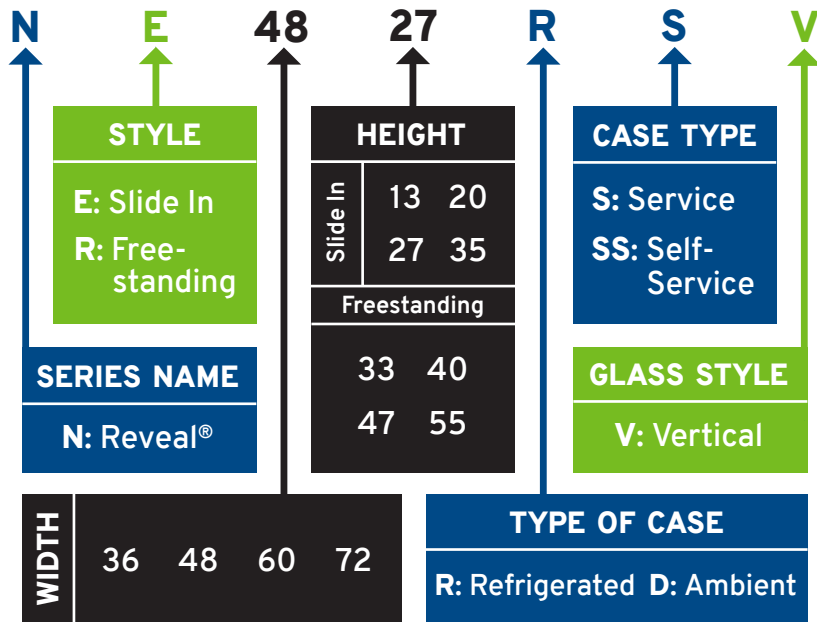

Reveal® Nomenclature

SERVICE & SELF-SERVICE UNITS

EXAMPLE: **NE4827RSV**

EXAMPLE: **NR3658RRSSV**

COMBINATION UNITS