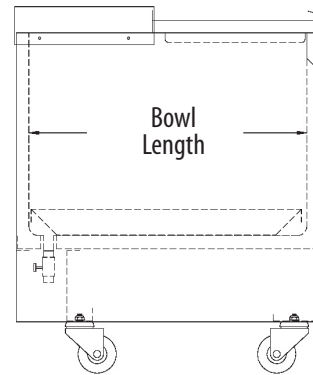

### Material:

- T-304 18 ga Stainless Steel

Part Number	Unit Size (l x w x h)	Ice Bin Dim. (l x w x d)	Ice Bin Capacity
BK-MIB-2422	24" x 22" x 29"	21 <sup>7/8</sup> " x 19 <sup>11/16</sup> " x 15 <sup>15/16</sup> "	117 lbs.
BK-MIB-2411	24" x 11" x 29"	21 <sup>7/8</sup> " x 8 <sup>11/16</sup> " x 15 <sup>15/16</sup> "	53 lbs.