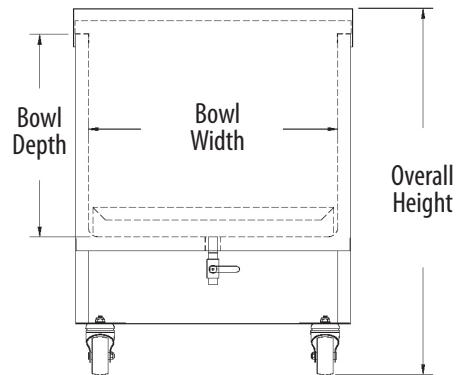

### Features:

- 3" Casters With Toe Activated Brake
- Removable Bottom Tray
- Ball Valve Drain In Rear of Unit

### Material:

- T-304 18 ga Stainless Steel

Part Number	Unit Size (l x w x h)	Ice Bin Dim. (l x w x d)	Ice Bin Capacity
BK-MIB-2422	24" x 22" x 29"	21 <sup>7/8</sup> " x 19 <sup>11/16</sup> " x 15 <sup>15/16</sup> "	117 lbs.
BK-MIB-2411	24" x 11" x 29"	21 <sup>7/8</sup> " x 8 <sup>11/16</sup> " x 15 <sup>15/16</sup> "	53 lbs.