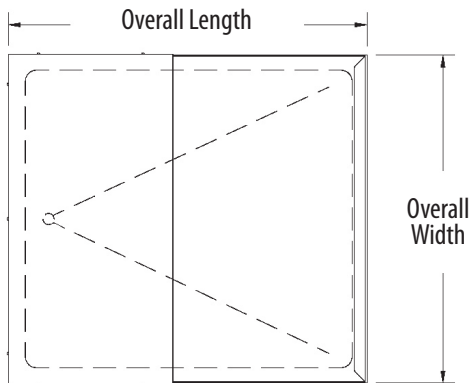

### Material:

- T-304 18 ga Stainless Steel

Part Number	Unit Size (l x w x h)	Ice Bin Dim. (l x w x d)	Ice Bin Capacity
BK-MIB-2422	24" x 22" x 29"	21 <sup>7/8</sup> " x 19 <sup>11/16</sup> " x 15 <sup>15/16</sup> "	117 lbs.
BK-MIB-2411	24" x 11" x 29"	21 <sup>7/8</sup> " x 8 <sup>11/16</sup> " x 15 <sup>15/16</sup> "	53 lbs.