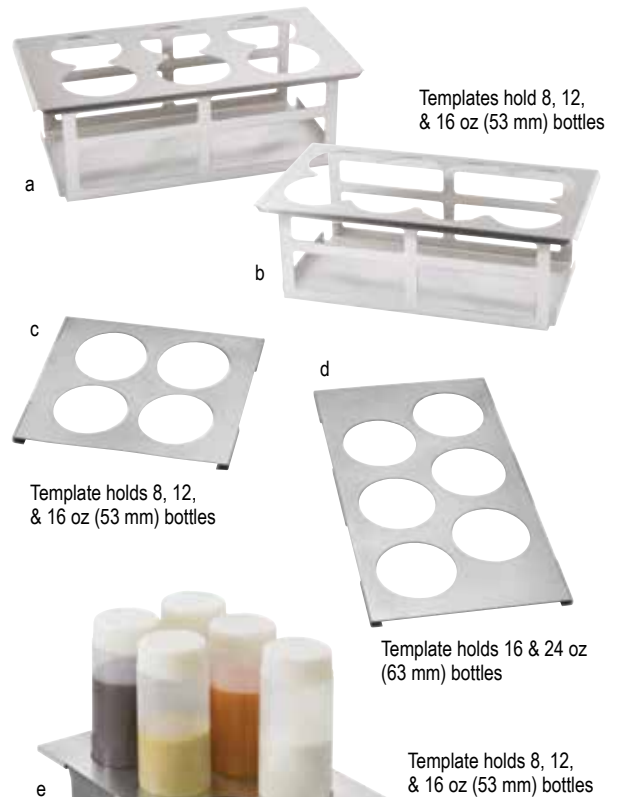

Item #	Description	Min Order	List Price (\$)
SQUEEZE BOTTLE TEMPLATE ORGANIZERS – STAINLESS STEEL			
a.	SQH6 Holds up to (6) 2¾" dia bottles (13 x 7 x 4½") fits ⅓ size food well opening	1 ea	79.80 ea
b.	SQH8 Holds up to (8) 2¾" dia bottles (13 x 7 x 4½") fits ⅓ size food well opening	1 ea	79.80 ea
c.	T4 Holds up to (4) 2¾" dia bottles (7 x 6¼") fits 1/6 size food pan	1 ea	20.74 ea
d.	T6 Holds up to (6) 2¾" dia bottles (12¾ x 7") fits 1/3 size food pan	1 ea	26.20 ea
e.	T8 Holds up to (8) 2¾" dia bottles (12¾ x 7") fits 1/3 size food pan	1 ea	26.20 ea
f.	10817 Holds up to (3) 3¼" dia bottles fits 1/3 size food pan	1 ea	27.82 ea
SQUEEZE BOTTLE CADDIES—POWDER COATED METAL†			
*SBC4	Caddy, Holds (4) 2¾" dia bottles (7¾ x 7¼ x 4¾")	2 ea	27.82 ea
g.	*SBC6 Caddy, Holds (6) 2¾" dia bottles (11¼ x 7¼ x 4¾")	2 ea	31.52 ea
FORGE COLLECTION™ SQUEEZE BOTTLE CADDIES—STEEL (GALVANIZED), BLACK†			
h.	11846 ▶ Caddy, Holds (4) 63 mm bottles 2¾" dia bottles, 7¼ x 7 x 6¾" (7¼" Handle Height)	1 ea	16.00 ea
i.	11847 ▶ Caddy, Holds (6) 63 mm bottles 2¾" dia bottles, 9⅞ x 7¼ x 6¾" (8" Handle Height)	1 ea	24.00 ea
FUNNEL—SILICONE			
j.	*10722 Silicone (for 38mm, 53mm, & 63mm Squeeze Bottles)	1 ea	3.94 ea

*Available as Cash & Carry
†Hand wash only

SQUEEZE BOTTLE HOLDERS, CADDIES & TEMPLATE ORGANIZERS

SQUEEZE BOTTLE CADDIES

- Promote menu and drink specials with your own custom graphic! Blank template for insertable graphic available at tablecraft.com.
- Holds up to 16 oz (63mm) bottles (bottles not included)
- New Forge Collection™ Squeeze Bottle Caddies in black galvanized steel with a mango wood handle bring rustic style to your tabletop

Rustic style caddies in black galvanized steel

See the rest of our Forge Collection™ on page 76

FUNNEL

- For use with 38mm, 53mm, & 63mm Squeeze Bottles
- See page 276 for our full assortment