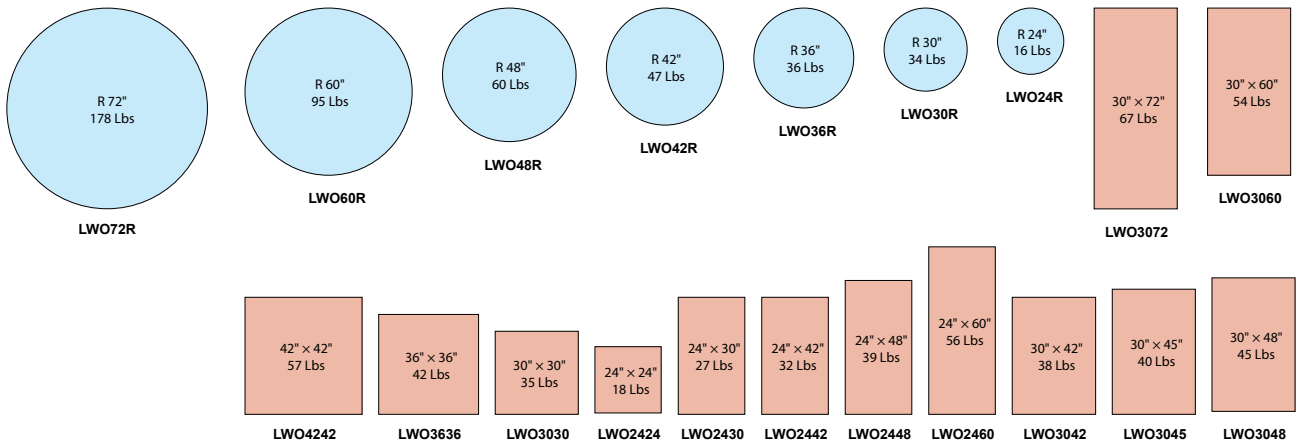

LAMINATED: WOOD EDGE OVERLAY

THICKNESS: 1.25in

ECON LAMINATE (STANDARD) Minimum Order: 5pcs

CONTACT US

WEB:
www.mkldfurniture.com
MKLD@mkldfurnitureusa.com

PHONE:
TEL: 770-368-1360
FAX: 770-368-1367