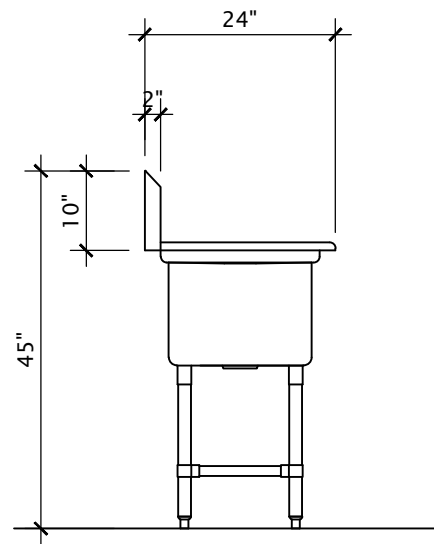

Sizes nominal, subject to change without notice.

Corporate Head Office
2780 Coventry Road,
Oakville, Ontario, L6H 6R1
Phone: 905-825-9665
Fax: 905-825-0965
info@tarrison.com
www.tarrison.com

US Distribution Center
150 Gratiot Blvd,
Marysville, MI 48040
info@tarrison.com
www.tarrison.com

US Sales Office
29 Craftsbury Crest,
Essex Junction, VT. 05452
Phone: 802-872-9292
info@tarrison.com
www.tarrison.com