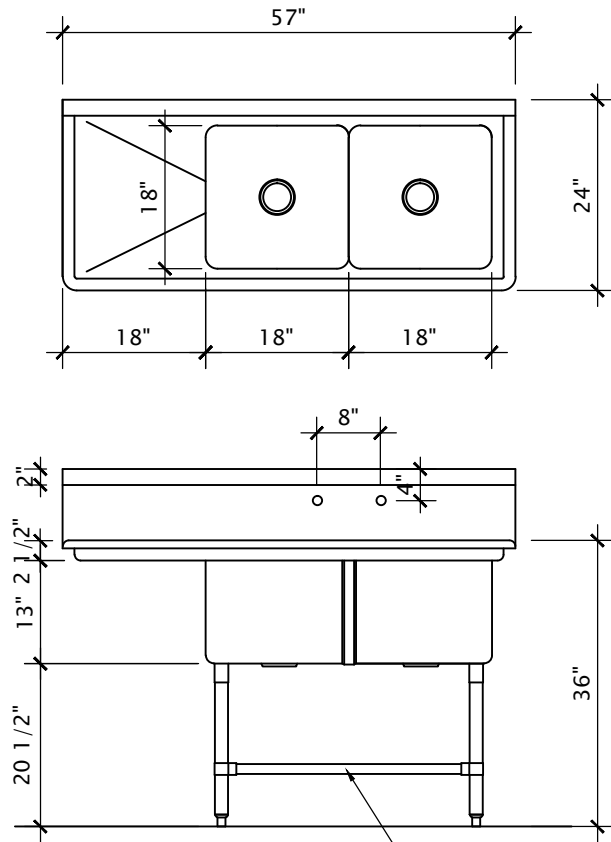

Item No: _____

Model No: _____

Qty: _____

Project: _____

3 Sided Leg Brace

CENTRE Drain Sinks

- 18 gauge heavy duty stainless steel construction
- 13" Deep Bowls
- "All-Coved" corner construction
- 1.5 inch diameter radius
- Galvanized legs, 1 5/8" in diameter
- Adjustable bullet feet
- 3.5 inch diameter drain holes (drain baskets included)
- Faucet holes on 8 inch centres (faucets not included)
- Available 16 Gauge if required
- 1 1/2" Drain
- Shipped knock down
- Fully welded available if required