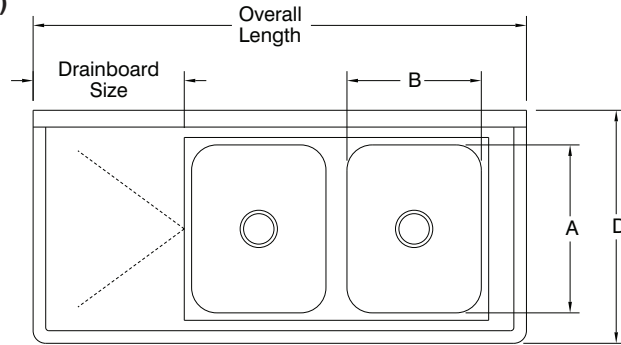

# DIMENSIONS and SPECIFICATIONS

TOL Overall: ± .500"  
Interior: ± .250"

ALL DIMENSIONS ARE TYPICAL

(SPECIFY DRAINBOARD LOCATION)

(Left hand Drainboard Shown)

## DESCRIPTION

DESCRIPTION								94 SERIES					9 & 93 SERIES				
BOWL SIZE	Overall Length	DRBD SIZE	Recommended Use	A	B	C	D	V	W	X	Y	Z	V	W	X	Y	Z
16" x 20"	59"	18"	DISH SINKS	20"	16"	14 1/8"	28"	38"	11"	14"	19"	45"	38"	8"	12"	21"	42"
	65"	24"															
	77"	*36"															
20" x 20"	67"	18"	DISH & POT SINKS	20"	20"	14 1/8"	28"	38"	11"	14"	19"	45"	38"	8"	12"	21"	42"
	73"	24"															
	85"	*36"															
18" x 24"	63"	18"	POT & PAN SINKS	24"	18"	16 1/8"	32"	38"	11"	14"	19"	45"	38"	8"	12"	21"	42"
	69"	24"															
	81"	*36"															
24" x 24"	81"	24"	POT SINKS	24"	24"	16 1/8"	32"	38"	11"	14"	19"	45"	38"	8"	12"	21"	42"
	93"	*36"															
20" x 28"	67"	18"	PAN SINKS	28"	20"	18 1/8"	36"	38"	11"	14"	19"	45"	38"	8"	12"	21"	42"
	73"	24"															
	85"	*36"															