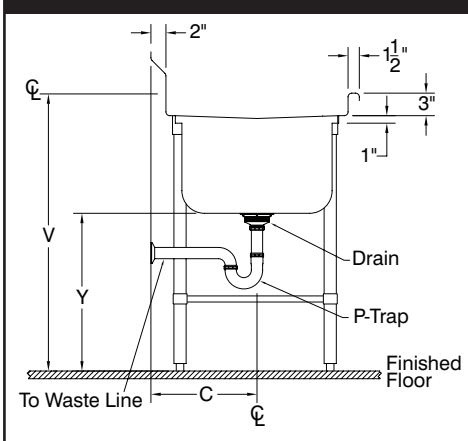

# DIMENSIONS and SPECIFICATIONS

TOL Overall: ± .500"  
Interior: ± .250"

ALL DIMENSIONS ARE TYPICAL

(SPECIFY DRAINBOARD LOCATION)

(Left hand Drainboard Shown)

## DESCRIPTION

DESCRIPTION								94 SERIES					9 & 93 SERIES				
BOWL SIZE	Overall Length	DRBD SIZE	Recommended Use	A	B	C	D	V	W	X	Y	Z	V	W	X	Y	Z
16" x 20"	59"	18"	DISH SINKS	20"	16"	14 1/8"	28"	38"	11"	14"	19"	45"	38"	8"	12"	21"	42"
	65"	24"															
	77"	*36"															
20" x 20"	67"	18"	DISH & POT SINKS	20"	20"	14 1/8"	28"	38"	11"	14"	19"	45"	38"	8"	12"	21"	42"
	73"	24"															
	85"	*36"															
18" x 24"	63"	18"	POT & PAN SINKS	24"	18"	16 1/8"	32"	38"	11"	14"	19"	45"	38"	8"	12"	21"	42"
	69"	24"															
	81"	*36"															
24" x 24"	81"	24"	POT SINKS	24"	24"	16 1/8"	32"	38"	11"	14"	19"	45"	38"	8"	12"	21"	42"
	93"	*36"															
20" x 28"	67"	18"	PAN SINKS	28"	20"	18 1/8"	36"	38"	11"	14"	19"	45"	38"	8"	12"	21"	42"
	73"	24"															
	85"	*36"															

## MECHANICAL:

- Supply is 1/2" IPS hot & cold.
- Faucet holes on 8" centers.
- Faucets are not included (see accessories).
- Waste drains are 1 1/2" IPS S/S basket type, located in center of sink bowl, and are included.