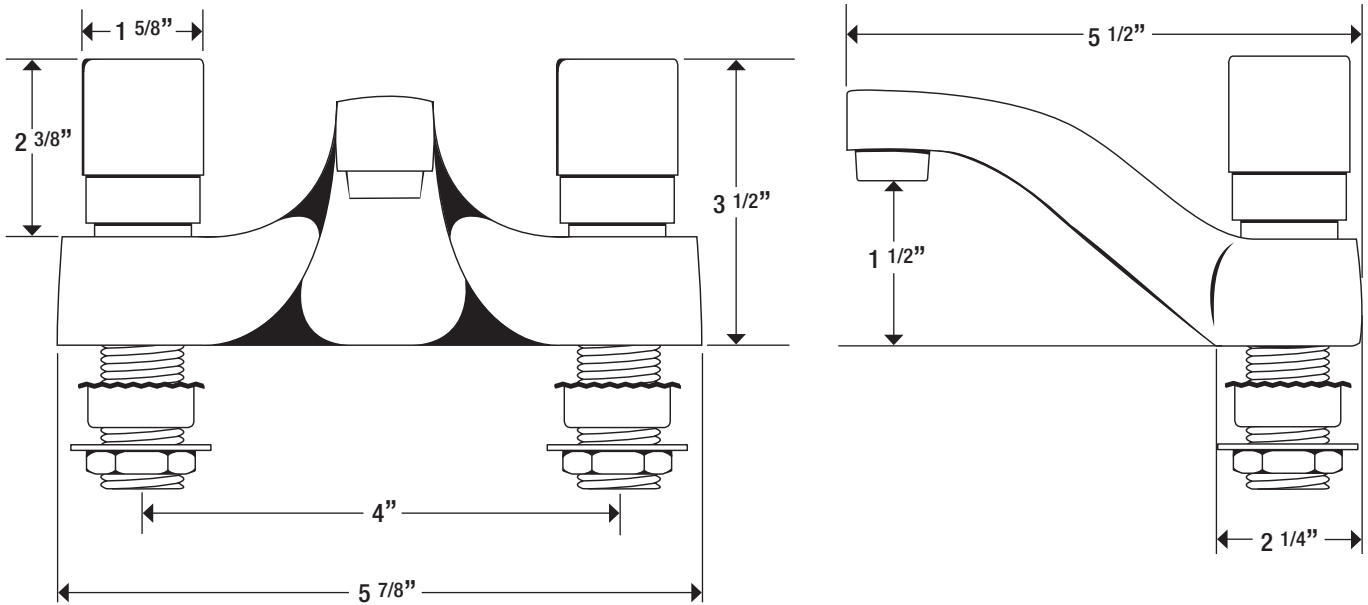

## Standard Features

- Heavy Duty
- 4" centers
- Self-closing push-button valves
- Factory preset at 10 seconds (Adjustable range of 5-10 seconds)
- Solid brass construction
- 0.5 GPM aerator installed (1.5 GPM aerator included)