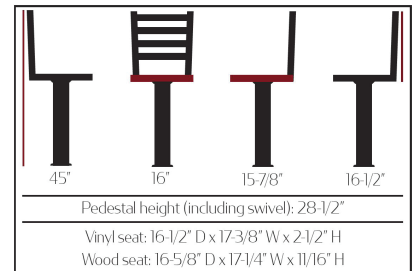

For COUNTER HEIGHT Clear Coat Ladderback bolt down pedestals, use **SL7135C** for the part number - same pricing.

SL6135C-M