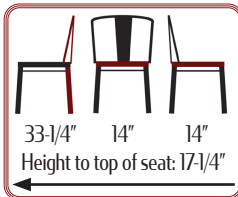

NEW! SMOKESTACK

OUTDOOR

- Perfect for indoor or outdoor use!
- 1.2mm pressed steel tubular construction
- Available in Distressed White (WHT), Black (BLK) or Silver (SLV) finishes
- Non-marring poly glides
- Seat back ships unattached from frame - simple back attachment required
- Stackable: Dining chair: Yes
Barstool: No
- Freight class: 250

		Metal Seat Part No.	Black Vinyl Seat Part No.	Clear Coat Wood Seat Part No.	Approx. Weight
Chair - Distressed White	▶	OD-CM-0001-WHT	OD-CM-0001-WHT-BLK	OD-CM-0001-WHT-N	12 lbs
Chair - Silver	▶	OD-CM-0001-SLV	OD-CM-0001-SLV-BLK	OD-CM-0001-SLV-N	12 lbs
Chair - Black	▶	OD-CM-0001-BLK	OD-CM-0001-BLK-BLK	OD-CM-0001-BLK-N	12 lbs
Barstool - Distressed White	▶	OD-BM-0001-WHT	OD-BM-0001-WHT-BLK	OD-BM-0001-WHT-N	15 lbs
Barstool - Silver	▶	OD-BM-0001-SLV	OD-BM-0001-SLV-BLK	OD-BM-0001-SLV-N	15 lbs
Barstool - Black	▶	OD-BM-0001-BLK	OD-BM-0001-BLK-BLK	OD-BM-0001-BLK-N	15 lbs

XL BREWHOUSE

- Perfect for indoor or outdoor use!
- 1.2mm pressed steel tubular construction
- Available in Black (BLK) or Silver (SLV) finishes
- 15% larger seat than industry standard & Smokestack
- Non-marring poly glides
- Seat back ships unattached from frame - simple back attachment required
- Stackable: Dining chair: Yes Backless Barstool: Yes Barstool: No
- Freight class: 250

*-XL Brewhouse seat backs are squared

SMOKE STACK - XL BREWHOUSE