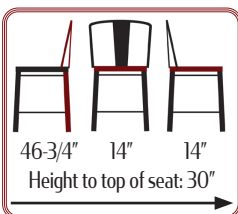

NEW! SMOKESTACK

OUTDOOR

- Perfect for indoor or outdoor use!
- 1.2mm pressed steel tubular construction
- Available in Distressed White (WHT), Black (BLK) or Silver (SLV) finishes
- Non-marring poly glides
- Seat back ships unattached from frame - simple back attachment required
- Stackable: Dining chair: Yes
Barstool: No
- Freight class: 250

		Metal Seat Part No.	Black Vinyl Seat Part No.	Clear Coat Wood Seat Part No.	Approx. Weight
Chair - Distressed White	▶	OD-CM-0001-WHT	OD-CM-0001-WHT-BLK	OD-CM-0001-WHT-N	12 lbs
Chair - Silver	▶	OD-CM-0001-SLV	OD-CM-0001-SLV-BLK	OD-CM-0001-SLV-N	12 lbs
Chair - Black	▶	OD-CM-0001-BLK	OD-CM-0001-BLK-BLK	OD-CM-0001-BLK-N	12 lbs
Barstool - Distressed White	▶	OD-BM-0001-WHT	OD-BM-0001-WHT-BLK	OD-BM-0001-WHT-N	15 lbs
Barstool - Silver	▶	OD-BM-0001-SLV	OD-BM-0001-SLV-BLK	OD-BM-0001-SLV-N	15 lbs
Barstool - Black	▶	OD-BM-0001-BLK	OD-BM-0001-BLK-BLK	OD-BM-0001-BLK-N	15 lbs

XL BREWHOUSE

- Perfect for indoor or outdoor use!
- 1.2mm pressed steel tubular construction
- Available in Black (BLK) or Silver (SLV) finishes
- 15% larger seat than industry standard & Smokestack
- Non-marring poly glides
- Seat back ships unattached from frame - simple back attachment required
- Stackable: Dining chair: Yes Backless Barstool: Yes Barstool: No
- Freight class: 250

*-XL Brewhouse seat backs are squared

SMOKE STACK - XL BREWHOUSE