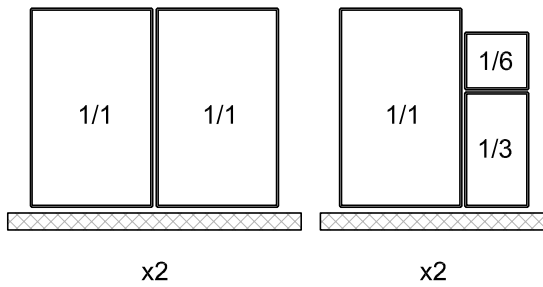

ARCTIC AIR
 MODEL: ARCB72
 REFRIGERATED CHEF BASE

ADAPTOR BARS SHIPPED WITH UNIT

- (6) 20-1/2" S/S PAN SUPPORTS
- (2) 6-3/4" S/S PAN SUPPORTS
- NOTE: DRAWERS ACCEPT 6" DEEP PANS