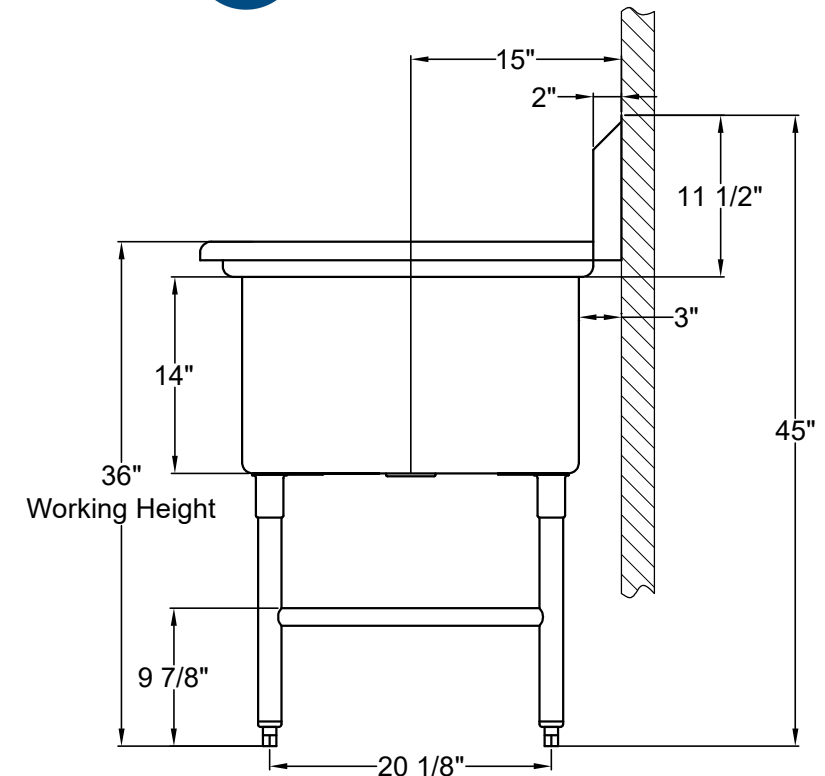

SEH-24242L

- Two Tub Sink with drainboard on left.
- Bowl Size: 24"W x 24"L x 14"D.
- Strainer Opening diameter 3-1/2".

Top View

Front View

Left Side View