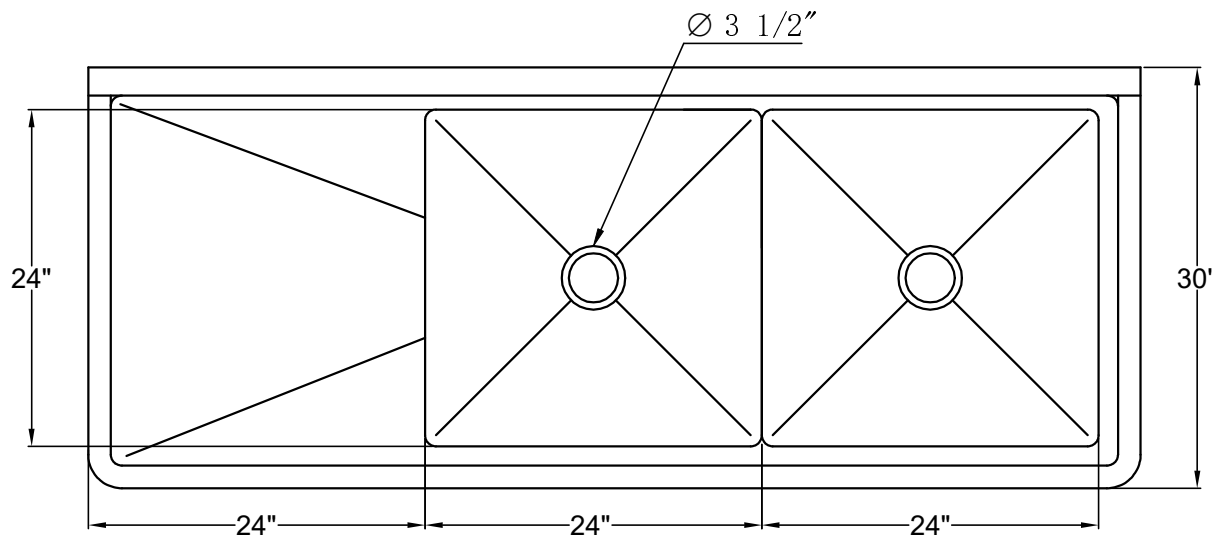

SEH-24242L

- Two Tub Sink with drainboard on left.
- Bowl Size: 24"W x 24"L x 14"D.
- Strainer Opening diameter 3-1/2".

Top View

Front View

Left Side View