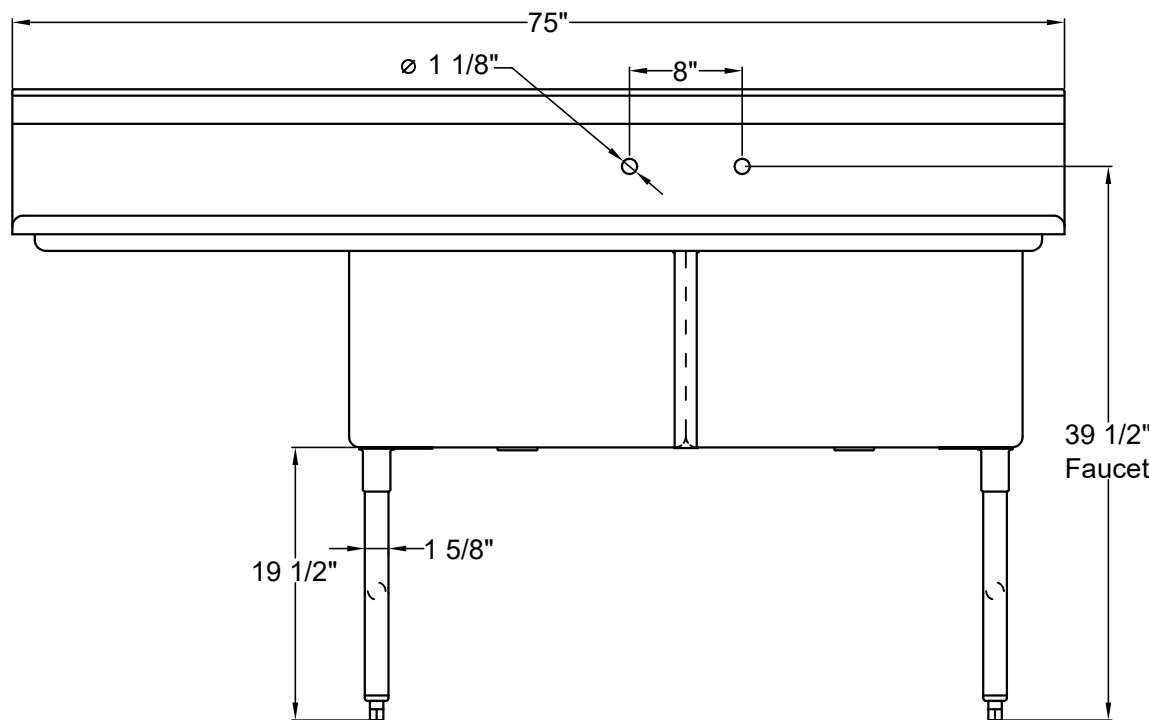

SEH-24242L

- Two Tub Sink with drainboard on left.
- Bowl Size: 24"W x 24"L x 14"D.
- Strainer Opening diameter 3-1/2".

Top View

Front View

Left Side View