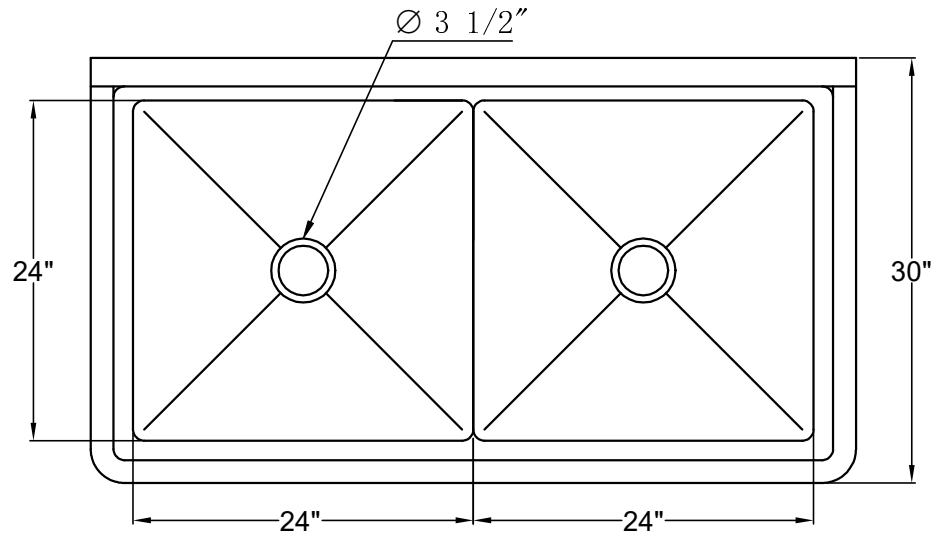

### SEH-24242N

- Two Tub Sink without drainboard.
- Bowl Size: 24"W x 24"L x 14"D.
- Strainer Opening diameter 3-1/2".

Top View

Front View

Left Side View