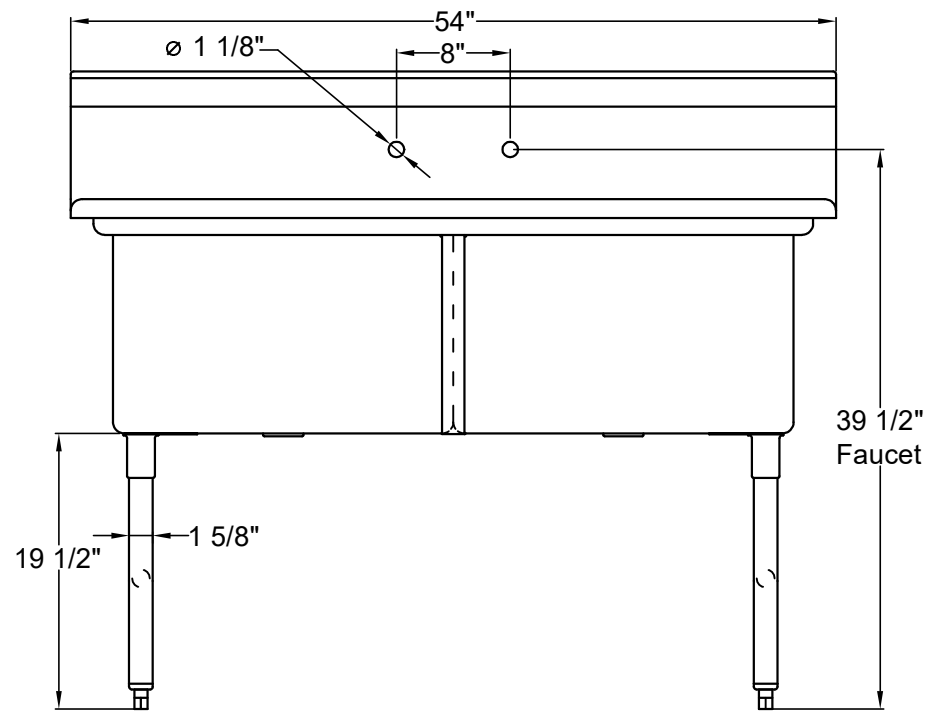

### SEH-24242N

- Two Tub Sink without drainboard.
- Bowl Size: 24"W x 24"L x 14"D.
- Strainer Opening diameter 3-1/2".

Top View

Front View

Left Side View