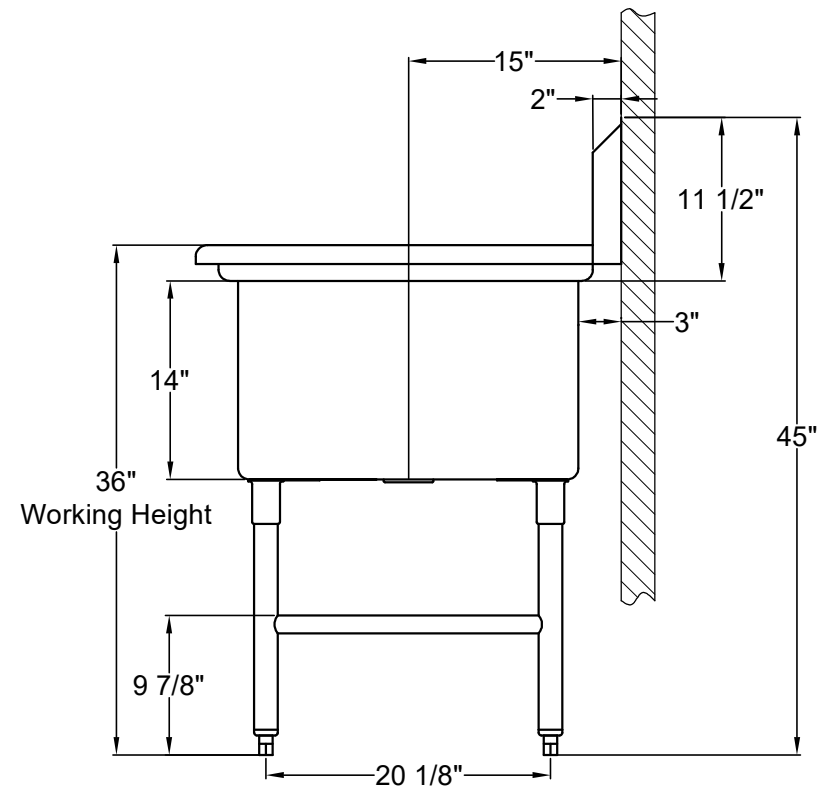

### SEH-24242N

- Two Tub Sink without drainboard.
- Bowl Size: 24"W x 24"L x 14"D.
- Strainer Opening diameter 3-1/2".

Top View

Front View

Left Side View