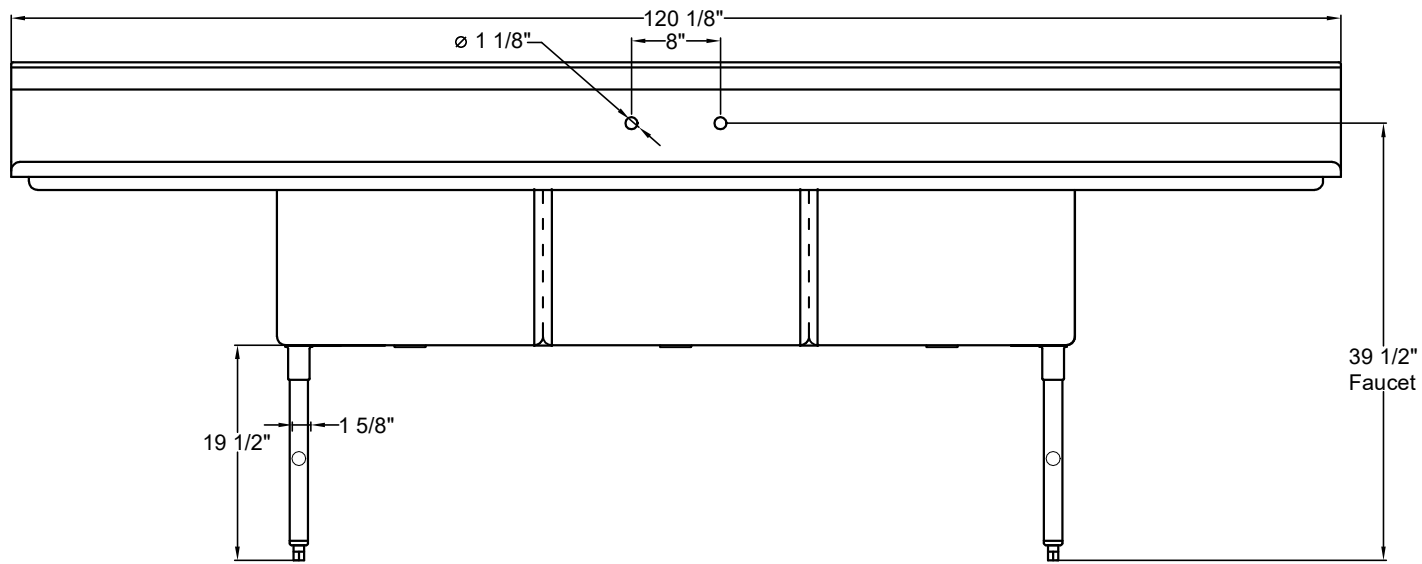

Top View

Front View

Left Side View

SEH-24243D

- Three Tub Sink with drainboard on left and right.
- Bowl Size: 24"W x 24"L x 14"D.
- Strainer Opening diameter 3-1/2".