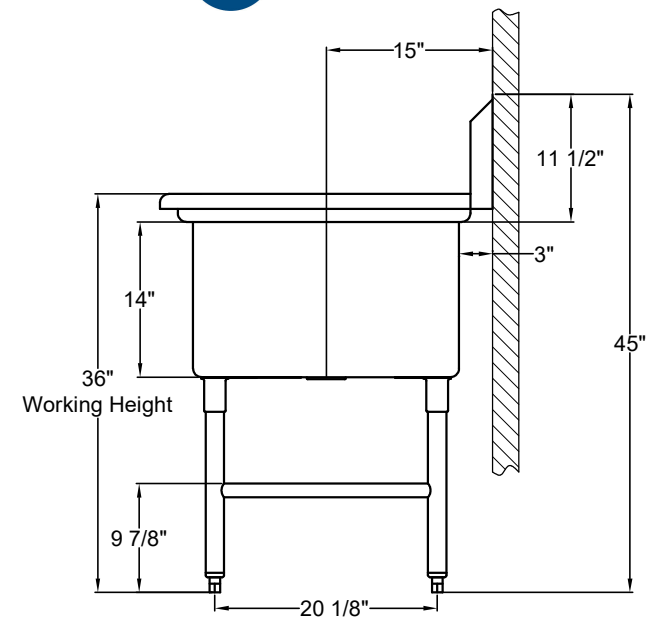

Top View

Front View

Left Side View

SEH-24243D

- Three Tub Sink with drainboard on left and right.
- Bowl Size: 24"W x 24"L x 14"D.
- Strainer Opening diameter 3-1/2".